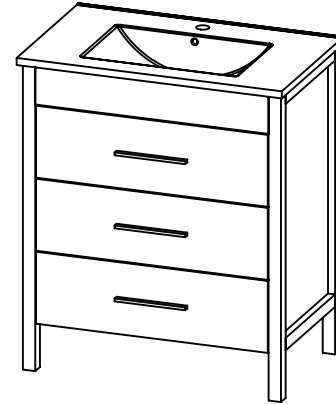

### PRODUCT DESCRIPTION

- Morris wood cabinet
- Available in Dark Walnut (30) finish
- Solid wood frame construction
- Soft close drawer sliders
- Integrated porcelain top with overflow hole in white
- Handles in brushed nickel finish
- Nominal Dimensions:

Width: 29.5"  
Depth: 18"  
Height: 34.5"