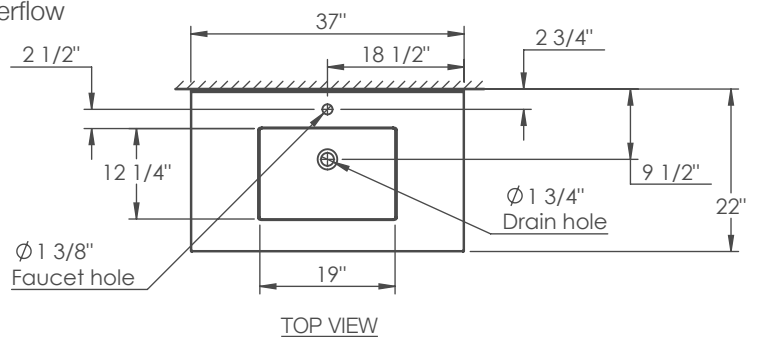

**Model No: MONACO-37**

- Solid oak wood cabinet available in Espresso or Mahogany stain
- Glass inserts in frosted finish
- Satin nickel knobs
- Soft closing doors and drawers
- Nominal Dimensions: 36"W x 21"D x 34"H

**Model No: TOP-UND-QST-37**

- Quartz stone counter top for undermount basin available in White or Beige
- To be used with basin BAS-UND-SQR available in White or Bone with overflow
- Nominal Dimensions: 37"W x 21.75"D x 0.75"thickness

**Model No: TOP-UND-PWT-37**

- One piece porcelain top with integrated lavatory in White with overflow
- Nominal Dimensions: 37"W x 22"D x 0.75"thickness

**Model No: TOP-UND-GSB-37**

- One piece glass top with integrated lavatory in Sand Blasted without overflow
- Nominal Dimensions: 37"W x 21.75"D x 0.5"thickness