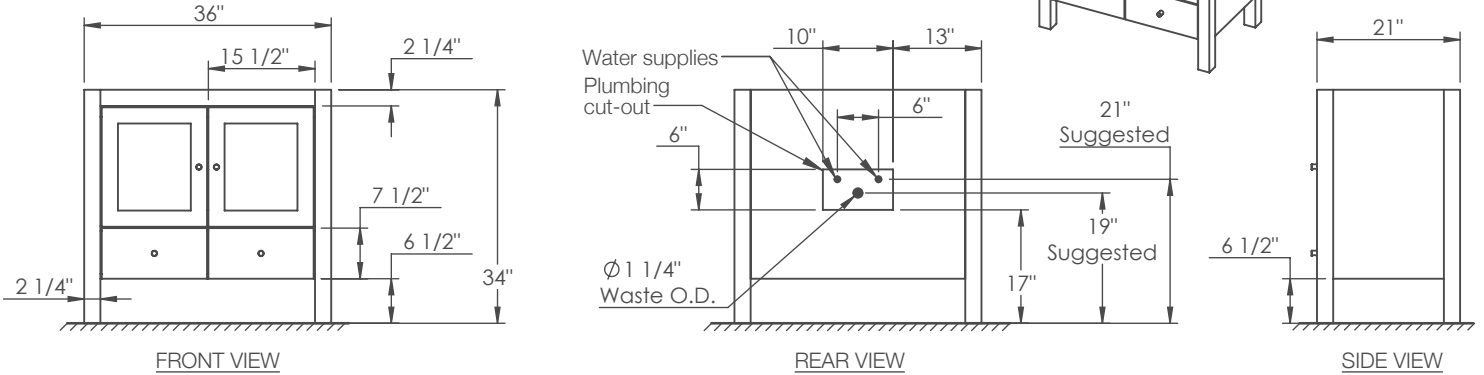

**Model No: MONACO-37**

- Solid oak wood cabinet available in Espresso or Mahogany stain
- Glass inserts in frosted finish
- Satin nickel knobs
- Soft closing doors and drawers
- Nominal Dimensions: 36"W x 21"D x 34"H

**Model No: TOP-UND-QST-37**

- Quartz stone counter top for undermount basin available in White or Beige
- To be used with basin BAS-UND-SQR available in White or Bone with overflow
- Nominal Dimensions: 37"W x 21.75"D x 0.75"thickness

**Model No: TOP-UND-PWT-37**

- One piece porcelain top with integrated lavatory in White with overflow
- Nominal Dimensions: 37"W x 22"D x 0.75"thickness

**Model No: TOP-UND-GSB-37**

- One piece glass top with integrated lavatory in Sand Blasted without overflow
- Nominal Dimensions: 37"W x 21.75"D x 0.5"thickness