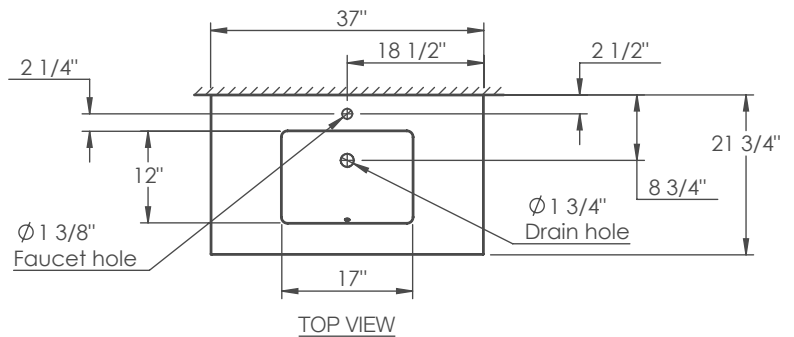

**Model No: MONACO-37**

- Solid oak wood cabinet available in Espresso or Mahogany stain
- Glass inserts in frosted finish
- Satin nickel knobs
- Soft closing doors and drawers
- Nominal Dimensions: 36"W x 21"D x 34"H

**Model No: TOP-UND-QST-37**

- Quartz stone counter top for undermount basin available in White or Beige
- To be used with basin BAS-UND-SQR available in White or Bone with overflow
- Nominal Dimensions: 37"W x 21.75"D x 0.75"thickness

**Model No: TOP-UND-PWT-37**

- One piece porcelain top with integrated lavatory in White with overflow
- Nominal Dimensions: 37"W x 22"D x 0.75"thickness

**Model No: TOP-UND-GSB-37**

- One piece glass top with integrated lavatory in Sand Blasted without overflow
- Nominal Dimensions: 37"W x 21.75"D x 0.5"thickness