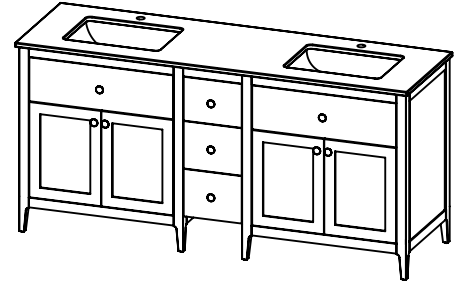

### PRODUCT DESCRIPTION

- WATSON 72 Double free standing cabinet
- Available in Dark Walnut (30), Espresso (40), Metal Gray (45), and Matt White (50) finish
- Solid wood and hardwood plywood construction
- Soft close doors and drawers
- Drawer length is 18"
- Modular collection that requires some assembly (See installation instructions for more details)
- Quartz stone top available in White, Beige, Gray, and Calacatta color
- Undermount porcelain basin available in white and beige color (with overflow hole)
- Nominal Dimensions:

Width: 72"  
Depth: 22"  
Height: 34.5"