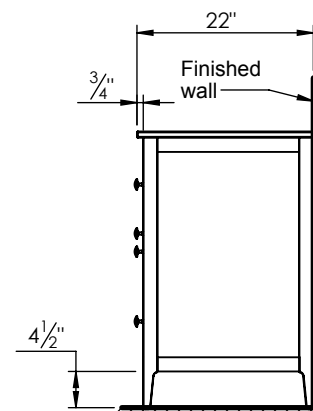

Width: 72"  
Depth: 22"  
Height: 34.5"

### ROUGHING-IN DIMENSIONS

**TOP VIEW**

**BACK VIEW**

**FRONT VIEW**

**SIDE VIEW**