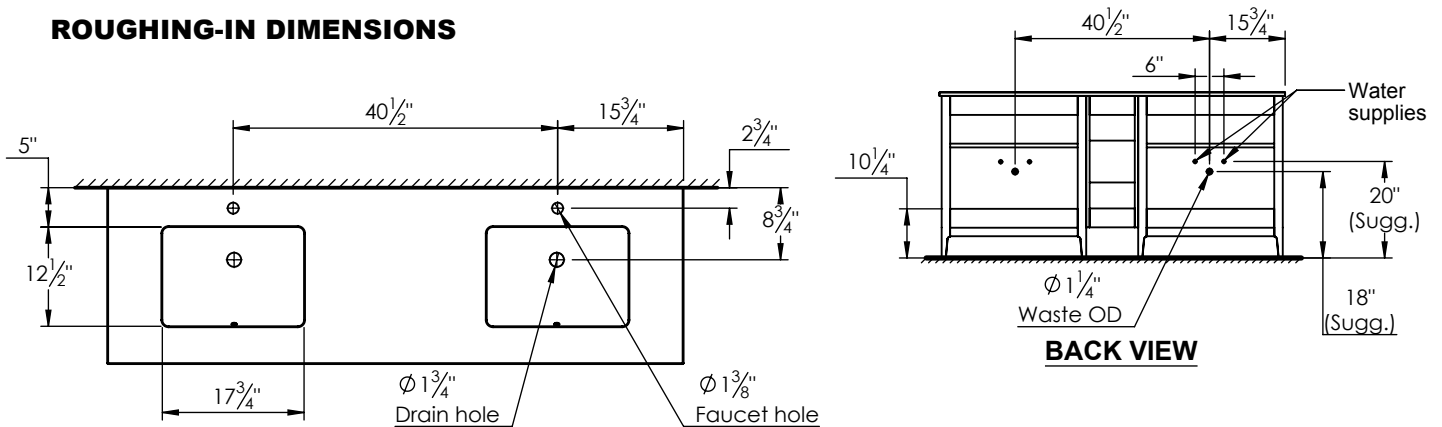

## SPEC SHEET

### PRODUCT DESCRIPTION

- WATSON 72 Double free standing cabinet
- Available in Dark Walnut (30), Espresso (40), Metal Gray (45), and Matt White (50) finish
- Solid wood and hardwood plywood construction
- Soft close doors and drawers
- Drawer length is 18"
- Modular collection that requires some assembly (See installation instructions for more details)
- Quartz stone top available in White, Beige, Gray, and Calacatta color
- Undermount porcelain basin available in white and beige color (with overflow hole)
- Nominal Dimensions:

Width: 72"  
Depth: 22"  
Height: 34.5"

### ROUGHING-IN DIMENSIONS

**TOP VIEW**

**BACK VIEW**

**FRONT VIEW**

**SIDE VIEW**