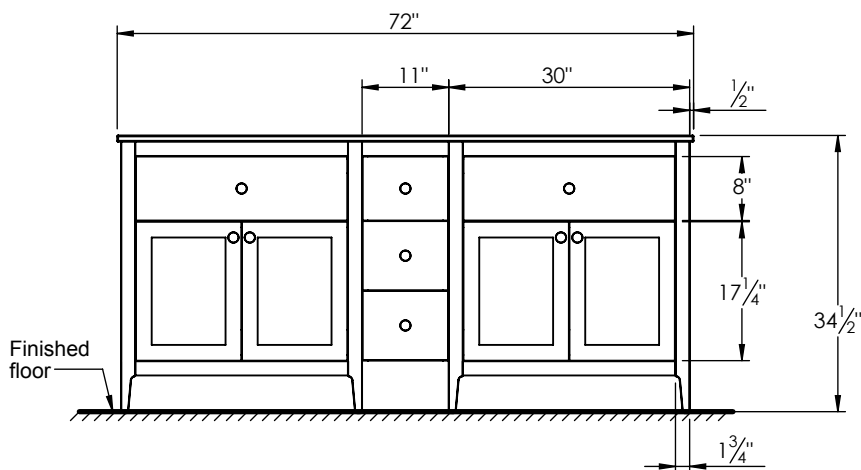

### PRODUCT DESCRIPTION

- WATSON 72 Double free standing cabinet
- Available in Dark Walnut (30), Espresso (40), Metal Gray (45), and Matt White (50) finish
- Solid wood and hardwood plywood construction
- Soft close doors and drawers
- Drawer length is 18"
- Modular collection that requires some assembly (See installation instructions for more details)
- Quartz stone top available in White, Beige, Gray, and Calacatta color
- Undermount porcelain basin available in white and beige color (with overflow hole)
- Nominal Dimensions:

Width: 72"  
Depth: 22"  
Height: 34.5"

### ROUGHING-IN DIMENSIONS

**TOP VIEW**

**BACK VIEW**

**FRONT VIEW**

**SIDE VIEW**