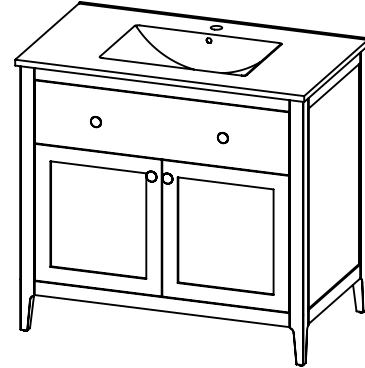

SPEC SHEET

PRODUCT DESCRIPTION

- WATSON 37 free standing vanity
- Cabinet is available in Dark Walnut (30), Espresso (40), Metal Gray (45), and Matt White (50) finish
- Solid wood and hardwood plywood construction
- Soft close doors and drawers
- Drawer length is 18"
- Knobs come standard in brushed nickel finish
- Wood cabinet is fully assembled (counter top requires installation)
- One piece porcelain top with integrated sink in white
- With overflow hole
- Nominal Dimensions:

Width: 37"
Depth: 22"
Height: 34.75"

ROUGHING-IN DIMENSIONS