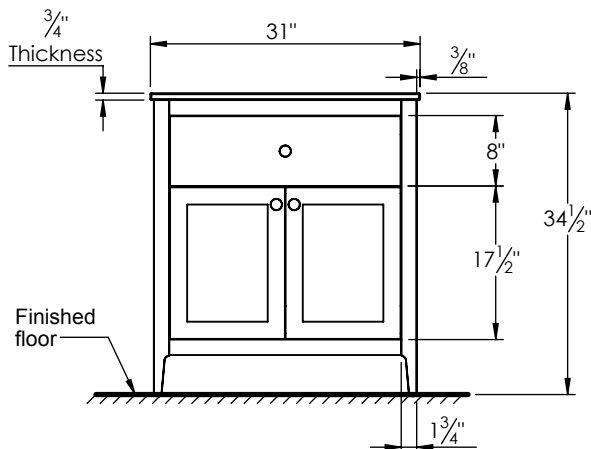

SPEC SHEET

PRODUCT DESCRIPTION

- WATSON 31 free standing vanity
- Cabinet is available in Dark Walnut (30), Espresso (40), Metal Gray (45), and Matt White (50) finish
- Solid wood and hardwood plywood construction
- Soft close doors and drawers
- Drawer length is 18"
- Knobs come standard in brushed nickel finish
- Wood cabinet is fully assembled (counter top requires installation)
- Quartz stone top available in White, Beige, Gray, and Calacatta color
- Undermount porcelain basin available in white and beige color (with overflow hole)
- Nominal Dimensions:

Width: 31"
Depth: 22"
Height: 34.5"

ROUGHING-IN DIMENSIONS

TOP VIEW

BACK VIEW

FRONT VIEW

SIDE VIEW