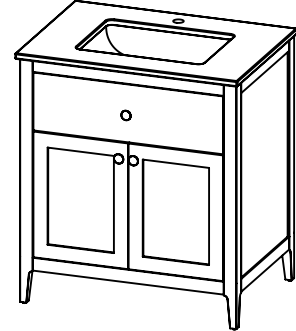

SPEC SHEET

PRODUCT DESCRIPTION

- WATSON 31 free standing vanity
- Cabinet is available in Dark Walnut (30), Espresso (40), Metal Gray (45), and Matt White (50) finish
- Solid wood and hardwood plywood construction
- Soft close doors and drawers
- Drawer length is 18"
- Knobs come standard in brushed nickel finish
- Wood cabinet is fully assembled (counter top requires installation)
- Quartz stone top available in White, Beige, Gray, and Calacatta color
- Undermount porcelain basin available in white and beige color (with overflow hole)
- Nominal Dimensions:

Width: 31"
Depth: 22"
Height: 34.5"

ROUGHING-IN DIMENSIONS

TOP VIEW

BACK VIEW

FRONT VIEW

SIDE VIEW