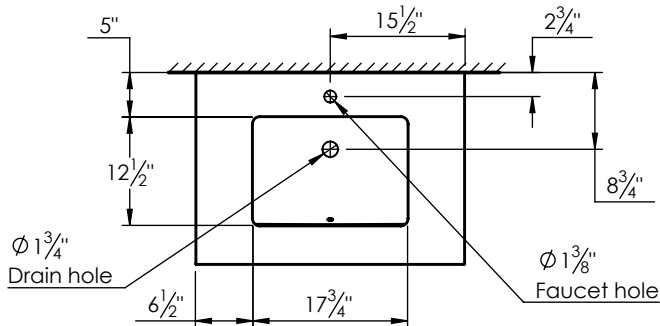

SPEC SHEET

PRODUCT DESCRIPTION

- WATSON 31 free standing vanity
- Cabinet is available in Dark Walnut (30), Espresso (40), Metal Gray (45), and Matt White (50) finish
- Solid wood and hardwood plywood construction
- Soft close doors and drawers
- Drawer length is 18"
- Knobs come standard in brushed nickel finish
- Wood cabinet is fully assembled (counter top requires installation)
- Quartz stone top available in White, Beige, Gray, and Calacatta color
- Undermount porcelain basin available in white and beige color (with overflow hole)
- Nominal Dimensions:

Width: 31"
Depth: 22"
Height: 34.5"

ROUGHING-IN DIMENSIONS

TOP VIEW

BACK VIEW

FRONT VIEW

SIDE VIEW