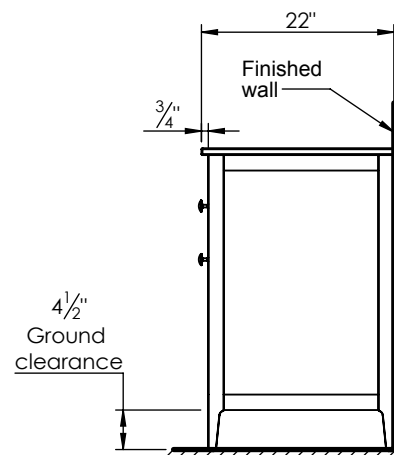

SPEC SHEET

PRODUCT DESCRIPTION

- WATSON 31 free standing vanity
- Cabinet is available in Dark Walnut (30), Espresso (40), Metal Gray (45), and Matt White (50) finish
- Solid wood and hardwood plywood construction
- Soft close doors and drawers
- Drawer length is 18"
- Knobs come standard in brushed nickel finish
- Wood cabinet is fully assembled (counter top requires installation)
- Quartz stone top available in White, Beige, Gray, and Calacatta color
- Undermount porcelain basin available in white and beige color (with overflow hole)
- Nominal Dimensions:

Width: 31"
Depth: 22"
Height: 34.5"

ROUGHING-IN DIMENSIONS

TOP VIEW

BACK VIEW

FRONT VIEW

SIDE VIEW