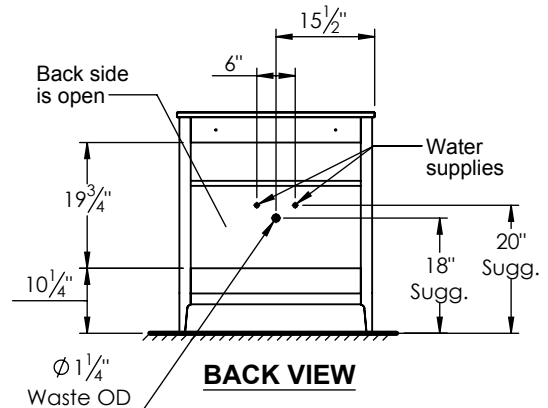

SPEC SHEET

PRODUCT DESCRIPTION

- WATSON 31 free standing vanity
- Cabinet is available in Dark Walnut (30), Espresso (40), Metal Gray (45), and Matt White (50) finish
- Solid wood and hardwood plywood construction
- Soft close doors and drawers
- Drawer length is 18"
- Knobs come standard in brushed nickel finish
- Wood cabinet is fully assembled (counter top requires installation)
- Quartz stone top available in White, Beige, Gray, and Calacatta color
- Undermount porcelain basin available in white and beige color (with overflow hole)
- Nominal Dimensions:

Width: 31"
Depth: 22"
Height: 34.5"

ROUGHING-IN DIMENSIONS

TOP VIEW

BACK VIEW

FRONT VIEW

SIDE VIEW