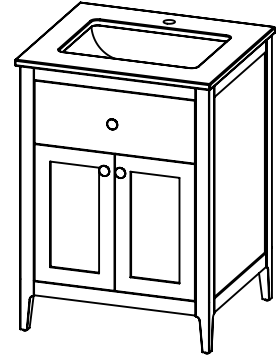

SPEC SHEET

PRODUCT DESCRIPTION

- WATSON 25 free standing vanity
- Cabinet is available in Dark Walnut (30), Espresso (40), Metal Gray (45), and Matt White (50) finish
- Solid wood and hardwood plywood construction
- Soft close doors and drawers
- Drawer length is 18"
- Knobs come standard in brushed nickel finish
- Wood cabinet is fully assembled (counter top requires installation)
- Quartz stone top available in White, Beige, Gray, and Calacatta color
- Undermount porcelain basin available in white and beige color (with overflow hole)
- Nominal Dimensions:

Width: 25"
Depth: 22"
Height: 34.75"

ROUGHING-IN DIMENSIONS