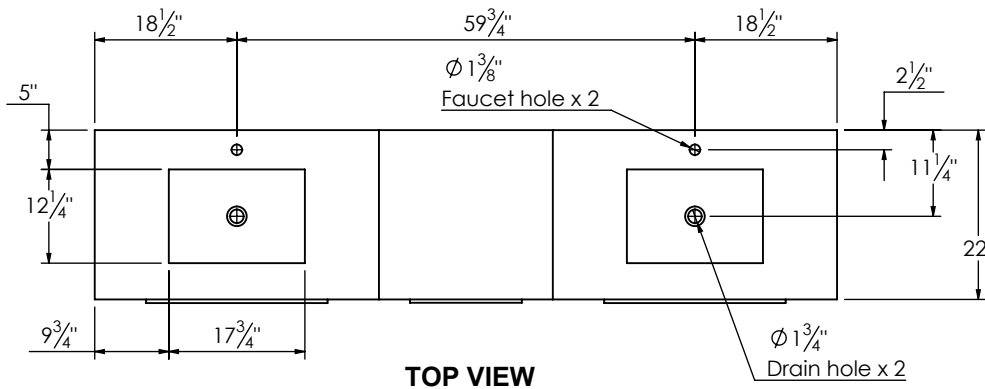

SPEC SHEET

PRODUCT DESCRIPTION

- PARKER 97 modular bathroom vanity with rectangular integrated Solid Surface counter tops
- Wall mount cabinets with BLUM mounting hardware
- Cabinet is available in Matte White, Rock gray, Natural Walnut, and Black Elm
- Hardwood plywood construction
- Glass dividers on the top drawer of each modular component
- Soft close and full extension drawers
- Aluminum hardware available in matt black, brushed nickel, polished chrome, and brushed gold finish
- Solid Surface counter top with integrated basin and infinity drains in Matt White or Stone Gray
- Solid Surface flat counter top for makeup drawer
- Solid Surface material is 38% polyester resin and 60% aluminum hydroxide powder
- Basin depth is 4 1/2"
- Light assembly required (connecting screws are included)

ROUGHING-IN DIMENSIONS

SPEC SHEET

ROUGHING-IN DIMENSIONS