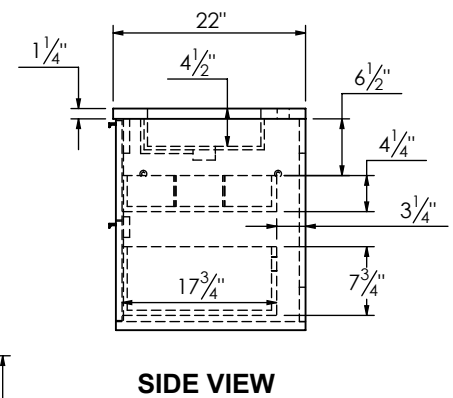

SPEC SHEET

PRODUCT DESCRIPTION

- PARKER 97 modular bathroom vanity with rectangular integrated Solid Surface counter tops
- Wall mount cabinets with BLUM mounting hardware
- Cabinet is available in Matte White, Rock gray, Natural Walnut, and Black Elm
- Hardwood plywood construction
- Glass dividers on the top drawer of each modular component
- Soft close and full extension drawers
- Aluminum hardware available in matt black, brushed nickel, polished chrome, and brushed gold finish
- Solid Surface counter top with integrated basin and infinity drains in Matt White or Stone Gray
- Solid Surface flat counter top for makeup drawer
- Solid Surface material is 38% polyester resin and 60% aluminum hydroxide powder
- Basin depth is 4 1/2"
- Light assembly required (connecting screws are included)

ROUGHING-IN DIMENSIONS

SPEC SHEET

ROUGHING-IN DIMENSIONS