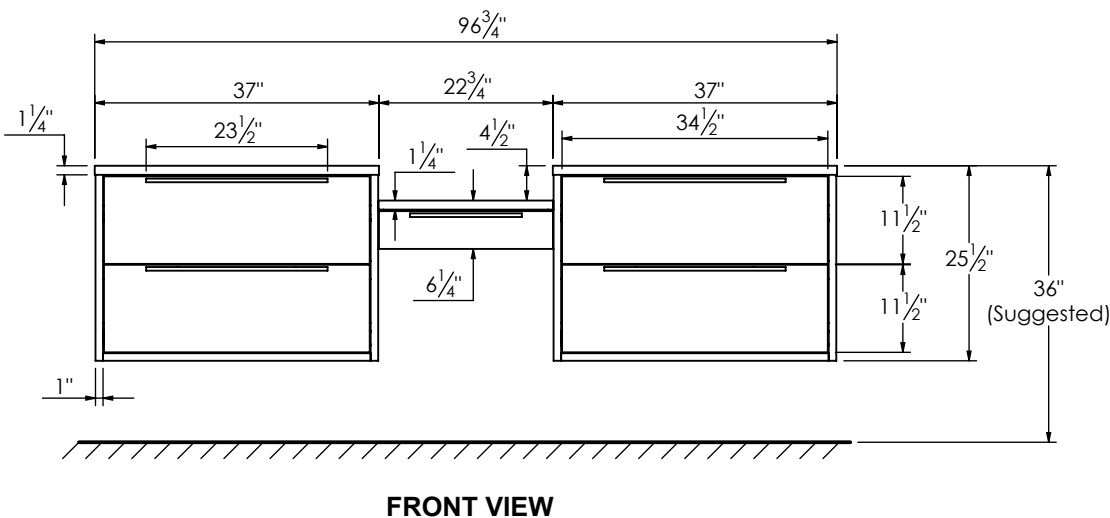

SPEC SHEET

PRODUCT DESCRIPTION

- PARKER 97 modular bathroom vanity with rectangular integrated Solid Surface counter tops
- Wall mount cabinets with BLUM mounting hardware
- Cabinet is available in Matte White, Rock gray, Natural Walnut, and Black Elm
- Hardwood plywood construction
- Glass dividers on the top drawer of each modular component
- Soft close and full extension drawers
- Aluminum hardware available in matt black, brushed nickel, polished chrome, and brushed gold finish
- Solid Surface counter top with integrated basin and infinity drains in Matt White or Stone Gray
- Solid Surface flat counter top for makeup drawer
- Solid Surface material is 38% polyester resin and 60% aluminum hydroxide powder
- Basin depth is 4 1/2"
- Light assembly required (connecting screws are included)

ROUGHING-IN DIMENSIONS

SPEC SHEET

ROUGHING-IN DIMENSIONS