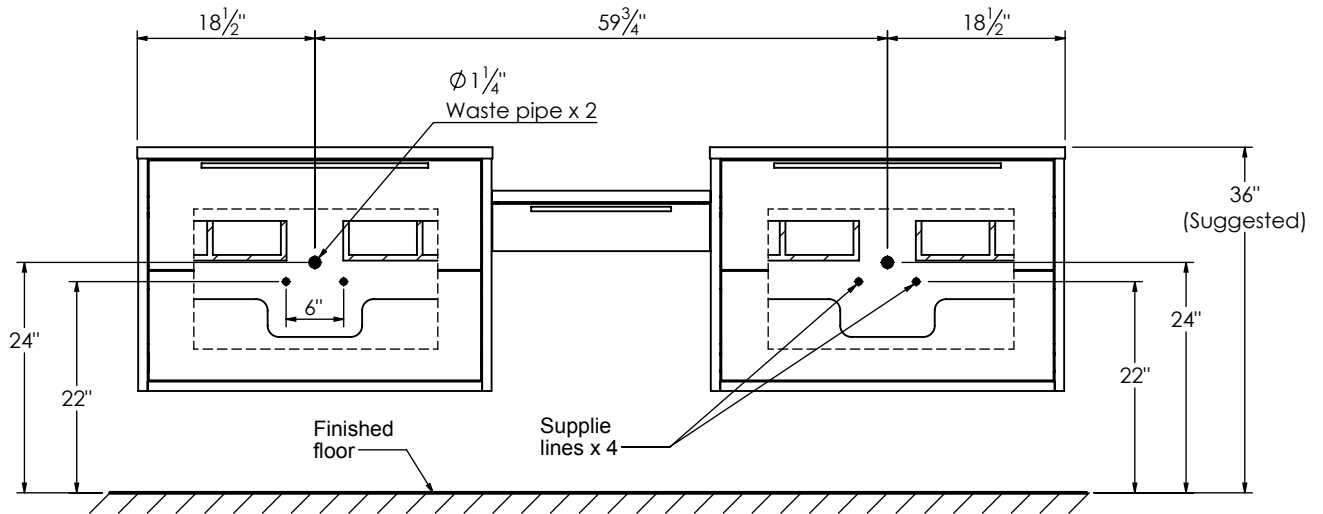

SPEC SHEET

PRODUCT DESCRIPTION

- PARKER 97 modular bathroom vanity with rectangular integrated Solid Surface counter tops
- Wall mount cabinets with BLUM mounting hardware
- Cabinet is available in Matte White, Rock gray, Natural Walnut, and Black Elm
- Hardwood plywood construction
- Glass dividers on the top drawer of each modular component
- Soft close and full extension drawers
- Aluminum hardware available in matt black, brushed nickel, polished chrome, and brushed gold finish
- Solid Surface counter top with integrated basin and infinity drains in Matt White or Stone Gray
- Solid Surface flat counter top for makeup drawer
- Solid Surface material is 38% polyester resin and 60% aluminum hydroxide powder
- Basin depth is 4 1/2"
- Light assembly required (connecting screws are included)

ROUGHING-IN DIMENSIONS

SPEC SHEET

ROUGHING-IN DIMENSIONS