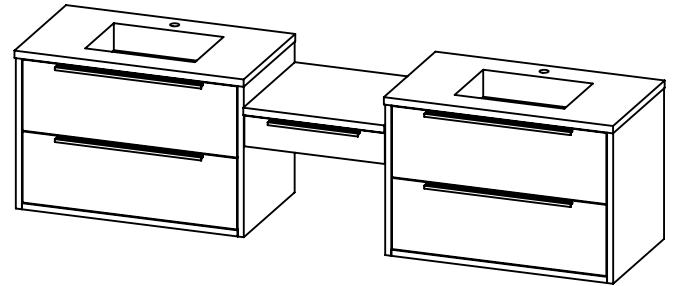

SPEC SHEET

PRODUCT DESCRIPTION

- PARKER 97 modular bathroom vanity with rectangular integrated Solid Surface counter tops
- Wall mount cabinets with BLUM mounting hardware
- Cabinet is available in Matte White, Rock gray, Natural Walnut, and Black Elm
- Hardwood plywood construction
- Glass dividers on the top drawer of each modular component
- Soft close and full extension drawers
- Aluminum hardware available in matt black, brushed nickel, polished chrome, and brushed gold finish
- Solid Surface counter top with integrated basin and infinity drains in Matt White or Stone Gray
- Solid Surface flat counter top for makeup drawer
- Solid Surface material is 38% polyester resin and 60% aluminum hydroxide powder
- Basin depth is 4 1/2"
- Light assembly required (connecting screws are included)

ROUGHING-IN DIMENSIONS

SPEC SHEET

ROUGHING-IN DIMENSIONS