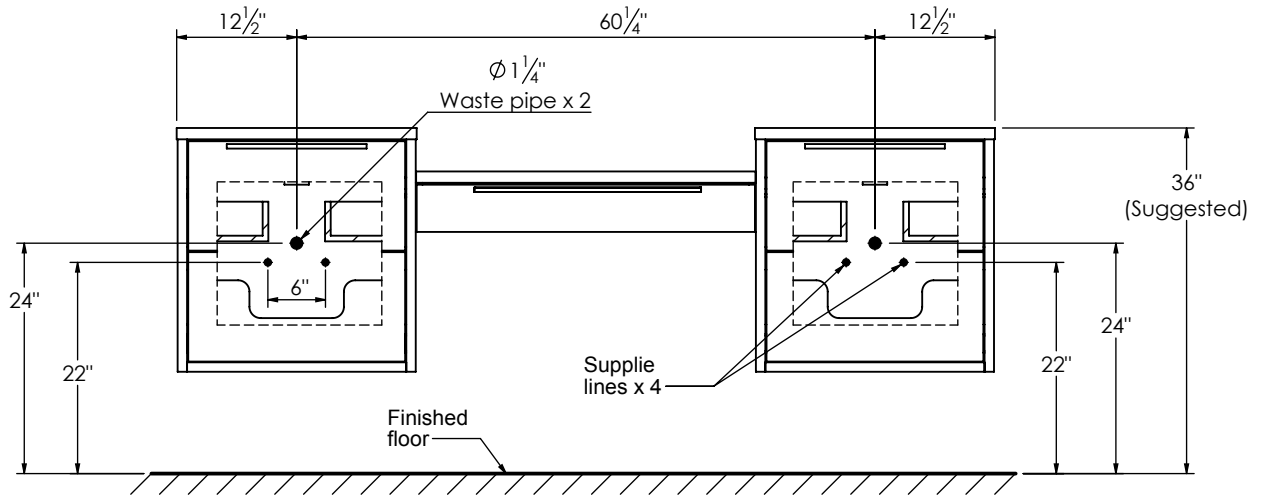

### PRODUCT DESCRIPTION

- PARKER 86 modular bathroom vanity with rectangular integrated Solid Surface counter tops
- Wall mount cabinets with BLUM mounting hardware
- Cabinet is available in Matte White, Rock gray, Natural Walnut, and Black Elm
- Hardwood plywood construction
- Glass dividers on the top drawer of each modular component
- Soft close and full extension drawers
- Aluminum hardware available in matt black, brushed nickel, polished chrome, and brushed gold finish
- Solid Surface counter top with integrated basin and infinity drains in Matt White or Stone Gray
- Solid Surface flat counter top for makeup drawer
- Solid Surface material is 38% polyester resin and 60% aluminum hydroxide powder
- Basin depth is 4 1/2"
- Light assembly required (connecting screws are included)

### ROUGHING-IN DIMENSIONS

## SPEC SHEET

ROUGHING-IN DIMENSIONS