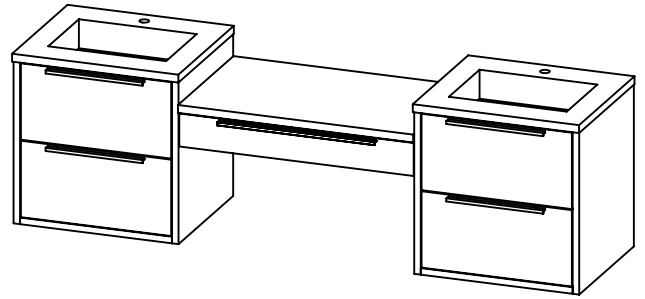

### PRODUCT DESCRIPTION

- PARKER 86 modular bathroom vanity with rectangular integrated Solid Surface counter tops
- Wall mount cabinets with BLUM mounting hardware
- Cabinet is available in Matte White, Rock gray, Natural Walnut, and Black Elm
- Hardwood plywood construction
- Glass dividers on the top drawer of each modular component
- Soft close and full extension drawers
- Aluminum hardware available in matt black, brushed nickel, polished chrome, and brushed gold finish
- Solid Surface counter top with integrated basin and infinity drains in Matt White or Stone Gray
- Solid Surface flat counter top for makeup drawer
- Solid Surface material is 38% polyester resin and 60% aluminum hydroxide powder
- Basin depth is 4 1/2"
- Light assembly required (connecting screws are included)

### ROUGHING-IN DIMENSIONS

## SPEC SHEET

ROUGHING-IN DIMENSIONS