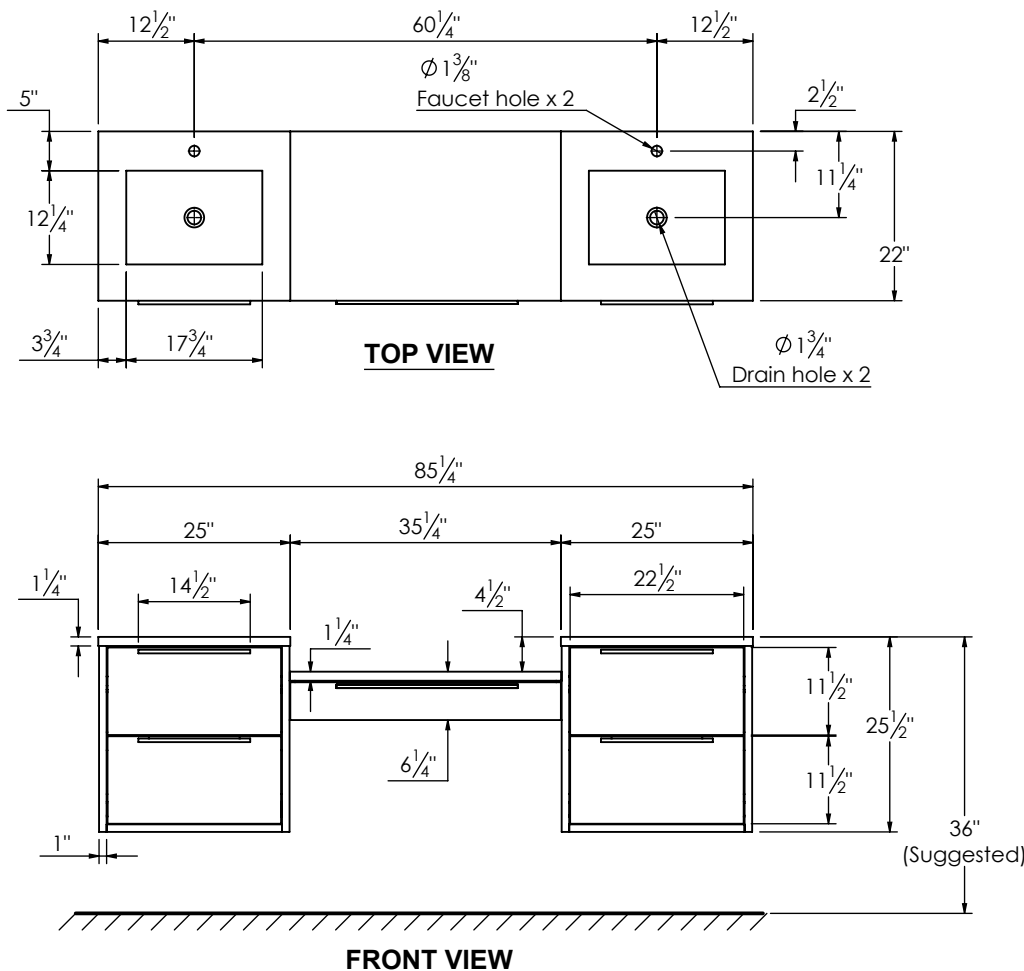

## SPEC SHEET

### PRODUCT DESCRIPTION

- PARKER 86 modular bathroom vanity with rectangular integrated Solid Surface counter tops
- Wall mount cabinets with BLUM mounting hardware
- Cabinet is available in Matte White, Rock gray, Natural Walnut, and Black Elm
- Hardwood plywood construction
- Glass dividers on the top drawer of each modular component
- Soft close and full extension drawers
- Aluminum hardware available in matt black, brushed nickel, polished chrome, and brushed gold finish
- Solid Surface counter top with integrated basin and infinity drains in Matt White or Stone Gray
- Solid Surface flat counter top for makeup drawer
- Solid Surface material is 38% polyester resin and 60% aluminum hydroxide powder
- Basin depth is 4 1/2"
- Light assembly required (connecting screws are included)

### ROUGHING-IN DIMENSIONS

## SPEC SHEET

ROUGHING-IN DIMENSIONS