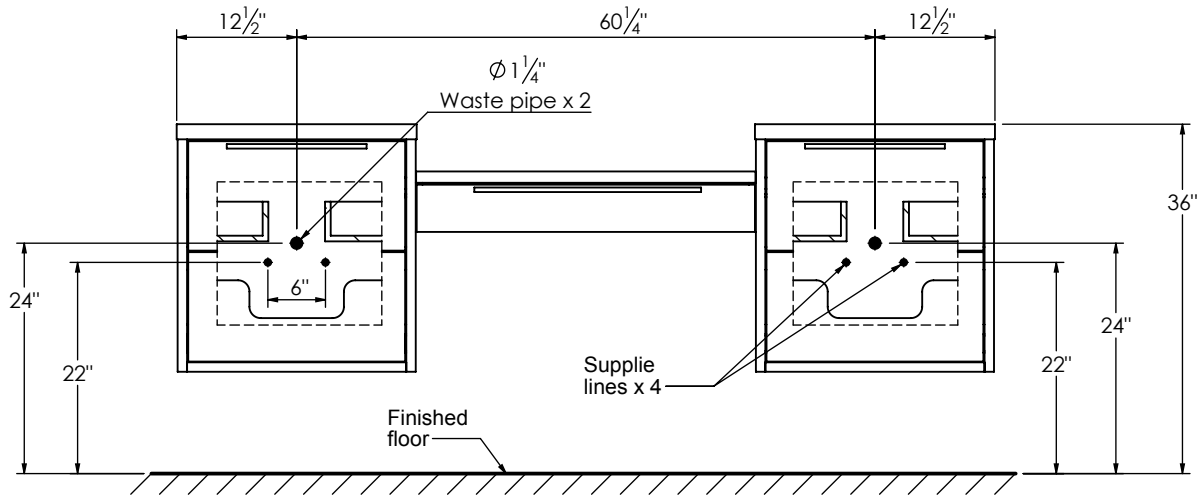

SPEC SHEET

PRODUCT DESCRIPTION

- PARKER 86 modular bathroom vanity with Infinity integrated Solid Surface counter tops
- Wall mount cabinets with BLUM mounting hardware
- Cabinet is available in Matte White, Rock gray, Natural Walnut, and Black Elm
- Hardwood plywood construction
- Glass dividers on the top drawer of each modular component
- Soft close and full extension drawers
- Aluminum hardware available in matt black, brushed nickel, polished chrome, and brushed gold finish
- Solid Surface counter top with integrated basin and infinity drains in Matt White or Stone Gray
- Solid Surface flat counter top for makeup drawer
- Solid Surface material is 38% polyester resin and 60% aluminum hydroxide powder
- Drain assembly and 10" drain tail included
- Basin depth is 3 1/2"
- Light assembly required (connecting screws are included)

ROUGHING-IN DIMENSIONS

SPEC SHEET

ROUGHING-IN DIMENSIONS