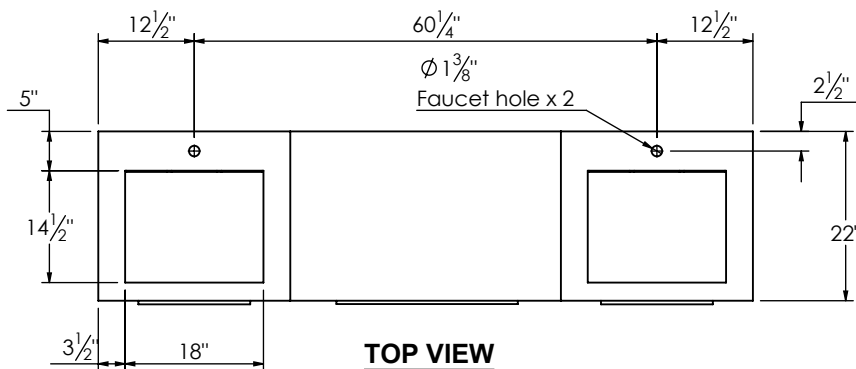

SPEC SHEET

PRODUCT DESCRIPTION

- PARKER 86 modular bathroom vanity with Infinity integrated Solid Surface counter tops
- Wall mount cabinets with BLUM mounting hardware
- Cabinet is available in Matte White, Rock gray, Natural Walnut, and Black Elm
- Hardwood plywood construction
- Glass dividers on the top drawer of each modular component
- Soft close and full extension drawers
- Aluminum hardware available in matt black, brushed nickel, polished chrome, and brushed gold finish
- Solid Surface counter top with integrated basin and infinity drains in Matt White or Stone Gray
- Solid Surface flat counter top for makeup drawer
- Solid Surface material is 38% polyester resin and 60% aluminum hydroxide powder
- Drain assembly and 10" drain tail included
- Basin depth is 3 1/2"
- Light assembly required (connecting screws are included)

ROUGHING-IN DIMENSIONS

SPEC SHEET

ROUGHING-IN DIMENSIONS