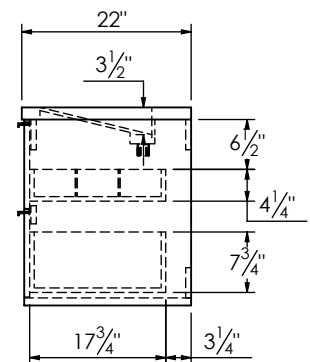

SPEC SHEET

PRODUCT DESCRIPTION

- PARKER 86 modular bathroom vanity with Infinity integrated Solid Surface counter tops
- Wall mount cabinets with BLUM mounting hardware
- Cabinet is available in Matte White, Rock gray, Natural Walnut, and Black Elm
- Hardwood plywood construction
- Glass dividers on the top drawer of each modular component
- Soft close and full extension drawers
- Aluminum hardware available in matt black, brushed nickel, polished chrome, and brushed gold finish
- Solid Surface counter top with integrated basin and infinity drains in Matt White or Stone Gray
- Solid Surface flat counter top for makeup drawer
- Solid Surface material is 38% polyester resin and 60% aluminum hydroxide powder
- Drain assembly and 10" drain tail included
- Basin depth is 3 1/2"
- Light assembly required (connecting screws are included)

ROUGHING-IN DIMENSIONS

SPEC SHEET

ROUGHING-IN DIMENSIONS