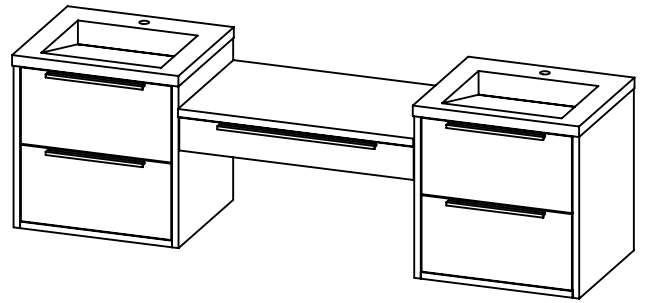

SPEC SHEET

PRODUCT DESCRIPTION

- PARKER 86 modular bathroom vanity with Infinity integrated Solid Surface counter tops
- Wall mount cabinets with BLUM mounting hardware
- Cabinet is available in Matte White, Rock gray, Natural Walnut, and Black Elm
- Hardwood plywood construction
- Glass dividers on the top drawer of each modular component
- Soft close and full extension drawers
- Aluminum hardware available in matt black, brushed nickel, polished chrome, and brushed gold finish
- Solid Surface counter top with integrated basin and infinity drains in Matt White or Stone Gray
- Solid Surface flat counter top for makeup drawer
- Solid Surface material is 38% polyester resin and 60% aluminum hydroxide powder
- Drain assembly and 10" drain tail included
- Basin depth is 3 1/2"
- Light assembly required (connecting screws are included)

ROUGHING-IN DIMENSIONS

SPEC SHEET

ROUGHING-IN DIMENSIONS