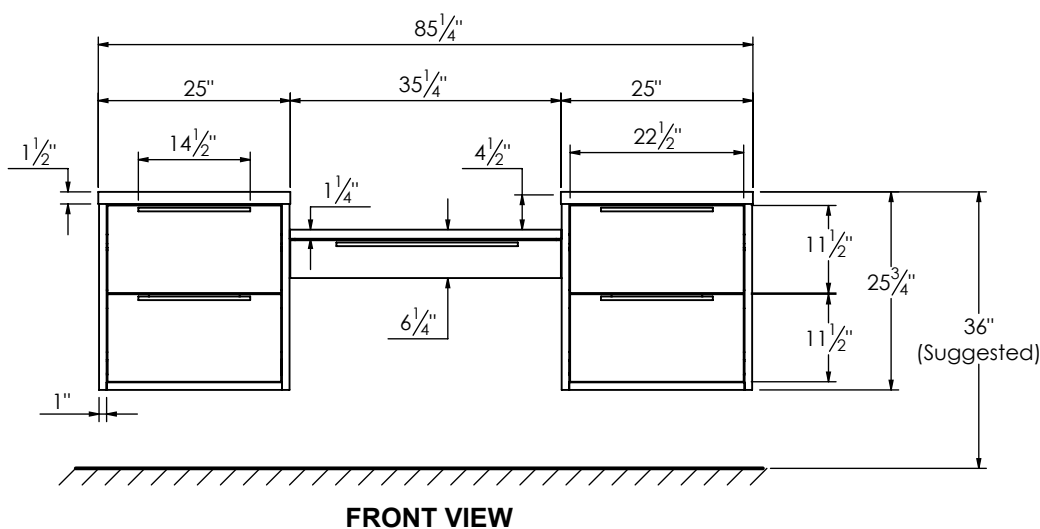

SPEC SHEET

PRODUCT DESCRIPTION

- PARKER 86 modular bathroom vanity with Infinity integrated Solid Surface counter tops
- Wall mount cabinets with BLUM mounting hardware
- Cabinet is available in Matte White, Rock gray, Natural Walnut, and Black Elm
- Hardwood plywood construction
- Glass dividers on the top drawer of each modular component
- Soft close and full extension drawers
- Aluminum hardware available in matt black, brushed nickel, polished chrome, and brushed gold finish
- Solid Surface counter top with integrated basin and infinity drains in Matt White or Stone Gray
- Solid Surface flat counter top for makeup drawer
- Solid Surface material is 38% polyester resin and 60% aluminum hydroxide powder
- Drain assembly and 10" drain tail included
- Basin depth is 3 1/2"
- Light assembly required (connecting screws are included)

ROUGHING-IN DIMENSIONS

SPEC SHEET

ROUGHING-IN DIMENSIONS