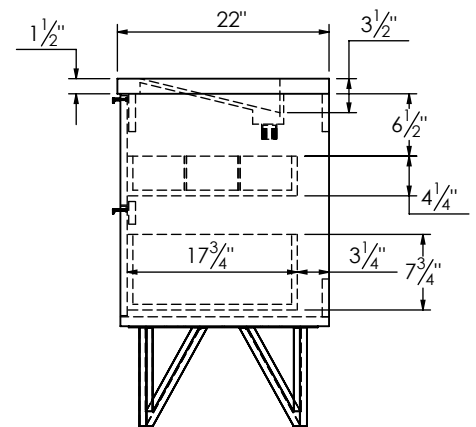

**SPEC SHEET**

**PRODUCT DESCRIPTION**

- PARKER 37 bathroom vanity with Infinity integrated Solid Surface counter top
- Wall mount cabinet with BLUM mounting hardware
- Cabinet is available in Matte White, Rock gray, Natural Walnut, and Black Elm
- Hardwood plywood construction
- Glass dividers on the top drawer
- Soft close and full extension drawers
- Aluminum hardware available in matt black, brushed nickel, polished chrome, and brushed gold finish
- Solid Surface counter top with integrated basin and infinity drains in Matt White or Stone Gray
- Solid Surface material is 38% polyester resin and 40% aluminum hydroxide powder
- Drain assembly and 10" drain tail included
- Basin depth is 3 1/2"
- V shaped metal legs available in matt black, brushed nickel, polished chrome, and brushed gold finish

**ROUGHING-IN DIMENSIONS**

**TOP VIEW**

**ROUGH PLUMBING**

**FRONT VIEW**

**SIDE VIEW**