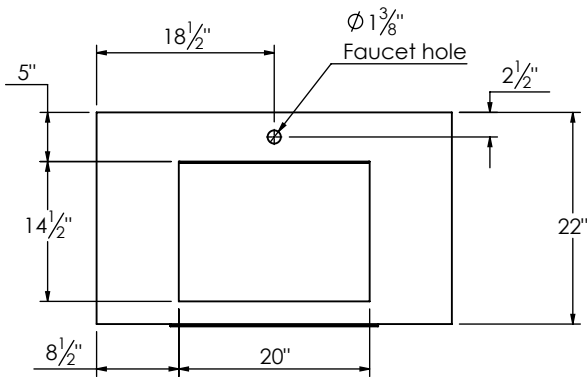

**SPEC SHEET**

**PRODUCT DESCRIPTION**

- PARKER 37 bathroom vanity with Infinity integrated Solid Surface counter top
- Wall mount cabinet with BLUM mounting hardware
- Cabinet is available in Matte White, Rock gray, Natural Walnut, and Black Elm
- Hardwood plywood construction
- Glass dividers on the top drawer
- Soft close and full extension drawers
- Aluminum hardware available in matt black, brushed nickel, polished chrome, and brushed gold finish
- Solid Surface counter top with integrated basin and infinity drains in Matt White or Stone Gray
- Solid Surface material is 38% polyester resin and 40% aluminum hydroxide powder
- Drain assembly and 10" drain tail included
- Basin depth is 3 1/2"
- V shaped metal legs available in matt black, brushed nickel, polished chrome, and brushed gold finish

**ROUGHING-IN DIMENSIONS**

**TOP VIEW**

**ROUGH PLUMBING**

**FRONT VIEW**

**SIDE VIEW**