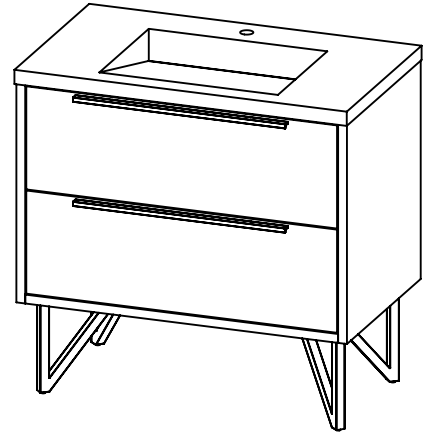

**SPEC SHEET**

**PRODUCT DESCRIPTION**

- PARKER 37 bathroom vanity with Infinity integrated Solid Surface counter top
- Wall mount cabinet with BLUM mounting hardware
- Cabinet is available in Matte White, Rock gray, Natural Walnut, and Black Elm
- Hardwood plywood construction
- Glass dividers on the top drawer
- Soft close and full extension drawers
- Aluminum hardware available in matt black, brushed nickel, polished chrome, and brushed gold finish
- Solid Surface counter top with integrated basin and infinity drains in Matt White or Stone Gray
- Solid Surface material is 38% polyester resin and 40% aluminum hydroxide powder
- Drain assembly and 10" drain tail included
- Basin depth is 3 1/2"
- V shaped metal legs available in matt black, brushed nickel, polished chrome, and brushed gold finish

**ROUGHING-IN DIMENSIONS**

**TOP VIEW**

**ROUGH PLUMBING**

**FRONT VIEW**

**SIDE VIEW**