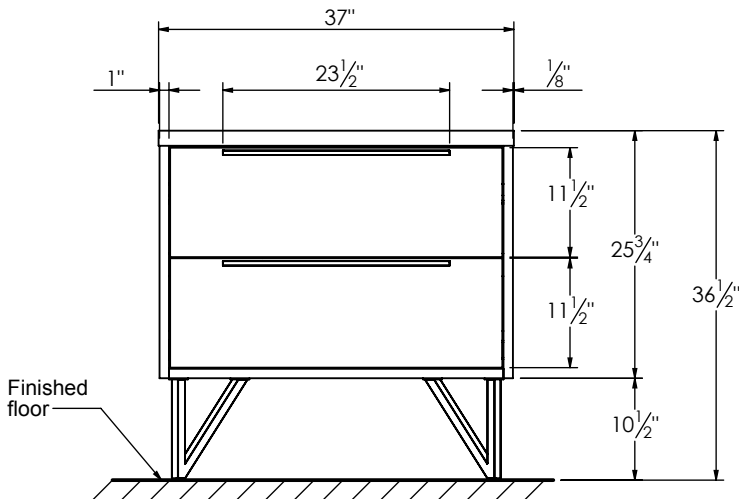

**SPEC SHEET**

**PRODUCT DESCRIPTION**

- PARKER 37 bathroom vanity with Infinity integrated Solid Surface counter top
- Wall mount cabinet with BLUM mounting hardware
- Cabinet is available in Matte White, Rock gray, Natural Walnut, and Black Elm
- Hardwood plywood construction
- Glass dividers on the top drawer
- Soft close and full extension drawers
- Aluminum hardware available in matt black, brushed nickel, polished chrome, and brushed gold finish
- Solid Surface counter top with integrated basin and infinity drains in Matt White or Stone Gray
- Solid Surface material is 38% polyester resin and 40% aluminum hydroxide powder
- Drain assembly and 10" drain tail included
- Basin depth is 3 1/2"
- V shaped metal legs available in matt black, brushed nickel, polished chrome, and brushed gold finish

**ROUGHING-IN DIMENSIONS**

**TOP VIEW**

**ROUGH PLUMBING**

**FRONT VIEW**

**SIDE VIEW**