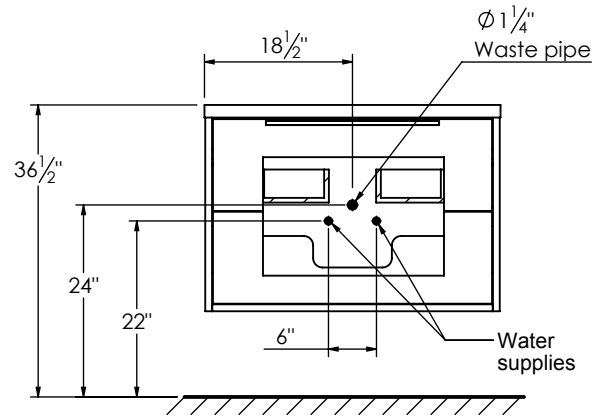

**SPEC SHEET**

**PRODUCT DESCRIPTION**

- PARKER 37 bathroom vanity with Infinity integrated Solid Surface counter top
- Wall mount cabinet with BLUM mounting hardware
- Cabinet is available in Matte White, Rock gray, Natural Walnut, and Black Elm
- Hardwood plywood construction
- Glass dividers on the top drawer
- Soft close and full extension drawers
- Aluminum hardware available in matt black, brushed nickel, polished chrome, and brushed gold finish
- Solid Surface counter top with integrated basin and infinity drains in Matt White or Stone Gray
- Solid Surface material is 38% polyester resin and 40% aluminum hydroxide powder
- Drain assembly and 10" drain tail included
- Basin depth is 3 1/2"
- V shaped metal legs available in matt black, brushed nickel, polished chrome, and brushed gold finish

**ROUGHING-IN DIMENSIONS**

**TOP VIEW**

**ROUGH PLUMBING**

**FRONT VIEW**

**SIDE VIEW**