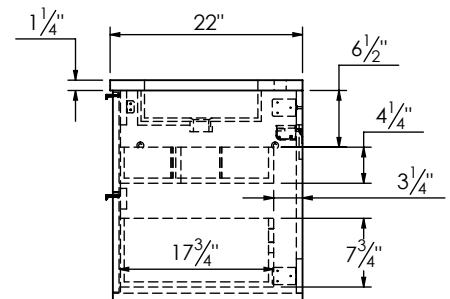

SPEC SHEET

PRODUCT DESCRIPTION

- PARKER 37 Single Basin with integrated Solid Surface counter top
- Wall mount cabinet with BLUM mounting hardware
- Cabinet is available in Matte White, Rock gray, Natural Walnut, and Black Elm
- Hardwood plywood construction
- Soft close and full extension drawers
- Aluminum hardware available in matt black, brushed nickel, polished chrome, and brushed gold finish
- Solid Surface counter top with integrated basins in Matte White
- Solid Surface material is 38% polyester resin and 60% aluminum hydroxide powder
- Basin depth is 4 1/2"
- Back and side splash are optional

ROUGHING-IN DIMENSIONS

TOP VIEW

ROUGH PLUMBING

FRONT VIEW

SIDE VIEW