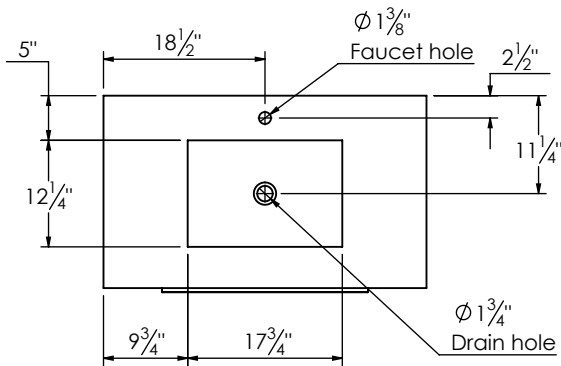

SPEC SHEET

PRODUCT DESCRIPTION

- PARKER 37 Single Basin with integrated Solid Surface counter top
- Wall mount cabinet with BLUM mounting hardware
- Cabinet is available in Matte White, Rock gray, Natural Walnut, and Black Elm
- Hardwood plywood construction
- Soft close and full extension drawers
- Aluminum hardware available in matt black, brushed nickel, polished chrome, and brushed gold finish
- Solid Surface counter top with integrated basins in Matte White
- Solid Surface material is 38% polyester resin and 60% aluminum hydroxide powder
- Basin depth is 4 1/2"
- Back and side splash are optional

ROUGHING-IN DIMENSIONS

TOP VIEW

ROUGH PLUMBING

FRONT VIEW

SIDE VIEW