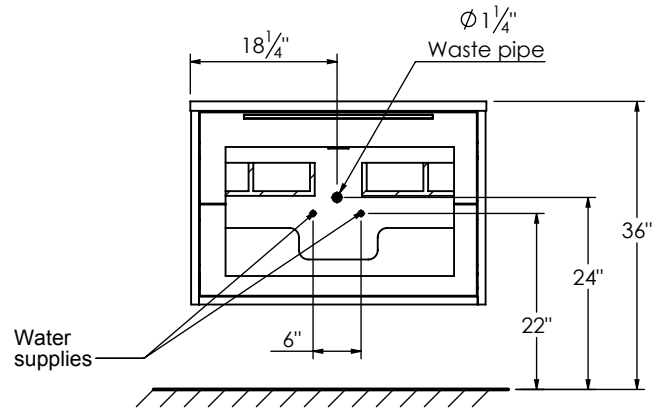

SPEC SHEET

PRODUCT DESCRIPTION

- PARKER 37 Single Basin with integrated Solid Surface counter top
- Wall mount cabinet with BLUM mounting hardware
- Cabinet is available in Matte White, Rock gray, Natural Walnut, and Black Elm
- Hardwood plywood construction
- Soft close and full extension drawers
- Aluminum hardware available in matt black, brushed nickel, polished chrome, and brushed gold finish
- Solid Surface counter top with integrated basins in Matte White
- Solid Surface material is 38% polyester resin and 60% aluminum hydroxide powder
- Basin depth is 4 1/2"
- Back and side splash are optional

ROUGHING-IN DIMENSIONS

TOP VIEW

ROUGH PLUMBING

FRONT VIEW

SIDE VIEW