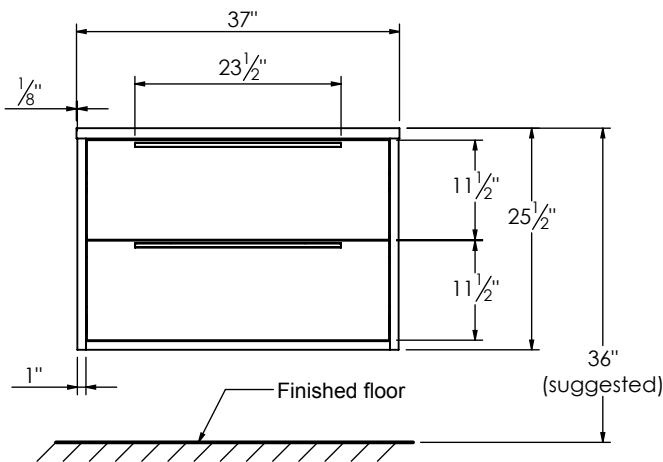

SPEC SHEET

PRODUCT DESCRIPTION

- PARKER 37 Single Basin with integrated Solid Surface counter top
- Wall mount cabinet with BLUM mounting hardware
- Cabinet is available in Matte White, Rock gray, Natural Walnut, and Black Elm
- Hardwood plywood construction
- Soft close and full extension drawers
- Aluminum hardware available in matt black, brushed nickel, polished chrome, and brushed gold finish
- Solid Surface counter top with integrated basins in Matte White
- Solid Surface material is 38% polyester resin and 60% aluminum hydroxide powder
- Basin depth is 4 1/2"
- Back and side splash are optional

ROUGHING-IN DIMENSIONS

TOP VIEW

ROUGH PLUMBING

FRONT VIEW

SIDE VIEW