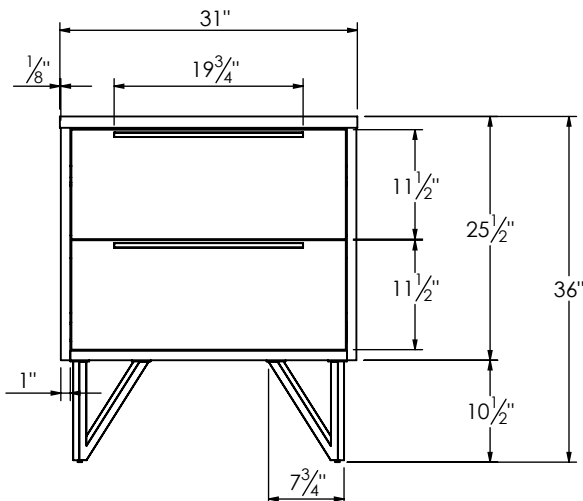

SPEC SHEET

PRODUCT DESCRIPTION

- PARKER 31 Single Basin with integrated Solid Surface counter top
- Wall mount cabinet with BLUM mounting hardware
- Cabinet is available in Matte White, Rock gray, Natural Walnut, and Black Elm
- Hardwood plywood construction
- Soft close and full extension drawers
- Aluminum hardware available in matt black, brushed nickel, polished chrome, and brushed gold finish
- Solid Surface counter top with integrated basins in Matte White
- Solid Surface material is 38% polyester resin and 60% aluminum hydroxide powder
- Basin depth is 4 1/2"
- V shaped legs available in matt black, brushed nickel, polished chrome, and brushed gold finish
- Back and side splash are optional

ROUGHING-IN DIMENSIONS

TOP VIEW

ROUGH PLUMBING

FRONT VIEW

SIDE VIEW