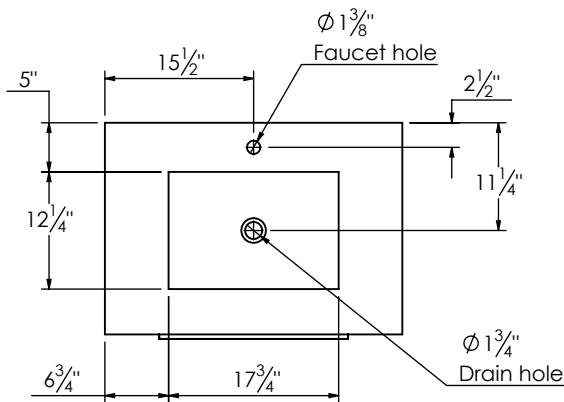

SPEC SHEET

PRODUCT DESCRIPTION

- PARKER 31 Single Basin with integrated Solid Surface counter top
- Wall mount cabinet with BLUM mounting hardware
- Cabinet is available in Matte White, Rock gray, Natural Walnut, and Black Elm
- Hardwood plywood construction
- Soft close and full extension drawers
- Aluminum hardware available in matt black, brushed nickel, polished chrome, and brushed gold finish
- Solid Surface counter top with integrated basins in Matte White
- Solid Surface material is 38% polyester resin and 60% aluminum hydroxide powder
- Basin depth is 4 1/2"
- V shaped legs available in matt black, brushed nickel, polished chrome, and brushed gold finish
- Back and side splash are optional

ROUGHING-IN DIMENSIONS

TOP VIEW

ROUGH PLUMBING

FRONT VIEW

SIDE VIEW