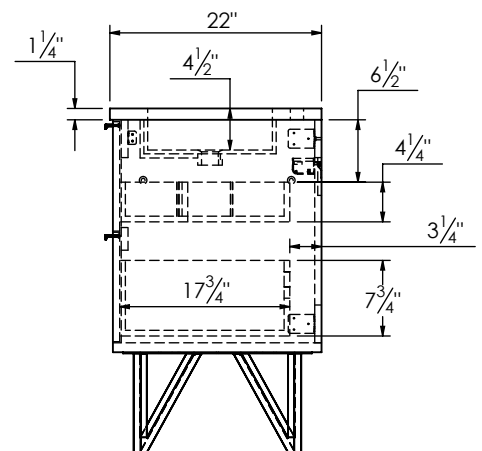

SPEC SHEET

PRODUCT DESCRIPTION

- PARKER 31 Single Basin with integrated Solid Surface counter top
- Wall mount cabinet with BLUM mounting hardware
- Cabinet is available in Matte White, Rock gray, Natural Walnut, and Black Elm
- Hardwood plywood construction
- Soft close and full extension drawers
- Aluminum hardware available in matt black, brushed nickel, polished chrome, and brushed gold finish
- Solid Surface counter top with integrated basins in Matte White
- Solid Surface material is 38% polyester resin and 60% aluminum hydroxide powder
- Basin depth is 4 1/2"
- V shaped legs available in matt black, brushed nickel, polished chrome, and brushed gold finish
- Back and side splash are optional

ROUGHING-IN DIMENSIONS

TOP VIEW

ROUGH PLUMBING

FRONT VIEW

SIDE VIEW