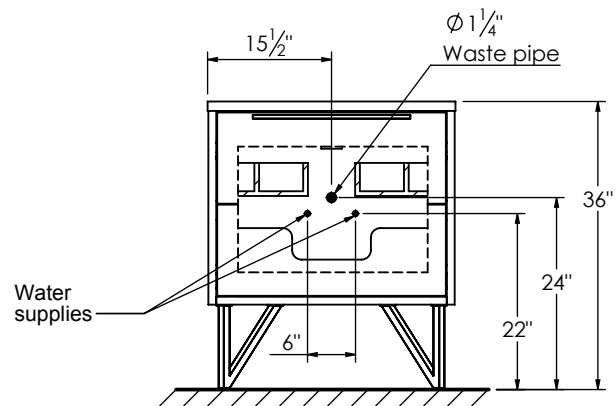

SPEC SHEET

PRODUCT DESCRIPTION

- PARKER 31 Single Basin with integrated Solid Surface counter top
- Wall mount cabinet with BLUM mounting hardware
- Cabinet is available in Matte White, Rock gray, Natural Walnut, and Black Elm
- Hardwood plywood construction
- Soft close and full extension drawers
- Aluminum hardware available in matt black, brushed nickel, polished chrome, and brushed gold finish
- Solid Surface counter top with integrated basins in Matte White
- Solid Surface material is 38% polyester resin and 60% aluminum hydroxide powder
- Basin depth is 4 1/2"
- V shaped legs available in matt black, brushed nickel, polished chrome, and brushed gold finish
- Back and side splash are optional

ROUGHING-IN DIMENSIONS

TOP VIEW

ROUGH PLUMBING

FRONT VIEW

SIDE VIEW