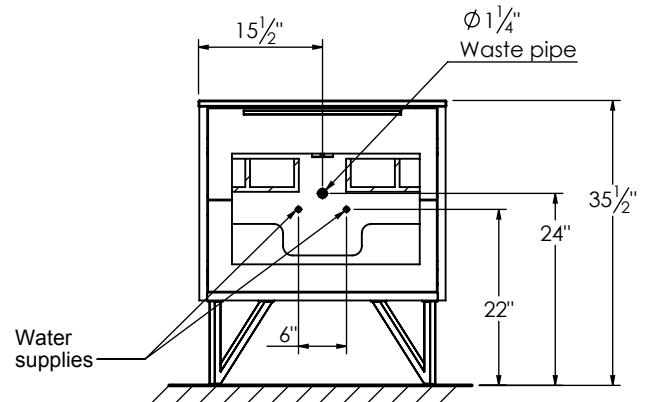

SPEC SHEET

PRODUCT DESCRIPTION

- PARKER 31 Vanity with Quartz Stone counter top
- Wall mount cabinet with BLUM mounting hardware
- V shaped legs available in matt black, brushed nickel, polished chrome, and brushed gold finish
- Cabinet is available in Matte White, Rock gray, Natural Walnut, and Black Elm
- Hardwood plywood construction
- Soft close and full extension drawers
- Glass and wood dividers on the top drawer
- Aluminum hardware available in Matte Black, Brushed Nickel, Polished Chrome, and Brushed Gold finish
- Quartz stone counter top available in White and Calacatta color
- Lotus undermount porcelain basin with square shape in white (with overflow hole)
- Basin depth is 5" (including top thickness)
- Quartz back and side splash are optional

ROUGHING-IN DIMENSIONS

TOP VIEW

ROUGH PLUMBING

FRONT VIEW

SIDE VIEW