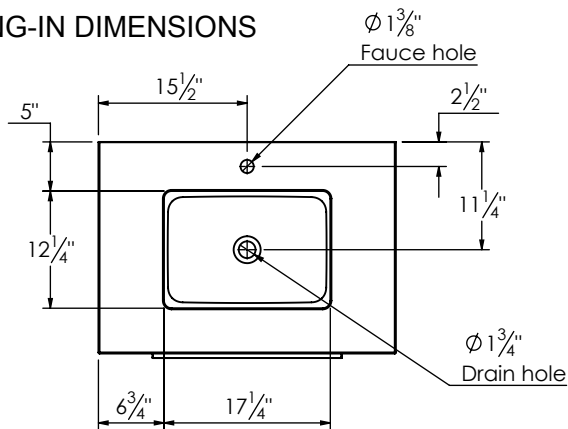

SPEC SHEET

PRODUCT DESCRIPTION

- PARKER 31 Vanity with Quartz Stone counter top
- Wall mount cabinet with BLUM mounting hardware
- V shaped legs available in matt black, brushed nickel, polished chrome, and brushed gold finish
- Cabinet is available in Matte White, Rock gray, Natural Walnut, and Black Elm
- Hardwood plywood construction
- Soft close and full extension drawers
- Glass and wood dividers on the top drawer
- Aluminum hardware available in Matte Black, Brushed Nickel, Polished Chrome, and Brushed Gold finish
- Quartz stone counter top available in White and Calacatta color
- Lotus undermount porcelain basin with square shape in white (with overflow hole)
- Basin depth is 5" (including top thickness)
- Quartz back and side splash are optional

ROUGHING-IN DIMENSIONS

TOP VIEW

ROUGH PLUMBING

FRONT VIEW

SIDE VIEW