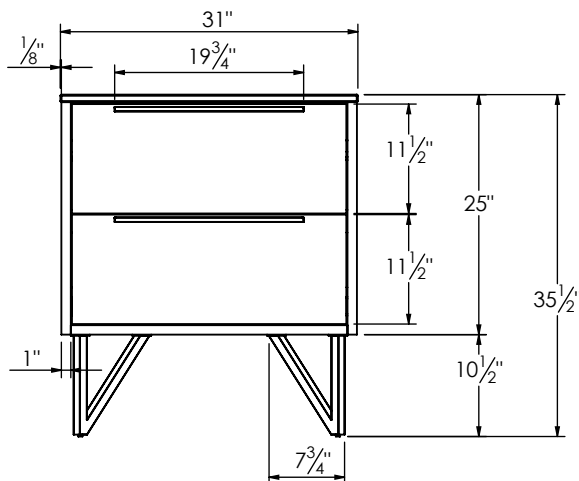

SPEC SHEET

PRODUCT DESCRIPTION

- PARKER 31 Vanity with Quartz Stone counter top
- Wall mount cabinet with BLUM mounting hardware
- V shaped legs available in matt black, brushed nickel, polished chrome, and brushed gold finish
- Cabinet is available in Matte White, Rock gray, Natural Walnut, and Black Elm
- Hardwood plywood construction
- Soft close and full extension drawers
- Glass and wood dividers on the top drawer
- Aluminum hardware available in Matte Black, Brushed Nickel, Polished Chrome, and Brushed Gold finish
- Quartz stone counter top available in White and Calacatta color
- Lotus undermount porcelain basin with square shape in white (with overflow hole)
- Basin depth is 5" (including top thickness)
- Quartz back and side splash are optional

ROUGHING-IN DIMENSIONS

TOP VIEW

ROUGH PLUMBING

FRONT VIEW

SIDE VIEW