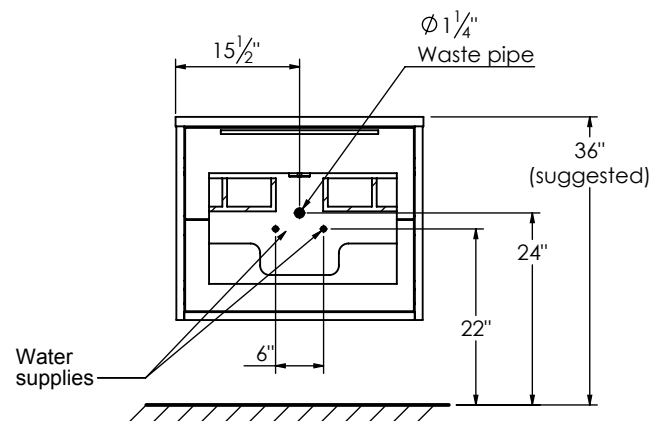

### PRODUCT DESCRIPTION

- PARKER 31 Vanity with Quartz Stone counter top
- Wall mount cabinet with BLUM mounting hardware
- Cabinet is available in Matte White, Rock gray, Natural Walnut, and Black Elm
- Hardwood plywood construction
- Soft close and full extension drawers
- Glass and wood dividers on the top drawer
- Aluminum hardware available in Matte Black, Brushed Nickel, Polished Chrome, and Brushed Gold finish
- 3cm thick Quartz stone counter top available in White and Alabaster color
- Lotus undermount porcelain basin with square shape in white (with overflow hole)
- Basin depth is 5.5" (including top thickness)
- Quartz back and side splash are optional

### ROUGHING-IN DIMENSIONS

**TOP VIEW**