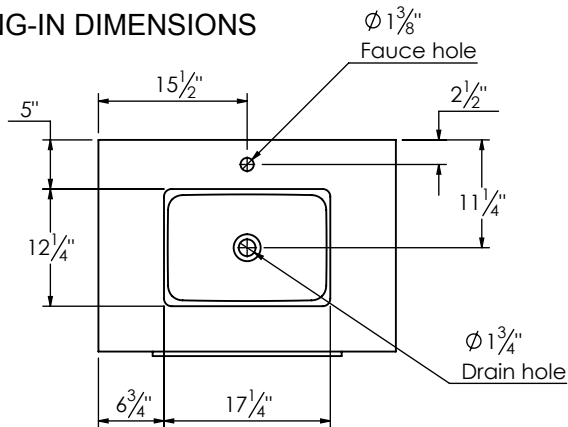

## SPEC SHEET

### PRODUCT DESCRIPTION

- PARKER 31 Vanity with Quartz Stone counter top
- Wall mount cabinet with BLUM mounting hardware
- Cabinet is available in Matte White, Rock gray, Natural Walnut, and Black Elm
- Hardwood plywood construction
- Soft close and full extension drawers
- Glass and wood dividers on the top drawer
- Aluminum hardware available in Matte Black, Brushed Nickel, Polished Chrome, and Brushed Gold finish
- 3cm thick Quartz stone counter top available in White and Alabaster color
- Lotus undermount porcelain basin with square shape in white (with overflow hole)
- Basin depth is 5.5" (including top thickness)
- Quartz back and side splash are optional

### ROUGHING-IN DIMENSIONS

**TOP VIEW**