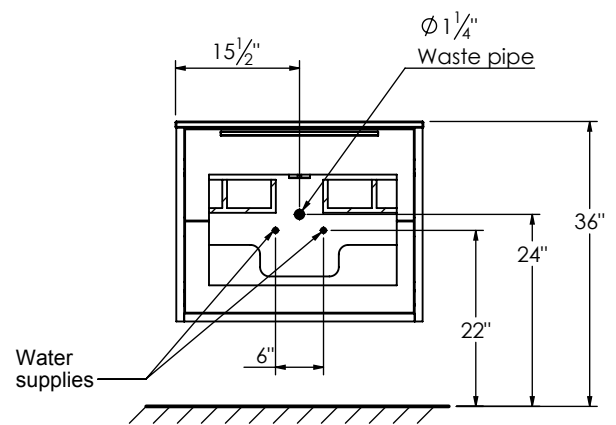

SPEC SHEET

PRODUCT DESCRIPTION

- PARKER 31 Vanity with Quartz Stone counter top
- Wall mount cabinet with BLUM mounting hardware
- Cabinet is available in Matte White, Rock gray, Natural Walnut, and Black Elm
- Hardwood plywood construction
- Soft close and full extension drawers
- Glass and wood dividers on the top drawer
- Aluminum hardware available in Matte Black, Brushed Nickel, Polished Chrome, and Brushed Gold finish
- Quartz stone counter top available in White and Calacatta color
- Lotus undermount porcelain basin with square shape in white (with overflow hole)
- Basin depth is 5" (including top thickness)
- Quartz back and side splash are optional

ROUGHING-IN DIMENSIONS

TOP VIEW

ROUGH PLUMBING

FRONT VIEW

SIDE VIEW