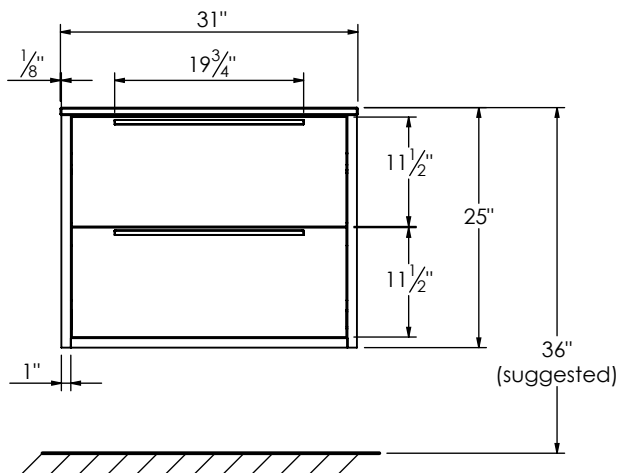

SPEC SHEET

PRODUCT DESCRIPTION

- PARKER 31 Vanity with Quartz Stone counter top
- Wall mount cabinet with BLUM mounting hardware
- Cabinet is available in Matte White, Rock gray, Natural Walnut, and Black Elm
- Hardwood plywood construction
- Soft close and full extension drawers
- Glass and wood dividers on the top drawer
- Aluminum hardware available in Matte Black, Brushed Nickel, Polished Chrome, and Brushed Gold finish
- Quartz stone counter top available in White and Calacatta color
- Lotus undermount porcelain basin with square shape in white (with overflow hole)
- Basin depth is 5" (including top thickness)
- Quartz back and side splash are optional

ROUGHING-IN DIMENSIONS

TOP VIEW

ROUGH PLUMBING

FRONT VIEW

SIDE VIEW