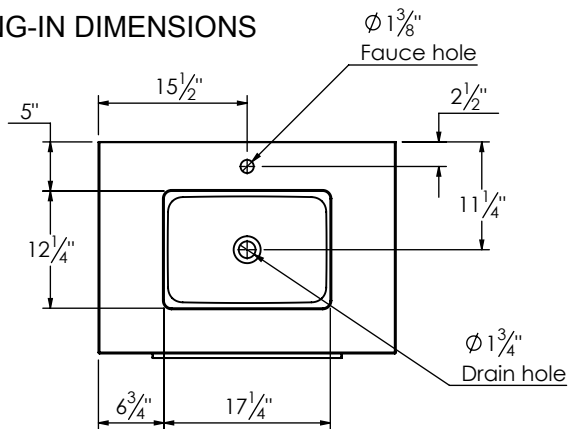

SPEC SHEET

PRODUCT DESCRIPTION

- PARKER 31 Vanity with Quartz Stone counter top
- Wall mount cabinet with BLUM mounting hardware
- Cabinet is available in Matte White, Rock gray, Natural Walnut, and Black Elm
- Hardwood plywood construction
- Soft close and full extension drawers
- Glass and wood dividers on the top drawer
- Aluminum hardware available in Matte Black, Brushed Nickel, Polished Chrome, and Brushed Gold finish
- Quartz stone counter top available in White and Calacatta color
- Lotus undermount porcelain basin with square shape in white (with overflow hole)
- Basin depth is 5" (including top thickness)
- Quartz back and side splash are optional

ROUGHING-IN DIMENSIONS

TOP VIEW

ROUGH PLUMBING

FRONT VIEW

SIDE VIEW