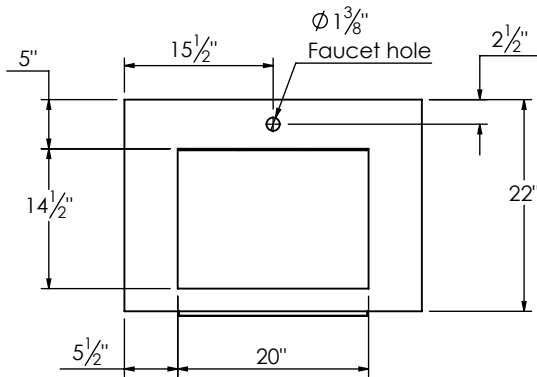

PRODUCT DESCRIPTION

SPEC SHEET

- PARKER 31 bathroom vanity with Infinity integrated Solid Surface counter top
- Wall mount cabinet with BLUM mounting hardware
- Cabinet is available in Matte White, Rock gray, Natural Walnut, and Black Elm
- Hardwood plywood construction
- Glass dividers on the top drawer
- Soft close and full extension drawers
- Aluminum hardware available in matt black, brushed nickel, polished chrome, and brushed gold finish
- Solid Surface counter top with integrated basin and infinity drains in Matt White or Stone Gray
- Solid Surface material is 38% polyester resin and 40% aluminum hydroxide powder
- Drain assembly and 10" drain tail included
- Basin depth is 3 1/2"

ROUGHING-IN DIMENSIONS

TOP VIEW

ROUGH PLUMBING

FRONT VIEW

SIDE VIEW