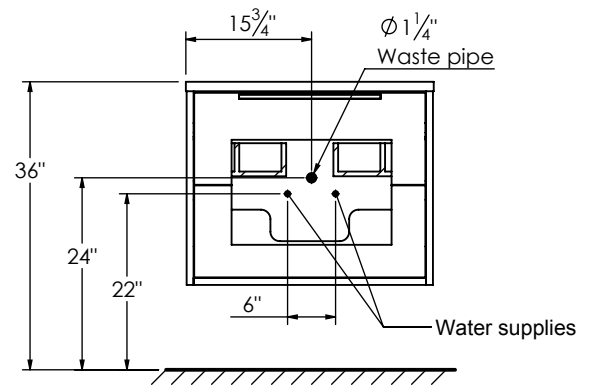

PRODUCT DESCRIPTION

SPEC SHEET

- PARKER 31 bathroom vanity with Infinity integrated Solid Surface counter top
- Wall mount cabinet with BLUM mounting hardware
- Cabinet is available in Matte White, Rock gray, Natural Walnut, and Black Elm
- Hardwood plywood construction
- Glass dividers on the top drawer
- Soft close and full extension drawers
- Aluminum hardware available in matt black, brushed nickel, polished chrome, and brushed gold finish
- Solid Surface counter top with integrated basin and infinity drains in Matt White or Stone Gray
- Solid Surface material is 38% polyester resin and 40% aluminum hydroxide powder
- Drain assembly and 10" drain tail included
- Basin depth is 3 1/2"

ROUGHING-IN DIMENSIONS

TOP VIEW

ROUGH PLUMBING

FRONT VIEW

SIDE VIEW