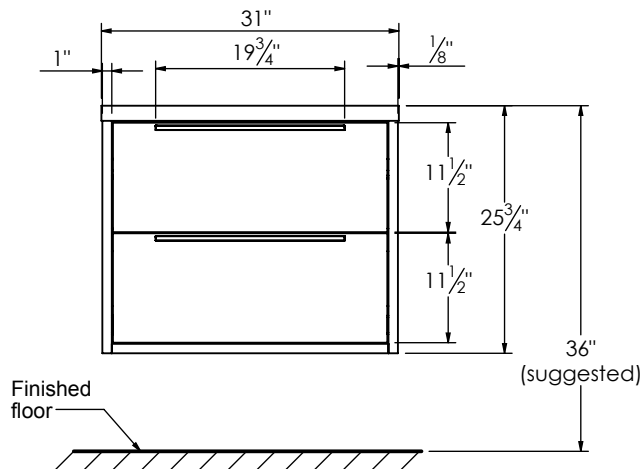

PRODUCT DESCRIPTION

SPEC SHEET

- PARKER 31 bathroom vanity with Infinity integrated Solid Surface counter top
- Wall mount cabinet with BLUM mounting hardware
- Cabinet is available in Matte White, Rock gray, Natural Walnut, and Black Elm
- Hardwood plywood construction
- Glass dividers on the top drawer
- Soft close and full extension drawers
- Aluminum hardware available in matt black, brushed nickel, polished chrome, and brushed gold finish
- Solid Surface counter top with integrated basin and infinity drains in Matt White or Stone Gray
- Solid Surface material is 38% polyester resin and 40% aluminum hydroxide powder
- Drain assembly and 10" drain tail included
- Basin depth is 3 1/2"

ROUGHING-IN DIMENSIONS

TOP VIEW

ROUGH PLUMBING

FRONT VIEW

SIDE VIEW