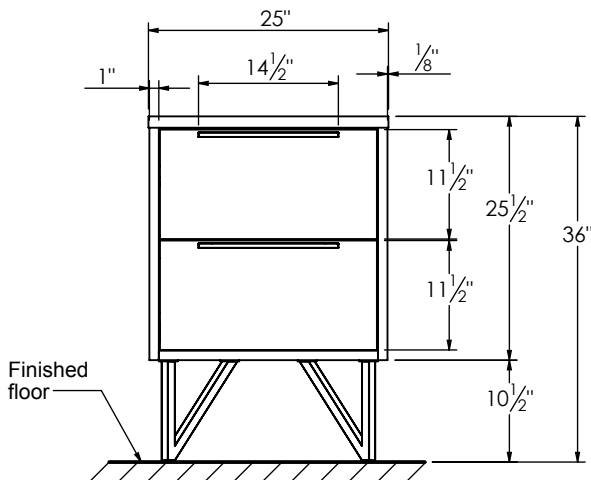

SPEC SHEET

PRODUCT DESCRIPTION

- PARKER 25 bathroom vanity with rectangular integrated Solid Surface counter top
- Wall mount cabinet with BLUM mounting hardware
- Cabinet is available in Matte White, Rock gray, Natural Walnut, and Black Elm
- Hardwood plywood construction
- Glass dividers on the top drawer
- Soft close and full extension drawers
- Aluminum hardware available in matt black, brushed nickel, polished chrome, and brushed gold finish
- Solid Surface counter top with integrated basin in Matt White or Slate Gray
- Solid Surface material is 38% polyester resin and 60% aluminum hydroxide powder
- Overflow hole
- Basin depth is 4 1/2"
- V shaped metal legs available in matt black, brushed nickel, polished chrome, and brushed gold finish

ROUGHING-IN DIMENSIONS

TOP VIEW

ROUGH PLUMBING

FRONT VIEW

SIDE VIEW