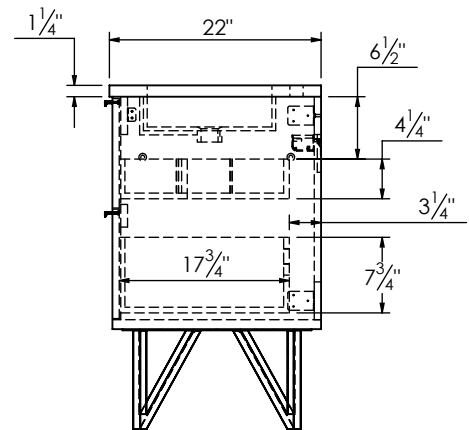

SPEC SHEET

PRODUCT DESCRIPTION

- PARKER 25 bathroom vanity with rectangular integrated Solid Surface counter top
- Wall mount cabinet with BLUM mounting hardware
- Cabinet is available in Matte White, Rock gray, Natural Walnut, and Black Elm
- Hardwood plywood construction
- Glass dividers on the top drawer
- Soft close and full extension drawers
- Aluminum hardware available in matt black, brushed nickel, polished chrome, and brushed gold finish
- Solid Surface counter top with integrated basin in Matt White or Slate Gray
- Solid Surface material is 38% polyester resin and 60% aluminum hydroxide powder
- Overflow hole
- Basin depth is 4 1/2"
- V shaped metal legs available in matt black, brushed nickel, polished chrome, and brushed gold finish

ROUGHING-IN DIMENSIONS

TOP VIEW

ROUGH PLUMBING

FRONT VIEW

SIDE VIEW