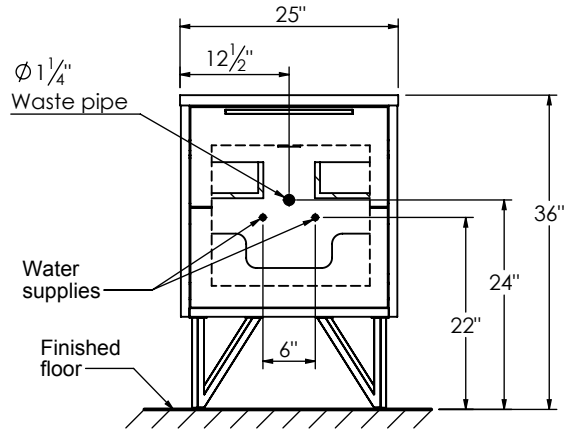

SPEC SHEET

PRODUCT DESCRIPTION

- PARKER 25 bathroom vanity with rectangular integrated Solid Surface counter top
- Wall mount cabinet with BLUM mounting hardware
- Cabinet is available in Matte White, Rock gray, Natural Walnut, and Black Elm
- Hardwood plywood construction
- Glass dividers on the top drawer
- Soft close and full extension drawers
- Aluminum hardware available in matt black, brushed nickel, polished chrome, and brushed gold finish
- Solid Surface counter top with integrated basin in Matt White or Slate Gray
- Solid Surface material is 38% polyester resin and 60% aluminum hydroxide powder
- Overflow hole
- Basin depth is 4 1/2"
- V shaped metal legs available in matt black, brushed nickel, polished chrome, and brushed gold finish

ROUGHING-IN DIMENSIONS

TOP VIEW

ROUGH PLUMBING

FRONT VIEW

SIDE VIEW