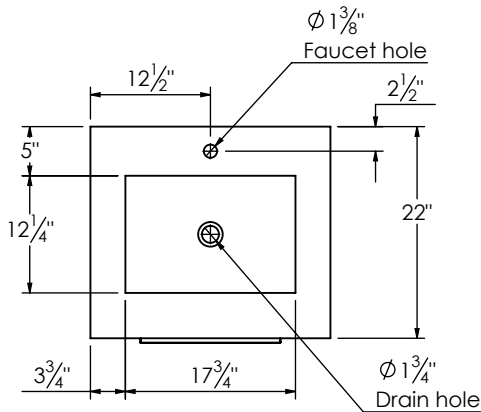

SPEC SHEET

PRODUCT DESCRIPTION

- PARKER 25 bathroom vanity with rectangular integrated Solid Surface counter top
- Wall mount cabinet with BLUM mounting hardware
- Cabinet is available in Matte White, Rock gray, Natural Walnut, and Black Elm
- Hardwood plywood construction
- Glass dividers on the top drawer
- Soft close and full extension drawers
- Aluminum hardware available in matt black, brushed nickel, polished chrome, and brushed gold finish
- Solid Surface counter top with integrated basin in Matt White or Slate Gray
- Solid Surface material is 38% polyester resin and 60% aluminum hydroxide powder
- Overflow hole
- Basin depth is 4 1/2"
- V shaped metal legs available in matt black, brushed nickel, polished chrome, and brushed gold finish

ROUGHING-IN DIMENSIONS

TOP VIEW

ROUGH PLUMBING

FRONT VIEW

SIDE VIEW