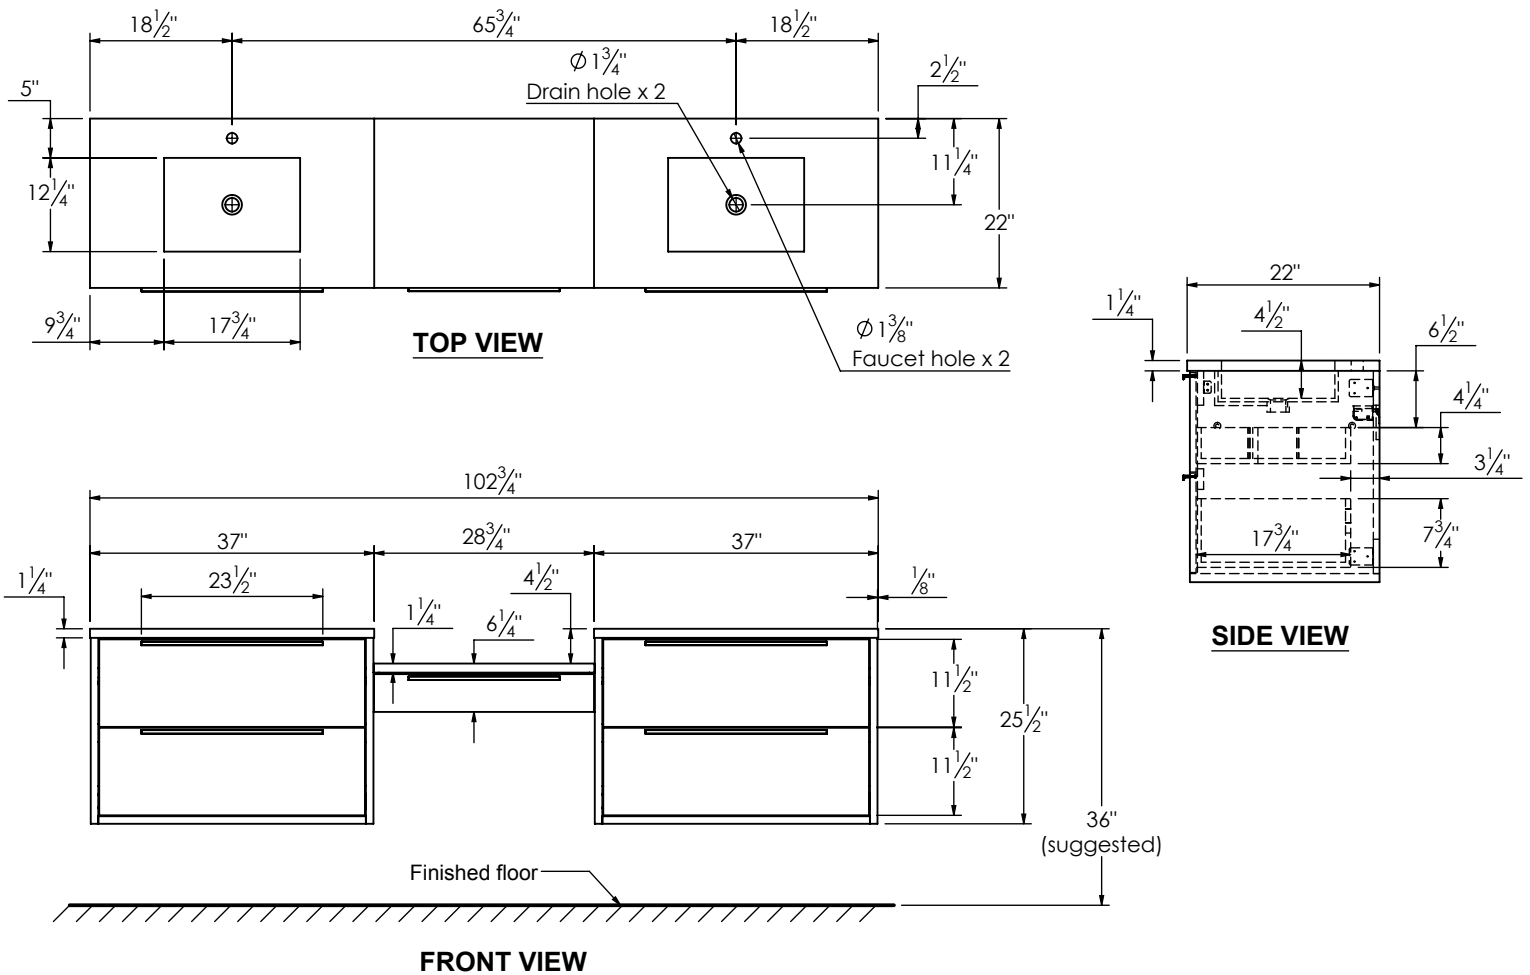

SPEC SHEET

PRODUCT DESCRIPTION

- PARKER 103 modular bathroom vanity with rectangular integrated Solid Surface counter tops
- Wall mount cabinets with BLUM mounting hardware
- Cabinet is available in Matte White, Rock gray, Natural Walnut, and Black Elm
- Hardwood plywood construction
- Glass dividers on the top drawer of each modular component
- Soft close and full extension drawers
- Aluminum hardware available in matt black, brushed nickel, polished chrome, and brushed gold finish
- Solid Surface counter top with integrated basin and infinity drains in Matt White or Stone Gray
- Solid Surface flat counter top for makeup drawer
- Solid Surface material is 38% polyester resin and 60% aluminum hydroxide powder
- Basin depth is 4 1/2"
- Light assembly required (connecting screws are included)

ROUGHING-IN DIMENSIONS

SPEC SHEET

ROUGHING-IN DIMENSIONS