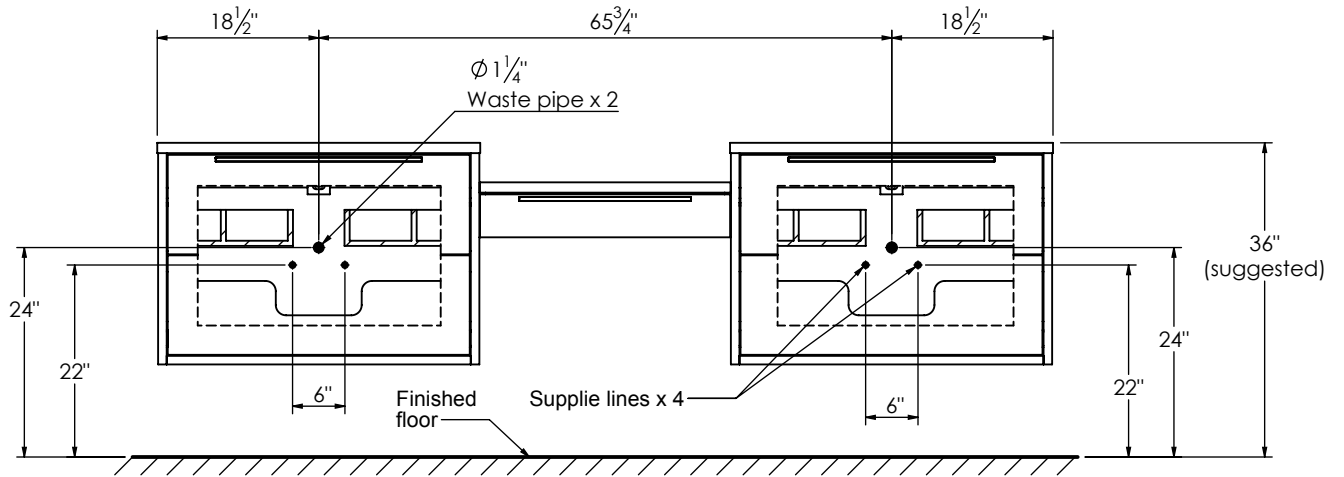

SPEC SHEET

PRODUCT DESCRIPTION

- PARKER 103 modular bathroom vanity with rectangular integrated Solid Surface counter tops
- Wall mount cabinets with BLUM mounting hardware
- Cabinet is available in Matte White, Rock gray, Natural Walnut, and Black Elm
- Hardwood plywood construction
- Glass dividers on the top drawer of each modular component
- Soft close and full extension drawers
- Aluminum hardware available in matt black, brushed nickel, polished chrome, and brushed gold finish
- Solid Surface counter top with integrated basin and infinity drains in Matt White or Stone Gray
- Solid Surface flat counter top for makeup drawer
- Solid Surface material is 38% polyester resin and 60% aluminum hydroxide powder
- Basin depth is 4 1/2"
- Light assembly required (connecting screws are included)

ROUGHING-IN DIMENSIONS

SPEC SHEET

ROUGHING-IN DIMENSIONS