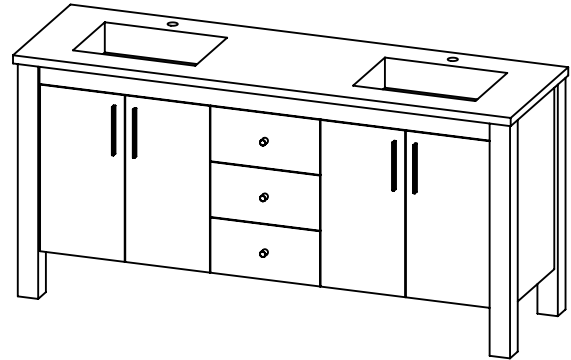

### PRODUCT DESCRIPTION

- PARSONS 72 Double free standing cabinet
- Available in Dark Walnut (30), Chestnut (35), Espresso (40), and Matte White (50) finish
- Solid wood frame and hardwood plywood construction
- Soft close drawer sliders and doors
- Features internal wood shelves
- Solid Surface counter top with integrated basin in Semigloss White (with overflow system)
- Solid Surface material is 38% polyester resin and 40% aluminum hydroxide powder
- Handles in brushed nickel (Chrome finish is optional)
- Nominal Dimensions:  
Width: 72", Depth: 22", Height: 35"

### ROUGHING-IN DIMENSIONS

**TOP VIEW**

**BACK VIEW**

**FRONT VIEW**

**SIDE VIEW**