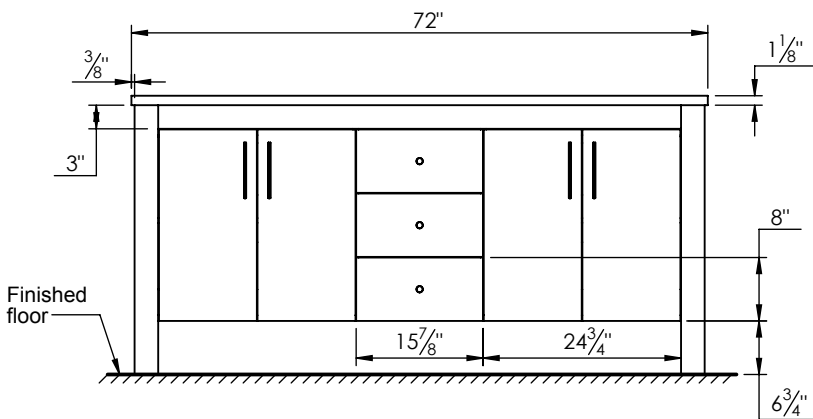

### PRODUCT DESCRIPTION

- PARSONS 72 Double free standing cabinet
- Available in Dark Walnut (30), Chestnut (35), Espresso (40), and Matte White (50) finish
- Solid wood frame and hardwood plywood construction
- Soft close drawer sliders and doors
- Features internal wood shelves
- Solid Surface counter top with integrated basin in Semigloss White (with overflow system)
- Solid Surface material is 38% polyester resin and 40% aluminum hydroxide powder
- Handles in brushed nickel (Chrome finish is optional)
- Nominal Dimensions:  
Width: 72", Depth: 22", Height: 35"

### ROUGHING-IN DIMENSIONS

**TOP VIEW**

**BACK VIEW**

**FRONT VIEW**

**SIDE VIEW**