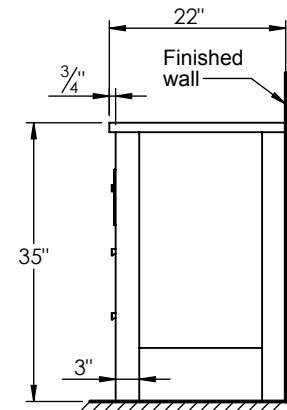

### PRODUCT DESCRIPTION

- PARSONS 72 Double free standing cabinet
- Available in Dark Walnut (30), Chestnut (35), Espresso (40), and Matte White (50) finish
- Solid wood frame and hardwood plywood construction
- Soft close drawer sliders and doors
- Features internal wood shelves
- Solid Surface counter top with integrated basin in Semigloss White (with overflow system)
- Solid Surface material is 38% polyester resin and 40% aluminum hydroxide powder
- Handles in brushed nickel (Chrome finish is optional)
- Nominal Dimensions:  
Width: 72", Depth: 22", Height: 35"

### ROUGHING-IN DIMENSIONS

**TOP VIEW**

**BACK VIEW**

**FRONT VIEW**

**SIDE VIEW**