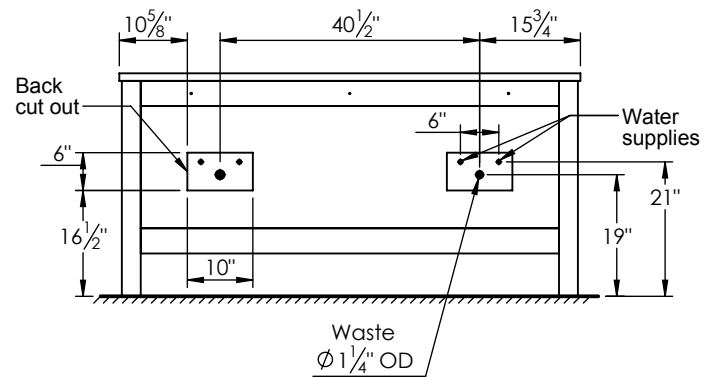

### PRODUCT DESCRIPTION

- PARSONS 72 Double free standing cabinet
- Available in Dark Walnut (30), Chestnut (35), Espresso (40), and Matte White (50) finish
- Solid wood frame and hardwood plywood construction
- Soft close drawer sliders and doors
- Features internal wood shelves
- Solid Surface counter top with integrated basin in Semigloss White (with overflow system)
- Solid Surface material is 38% polyester resin and 40% aluminum hydroxide powder
- Handles in brushed nickel (Chrome finish is optional)
- Nominal Dimensions:  
Width: 72", Depth: 22", Height: 35"

### ROUGHING-IN DIMENSIONS

**TOP VIEW**

**BACK VIEW**

**FRONT VIEW**

**SIDE VIEW**