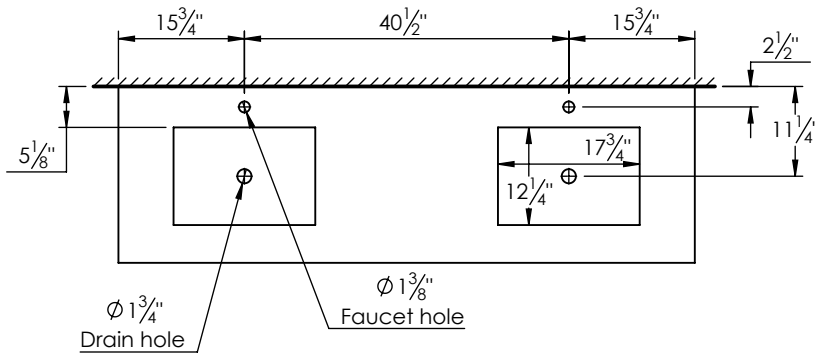

## SPEC SHEET

### PRODUCT DESCRIPTION

- PARSONS 72 Double free standing cabinet
- Available in Dark Walnut (30), Chestnut (35), Espresso (40), and Matte White (50) finish
- Solid wood frame and hardwood plywood construction
- Soft close drawer sliders and doors
- Features internal wood shelves
- Solid Surface counter top with integrated basin in Semigloss White (with overflow system)
- Solid Surface material is 38% polyester resin and 40% aluminum hydroxide powder
- Handles in brushed nickel (Chrome finish is optional)
- Nominal Dimensions:  
Width: 72", Depth: 22", Height: 35"

### ROUGHING-IN DIMENSIONS

**TOP VIEW**

**BACK VIEW**

**FRONT VIEW**

**SIDE VIEW**