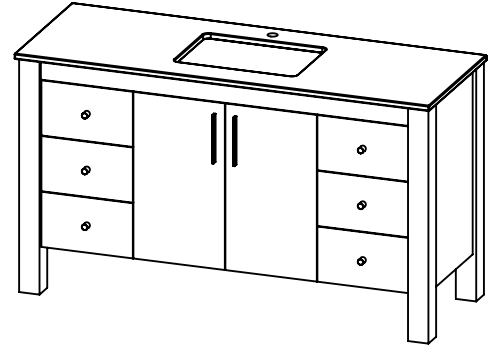

SPEC SHEET

PRODUCT DESCRIPTION

- PARSONS 60 Single free standing cabinet
- Available in Dark Walnut (30), Chestnut (35), and Espresso (40) finish
- Solid wood frame construction
- Soft close drawer sliders and doors
- Features internal wood shelf
- Quartz stone top available in white, beige, and gray color
- Undermount basin available in white and beige color (with overflow hole)
- Handles in brushed nickel (Chrome finish is optional)
- Nominal Dimensions:

Width: 60"
Depth: 22"
Height: 34.5"

ROUGHING-IN DIMENSIONS