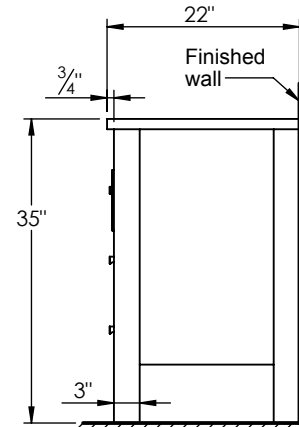

### PRODUCT DESCRIPTION

- PARSONS 60 Double free standing cabinet
- Available in Dark Walnut (30), Chestnut (35), Espresso (40), and Matte White (50) finish
- Solid wood frame and hardwood plywood construction
- Soft close drawer sliders and doors
- Features internal wood shelves
- Solid Surface counter top with integrated basin in Semigloss White (with overflow system)
- Solid Surface material is 38% polyester resin and 40% aluminum hydroxide powder
- Handles in brushed nickel (Chrome finish is optional)
- Nominal Dimensions:  
Width: 60", Depth: 22", Height: 35"

### ROUGHING-IN DIMENSIONS

**TOP VIEW**

**BACK VIEW**

**FRONT VIEW**

**SIDE VIEW**