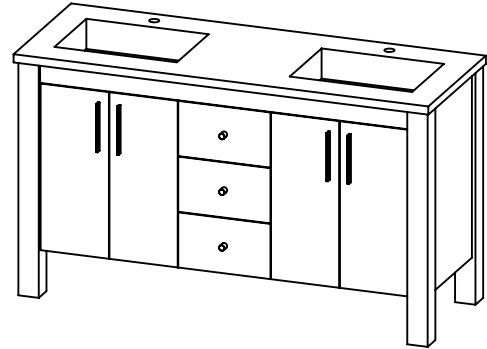

### PRODUCT DESCRIPTION

- PARSONS 60 Double free standing cabinet
- Available in Dark Walnut (30), Chestnut (35), Espresso (40), and Matte White (50) finish
- Solid wood frame and hardwood plywood construction
- Soft close drawer sliders and doors
- Features internal wood shelves
- Solid Surface counter top with integrated basin in Semigloss White (with overflow system)
- Solid Surface material is 38% polyester resin and 40% aluminum hydroxide powder
- Handles in brushed nickel (Chrome finish is optional)
- Nominal Dimensions:  
Width: 60", Depth: 22", Height: 35"