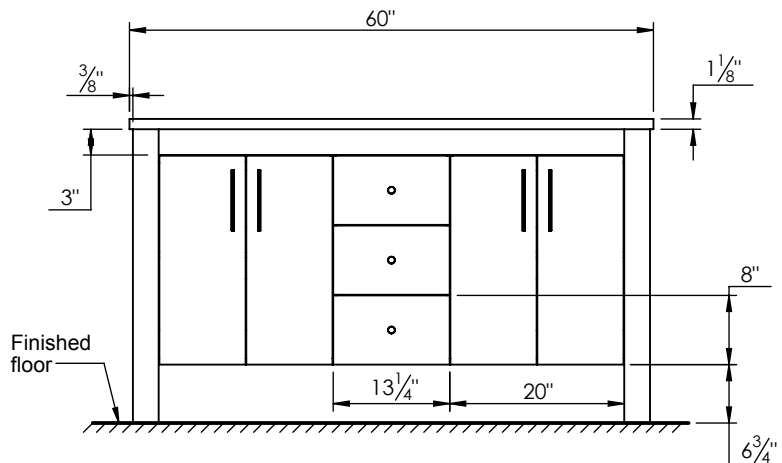

### PRODUCT DESCRIPTION

- PARSONS 60 Double free standing cabinet
- Available in Dark Walnut (30), Chestnut (35), Espresso (40), and Matte White (50) finish
- Solid wood frame and hardwood plywood construction
- Soft close drawer sliders and doors
- Features internal wood shelves
- Solid Surface counter top with integrated basin in Semigloss White (with overflow system)
- Solid Surface material is 38% polyester resin and 40% aluminum hydroxide powder
- Handles in brushed nickel (Chrome finish is optional)
- Nominal Dimensions:  
Width: 60", Depth: 22", Height: 35"

### ROUGHING-IN DIMENSIONS

**TOP VIEW**

**BACK VIEW**

**FRONT VIEW**

**SIDE VIEW**