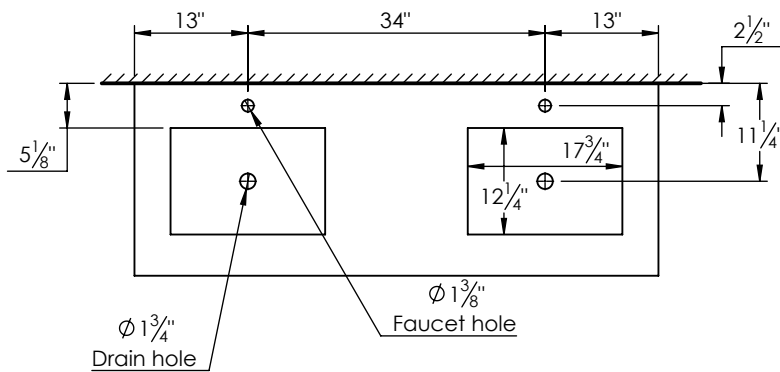

## SPEC SHEET

### PRODUCT DESCRIPTION

- PARSONS 60 Double free standing cabinet
- Available in Dark Walnut (30), Chestnut (35), Espresso (40), and Matte White (50) finish
- Solid wood frame and hardwood plywood construction
- Soft close drawer sliders and doors
- Features internal wood shelves
- Solid Surface counter top with integrated basin in Semigloss White (with overflow system)
- Solid Surface material is 38% polyester resin and 40% aluminum hydroxide powder
- Handles in brushed nickel (Chrome finish is optional)
- Nominal Dimensions:  
Width: 60", Depth: 22", Height: 35"

### ROUGHING-IN DIMENSIONS

**TOP VIEW**

**BACK VIEW**

**FRONT VIEW**

**SIDE VIEW**