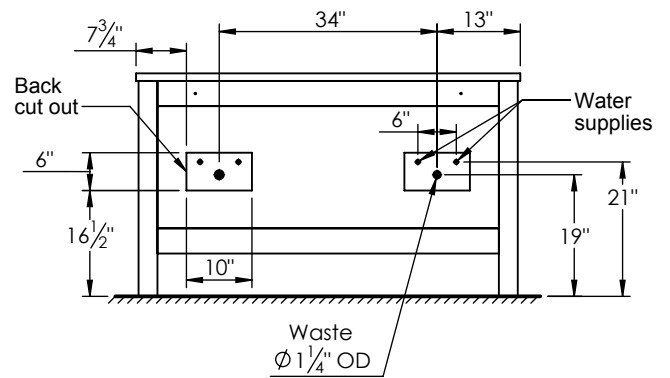

### PRODUCT DESCRIPTION

- PARSONS 60 Double free standing cabinet
- Available in Dark Walnut (30), Chestnut (35), Espresso (40), and Matte White (50) finish
- Solid wood frame and hardwood plywood construction
- Soft close drawer sliders and doors
- Features internal wood shelves
- Solid Surface counter top with integrated basin in Semigloss White (with overflow system)
- Solid Surface material is 38% polyester resin and 40% aluminum hydroxide powder
- Handles in brushed nickel (Chrome finish is optional)
- Nominal Dimensions:  
Width: 60", Depth: 22", Height: 35"

### ROUGHING-IN DIMENSIONS

**TOP VIEW**

**BACK VIEW**

**FRONT VIEW**

**SIDE VIEW**