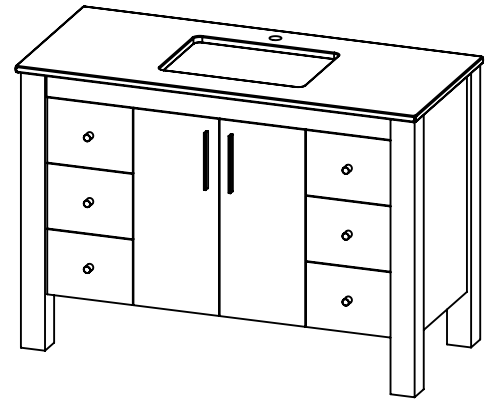

SPEC SHEET

PRODUCT DESCRIPTION

- PARSONS 49 free standing cabinet
- Available in Dark Walnut (30), Chestnut (35), and Espresso (40) finish
- Solid wood frame construction
- Soft close doors and drawers
- Features internal wood shelf
- Quartz stone top available in white, beige, and gray color
- Undermount porcelain basin available in white and beige color (with overflow hole)
- Handles in brushed nickel (Chrome finish is optional)
- Nominal Dimensions:

Width: 49"
Depth: 22"
Height: 34.5"

ROUGHING-IN DIMENSIONS