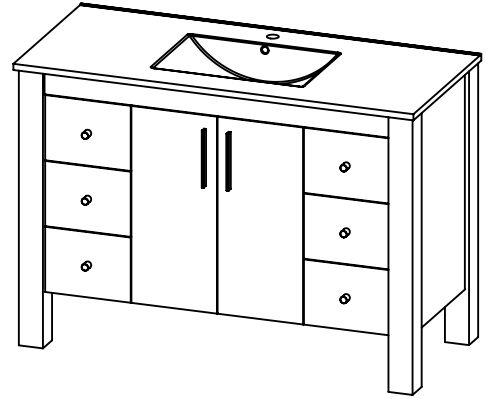

SPEC SHEET

PRODUCT DESCRIPTION

- PARSONS 49 free standing cabinet
- Available in Dark Walnut (30), Chestnut (35), and Espresso (40) finish
- Solid wood frame construction
- Soft close drawer sliders and doors
- Features internal wood shelf
- Porcelain top with integrated basin in white (with overflow)
- Handles in brushed nickel (Chrome finish is optional)
- Nominal Dimensions:

Width: 49"
Depth: 22"
Height: 34.5"

ROUGHING-IN DIMENSIONS