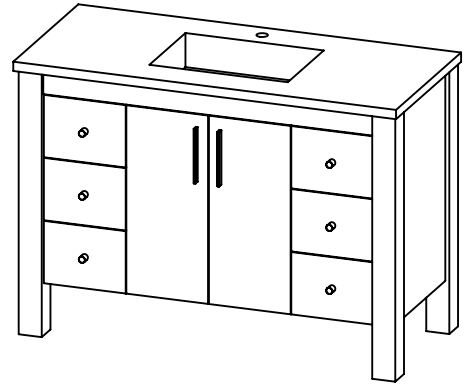

SPEC SHEET

PRODUCT DESCRIPTION

- PARSONS 49 free standing cabinet
- Available in Dark Walnut (30), Chestnut (35), Espresso (40), and Matte White (50) finish
- Solid wood frame and hardwood plywood construction
- Soft close drawer sliders and doors
- Knobs and handles in Brushed Nickel finish
- Drawer length is 18"
- Solid Surface counter top with integrated basin in Matt White (with overflow system)
- Solid Surface material is 38% polyester resin and 40% aluminum hydroxide powder
- Nominal Dimensions:
Width: 49", Depth: 22", Height: 35"

ROUGHING-IN DIMENSIONS