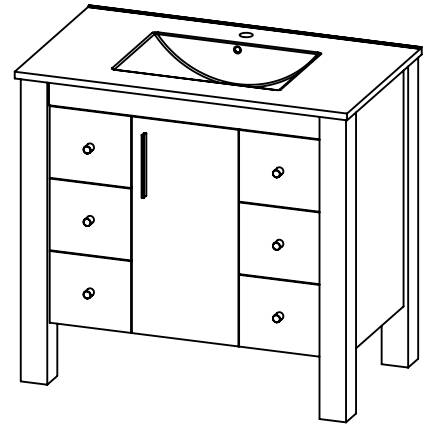

### PRODUCT DESCRIPTION

- PARSONS 37 free standing cabinet
- Available in Dark Walnut (30), Chestnut (35), and Espresso (40) finish
- Solid wood frame construction
- Soft close drawer sliders and doors
- Porcelain top with integrated basin in white (with overflow)
- Handles in brushed nickel (Chrome finish is optional)
- Nominal Dimensions:

Width: 37"  
Depth: 22"  
Height: 34.5"