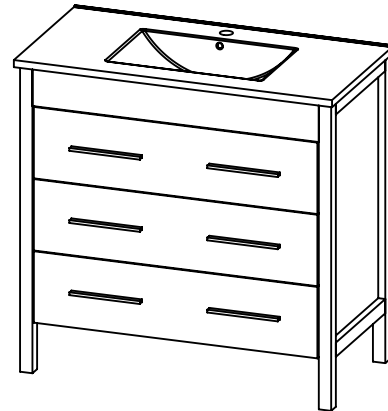

### PRODUCT DESCRIPTION

- Morris 36 wood cabinet
- Available in Dark Walnut (30) and Chestnut (35) finish
- Solid wood frame construction
- Soft close drawer sliders
- Porcelain top with integrated basin in white (with overflow)
- Handles in brushed nickel finish
- Nominal Dimensions:

Width: 35.5"  
Depth: 18"  
Height: 34.5"