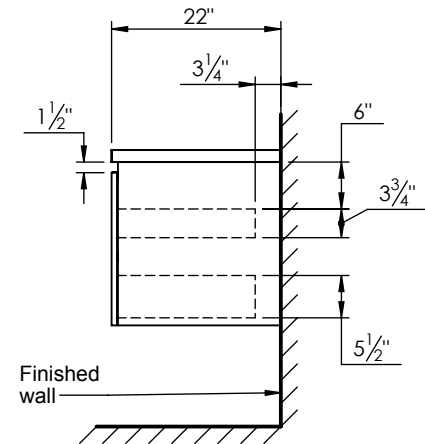

### PRODUCT DESCRIPTION

- Logan 72 Double wall mount cabinet
- Available in Natural Elm (36), Matte White (50), Rock Gray (52) and Natural Walnut (56) finish
- Cabinet is fully assembled
- Hardwood Plywood construction
- Soft close doors and drawers
- Features 4 glass dividers on the top drawer
- Features a removable wood divider on the bottom drawer
- Blum wall hung system
- Solid Surface counter top with integrated basins (with overflow)
- Solid Surface material is 38% polyester resin and 40% aluminum hydroxide powder
- Basin depth is 4 1/2"

### ROUGHING-IN DIMENSIONS