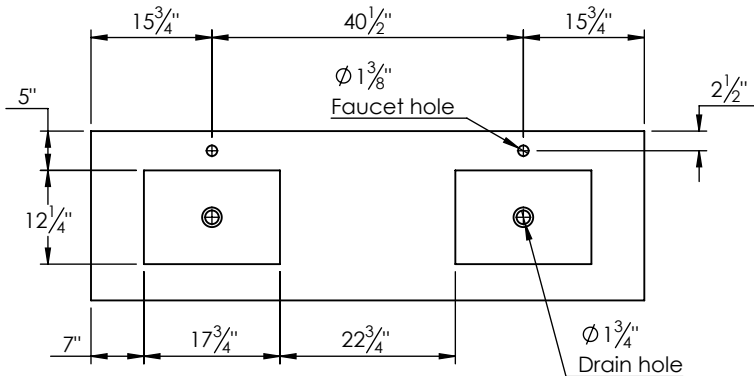

## SPEC SHEET

### PRODUCT DESCRIPTION

- Logan 72 Double wall mount cabinet
- Available in Natural Elm (36), Matte White (50), Rock Gray (52) and Natural Walnut (56) finish
- Cabinet is fully assembled
- Hardwood Plywood construction
- Soft close doors and drawers
- Features 4 glass dividers on the top drawer
- Features a removable wood divider on the bottom drawer
- Blum wall hung system
- Solid Surface counter top with integrated basins (with overflow)
- Solid Surface material is 38% polyester resin and 40% aluminum hydroxide powder
- Basin depth is 4 1/2"

### ROUGHING-IN DIMENSIONS