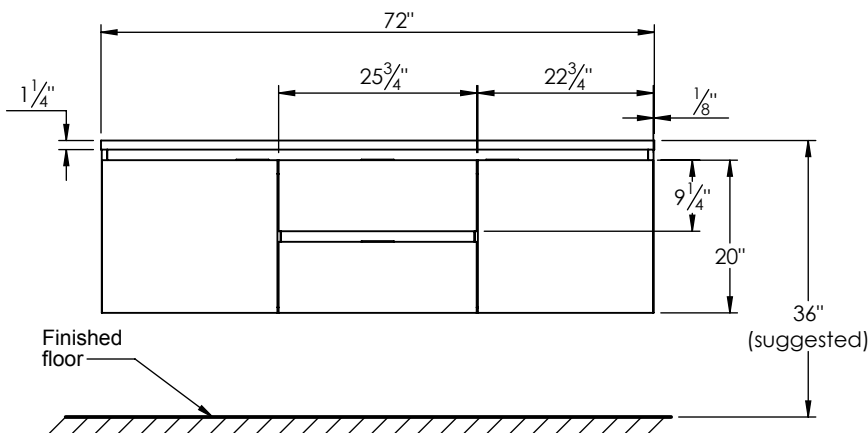

### PRODUCT DESCRIPTION

- Logan 72 Double wall mount cabinet
- Available in Natural Elm (36), Matte White (50), Rock Gray (52) and Natural Walnut (56) finish
- Cabinet is fully assembled
- Hardwood Plywood construction
- Soft close doors and drawers
- Features 4 glass dividers on the top drawer
- Features a removable wood divider on the bottom drawer
- Blum wall hung system
- Solid Surface counter top with integrated basins (with overflow)
- Solid Surface material is 38% polyester resin and 40% aluminum hydroxide powder
- Basin depth is 4 1/2"

### ROUGHING-IN DIMENSIONS