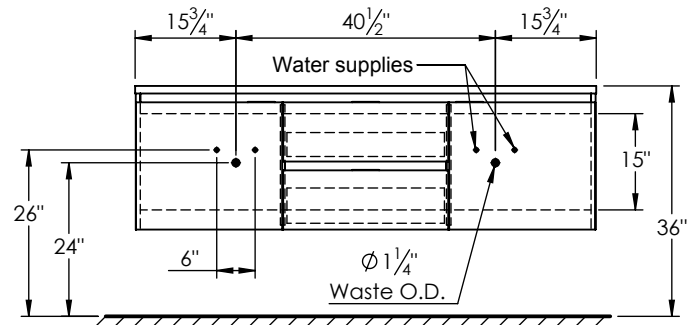

## SPEC SHEET

### PRODUCT DESCRIPTION

- Logan 72 Double wall mount cabinet
- Available in Natural Elm (36), Matte White (50), Rock Gray (52) and Natural Walnut (56) finish
- Cabinet is fully assembled
- Hardwood Plywood construction
- Soft close doors and drawers
- Features 4 glass dividers on the top drawer
- Features a removable wood divider on the bottom drawer
- Blum wall hung system
- Solid Surface counter top with integrated basins (with overflow)
- Solid Surface material is 38% polyester resin and 40% aluminum hydroxide powder
- Basin depth is 4 1/2"

### ROUGHING-IN DIMENSIONS