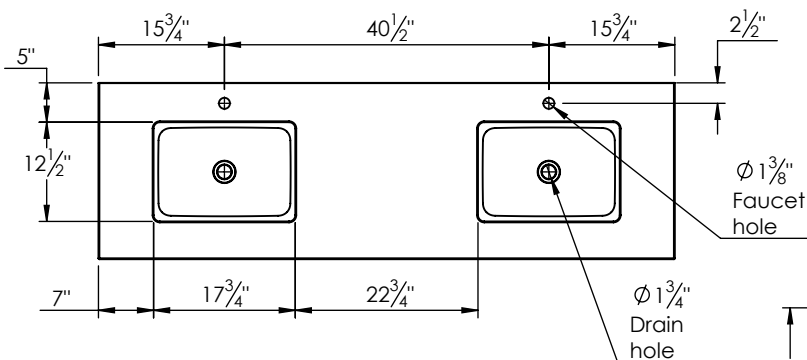

SPEC SHEET

PRODUCT DESCRIPTION

- Logan 72 Double wall mount cabinet
- Available in Natural Elm (36), Matte White (50), Rock Gray (52) and Natural Walnut (56) finish
- Cabinet is fully assembled
- Hardwood Plywood construction
- Soft close doors and drawer
- Features 4 glass dividers on the top drawer
- Features a removable wood divider on the bottom drawer
- Blum wall hung system
- Includes a quartz stone counter top available in white, calacatta, and concrete gray color
- Back and side splash are optional
- Lotus undermount porcelain basins with square shape in white (with overflow hole)
- Basin depth is 5" (including top thickness)

ROUGHING-IN DIMENSIONS

ROUGH PLUMBING