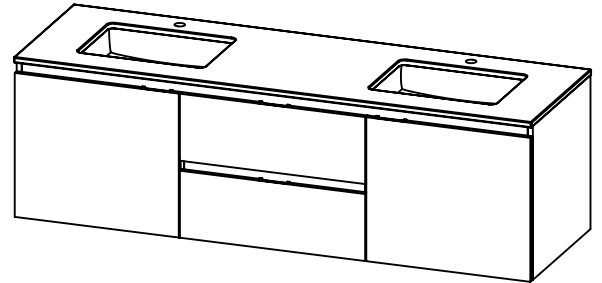

SPEC SHEET

PRODUCT DESCRIPTION

- Logan 72 Double wall mount cabinet
- Available in Natural Elm (36), Matte White (50), Rock Gray (52) and Natural Walnut (56) finish
- Cabinet is fully assembled
- Hardwood Plywood construction
- Soft close doors and drawer
- Features 4 glass dividers on the top drawer
- Features a removable wood divider on the bottom drawer
- Blum wall hung system
- Includes a quartz stone counter top available in white, calacatta, and concrete gray color
- Back and side splash are optional
- Lotus undermount porcelain basins with square shape in white (with overflow hole)
- Basin depth is 5" (including top thickness)

ROUGHING-IN DIMENSIONS

ROUGH PLUMBING