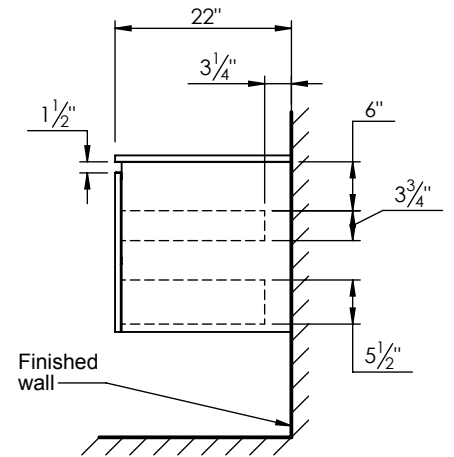

SPEC SHEET

PRODUCT DESCRIPTION

- Logan 72 Double wall mount cabinet
- Available in Natural Elm (36), Matte White (50), Rock Gray (52) and Natural Walnut (56) finish
- Cabinet is fully assembled
- Hardwood Plywood construction
- Soft close doors and drawer
- Features 4 glass dividers on the top drawer
- Features a removable wood divider on the bottom drawer
- Blum wall hung system
- Includes a quartz stone counter top available in white, calacatta, and concrete gray color
- Back and side splash are optional
- Lotus undermount porcelain basins with square shape in white (with overflow hole)
- Basin depth is 5" (including top thickness)

ROUGHING-IN DIMENSIONS

ROUGH PLUMBING