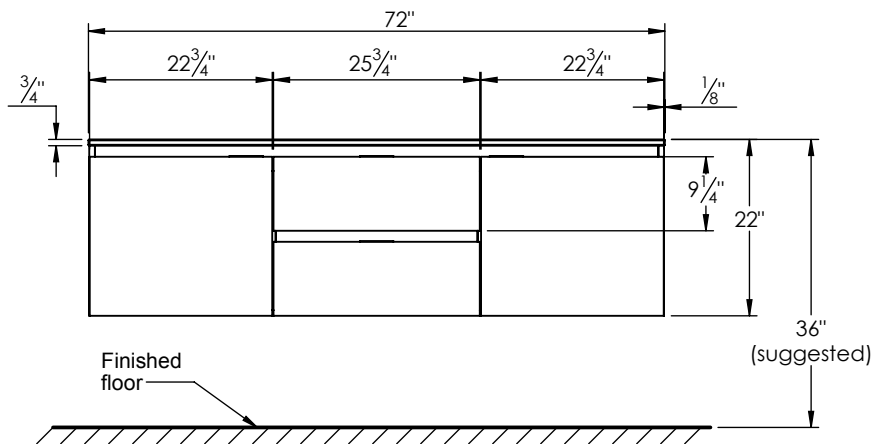

SPEC SHEET

PRODUCT DESCRIPTION

- Logan 72 Double wall mount cabinet
- Available in Natural Elm (36), Matte White (50), Rock Gray (52) and Natural Walnut (56) finish
- Cabinet is fully assembled
- Hardwood Plywood construction
- Soft close doors and drawer
- Features 4 glass dividers on the top drawer
- Features a removable wood divider on the bottom drawer
- Blum wall hung system
- Includes a quartz stone counter top available in white, calacatta, and concrete gray color
- Back and side splash are optional
- Lotus undermount porcelain basins with square shape in white (with overflow hole)
- Basin depth is 5" (including top thickness)

ROUGHING-IN DIMENSIONS

ROUGH PLUMBING