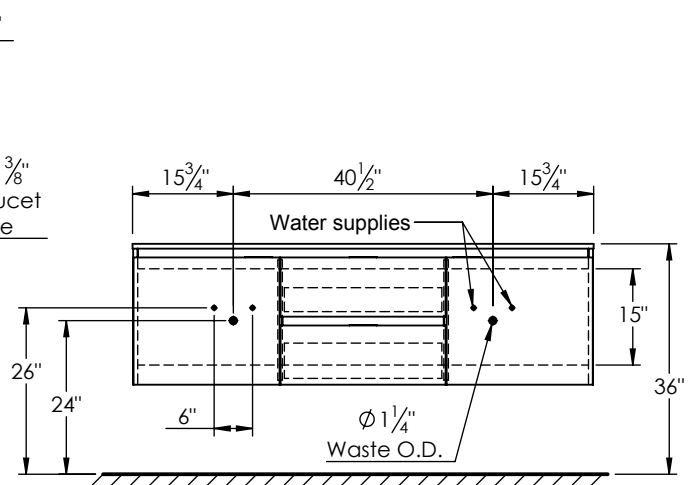

SPEC SHEET

PRODUCT DESCRIPTION

- Logan 72 Double wall mount cabinet
- Available in Natural Elm (36), Matte White (50), Rock Gray (52) and Natural Walnut (56) finish
- Cabinet is fully assembled
- Hardwood Plywood construction
- Soft close doors and drawer
- Features 4 glass dividers on the top drawer
- Features a removable wood divider on the bottom drawer
- Blum wall hung system
- Includes a quartz stone counter top available in white, calacatta, and concrete gray color
- Back and side splash are optional
- Lotus undermount porcelain basins with square shape in white (with overflow hole)
- Basin depth is 5" (including top thickness)

ROUGHING-IN DIMENSIONS

ROUGH PLUMBING