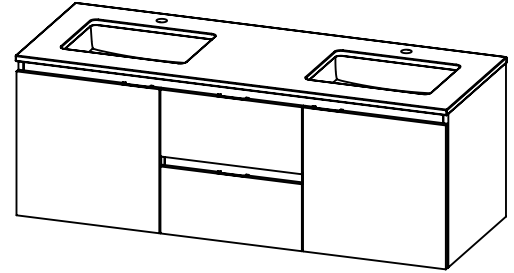

### PRODUCT DESCRIPTION

- Logan 60 Double wall mount cabinet
- Available in Natural Elm (36), Matte White (50), Rock Gray (52) and Natural Walnut (56) finish
- Cabinet is fully assembled
- Hardwood Plywood construction
- Soft close doors and drawer
- Features 4 glass dividers on the top drawer
- Features a removable wood divider on the bottom drawer
- Blum wall hung system
- Includes a quartz stone counter top available in white, calacatta, and concrete gray color
- Back and side splash are optional
- Lotus undermount porcelain basins with square shape in white (with overflow hole)
- Basin depth is 5" (including top thickness)

### ROUGHING-IN DIMENSIONS