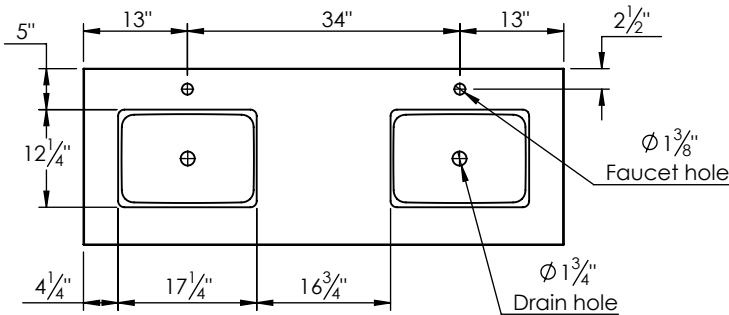

## SPEC SHEET

### PRODUCT DESCRIPTION

- Logan 60 Double wall mount cabinet
- Available in Natural Elm (36), Matte White (50), Rock Gray (52) and Natural Walnut (56) finish
- Cabinet is fully assembled
- Hardwood Plywood construction
- Soft close doors and drawer
- Features 4 glass dividers on the top drawer
- Features a removable wood divider on the bottom drawer
- Blum wall hung system
- Includes a quartz stone counter top available in white, calacatta, and concrete gray color
- Back and side splash are optional
- Lotus undermount porcelain basins with square shape in white (with overflow hole)
- Basin depth is 5" (including top thickness)

### ROUGHING-IN DIMENSIONS