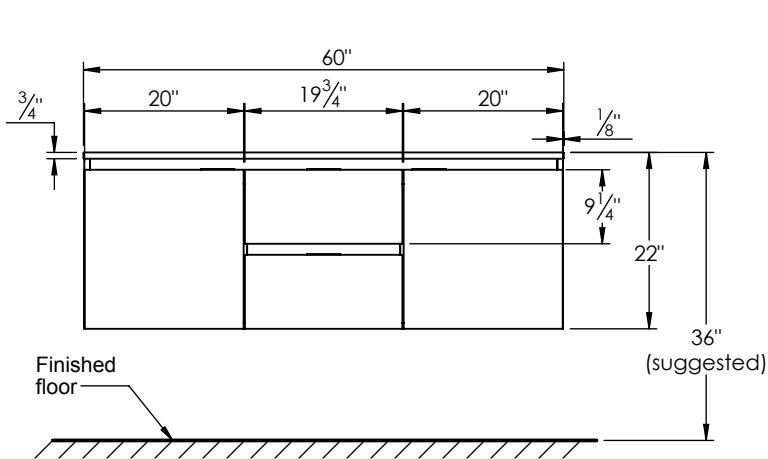

### PRODUCT DESCRIPTION

- Logan 60 Double wall mount cabinet
- Available in Natural Elm (36), Matte White (50), Rock Gray (52) and Natural Walnut (56) finish
- Cabinet is fully assembled
- Hardwood Plywood construction
- Soft close doors and drawer
- Features 4 glass dividers on the top drawer
- Features a removable wood divider on the bottom drawer
- Blum wall hung system
- Includes a quartz stone counter top available in white, calacatta, and concrete gray color
- Back and side splash are optional
- Lotus undermount porcelain basins with square shape in white (with overflow hole)
- Basin depth is 5" (including top thickness)

### ROUGHING-IN DIMENSIONS