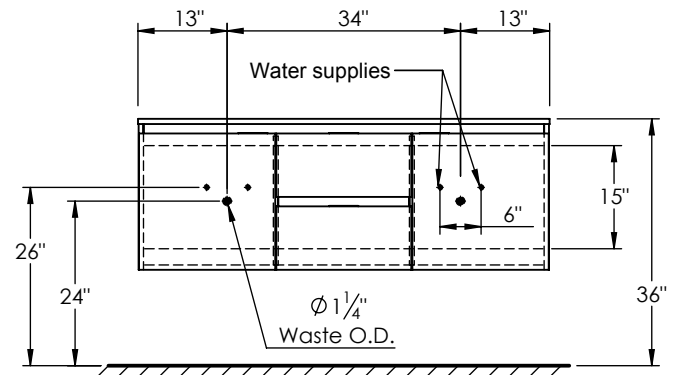

## SPEC SHEET

### PRODUCT DESCRIPTION

- Logan 60 Double wall mount cabinet
- Available in Natural Elm (36), Matte White (50), Rock Gray (52) and Natural Walnut (56) finish
- Cabinet is fully assembled
- Hardwood Plywood construction
- Soft close doors and drawer
- Features 4 glass dividers on the top drawer
- Features a removable wood divider on the bottom drawer
- Blum wall hung system
- Includes a quartz stone counter top available in white, calacatta, and concrete gray color
- Back and side splash are optional
- Lotus undermount porcelain basins with square shape in white (with overflow hole)
- Basin depth is 5" (including top thickness)

### ROUGHING-IN DIMENSIONS