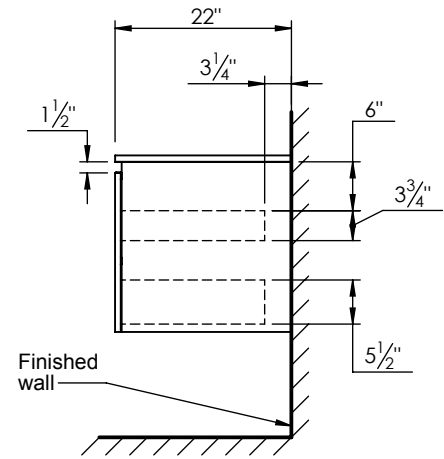

### PRODUCT DESCRIPTION

- Logan 60 Double wall mount cabinet
- Available in Natural Elm (36), Matte White (50), Rock Gray (52) and Natural Walnut (56) finish
- Cabinet is fully assembled
- Hardwood Plywood construction
- Soft close doors and drawer
- Features 4 glass dividers on the top drawer
- Features a removable wood divider on the bottom drawer
- Blum wall hung system
- Includes a quartz stone counter top available in white, calacatta, and concrete gray color
- Back and side splash are optional
- Lotus undermount porcelain basins with square shape in white (with overflow hole)
- Basin depth is 5" (including top thickness)

### ROUGHING-IN DIMENSIONS