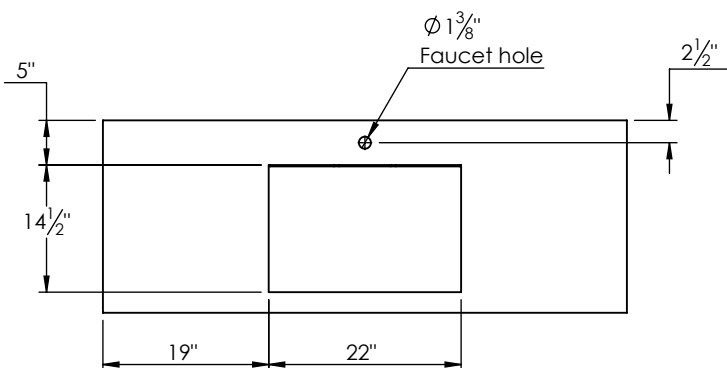

SPEC SHEET

PRODUCT DESCRIPTION

- Logan 60 single basin wall mount cabinet
- Available in Natural Elm (36), Matte White (50), Rock Gray (52) and Natural Walnut (56) finish
- Cabinet is fully assembled
- Hardwood Plywood box construction
- Soft close doors and drawers
- Features 4 glass dividers on the top drawer
- Includes 2 Internal adjustable wood shelves
- Low profile metal groove handles
- Blum wall hung system
- Solid Surface counter top with integrated basin and infinity drain in Matt White
- Solid Surface material is 38% polyester resin and 60% aluminum hydroxide powder
- Drain assembly and 10" drain tail included
- Basin depth is 3 1/2"

ROUGHING-IN DIMENSIONS

FRONT VIEW

SIDE VIEW

TOP VIEW

ROUGH PLUMBING