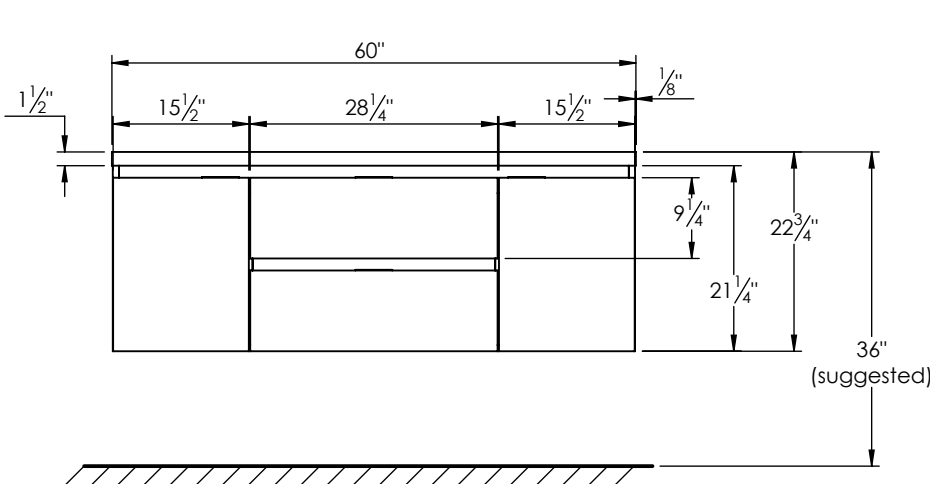

SPEC SHEET

PRODUCT DESCRIPTION

- Logan 60 single basin wall mount cabinet
- Available in Natural Elm (36), Matte White (50), Rock Gray (52) and Natural Walnut (56) finish
- Cabinet is fully assembled
- Hardwood Plywood box construction
- Soft close doors and drawers
- Features 4 glass dividers on the top drawer
- Includes 2 Internal adjustable wood shelves
- Low profile metal groove handles
- Blum wall hung system
- Solid Surface counter top with integrated basin and infinity drain in Matt White
- Solid Surface material is 38% polyester resin and 60% aluminum hydroxide powder
- Drain assembly and 10" drain tail included
- Basin depth is 3 1/2"

ROUGHING-IN DIMENSIONS

FRONT VIEW

SIDE VIEW

TOP VIEW

ROUGH PLUMBING