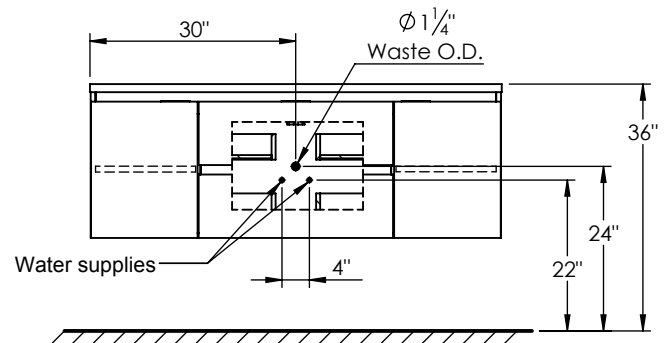

SPEC SHEET

PRODUCT DESCRIPTION

- Logan 60 single basin wall mount cabinet
- Available in Natural Elm (36), Matte White (50), Rock Gray (52) and Natural Walnut (56) finish
- Cabinet is fully assembled
- Hardwood Plywood box construction
- Soft close doors and drawers
- Features 4 glass dividers on the top drawer
- Includes 2 Internal adjustable wood shelves
- Low profile metal groove handles
- Blum wall hung system
- Solid Surface counter top with integrated basin and infinity drain in Matt White
- Solid Surface material is 38% polyester resin and 60% aluminum hydroxide powder
- Drain assembly and 10" drain tail included
- Basin depth is 3 1/2"

ROUGHING-IN DIMENSIONS

FRONT VIEW

SIDE VIEW

TOP VIEW

ROUGH PLUMBING