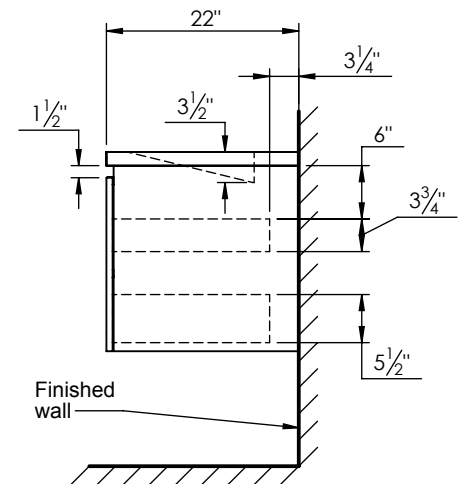

SPEC SHEET

PRODUCT DESCRIPTION

- Logan 60 single basin wall mount cabinet
- Available in Natural Elm (36), Matte White (50), Rock Gray (52) and Natural Walnut (56) finish
- Cabinet is fully assembled
- Hardwood Plywood box construction
- Soft close doors and drawers
- Features 4 glass dividers on the top drawer
- Includes 2 Internal adjustable wood shelves
- Low profile metal groove handles
- Blum wall hung system
- Solid Surface counter top with integrated basin and infinity drain in Matt White
- Solid Surface material is 38% polyester resin and 60% aluminum hydroxide powder
- Drain assembly and 10" drain tail included
- Basin depth is 3 1/2"

ROUGHING-IN DIMENSIONS

FRONT VIEW

SIDE VIEW

TOP VIEW

ROUGH PLUMBING