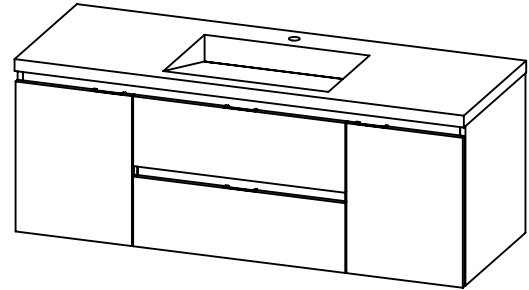

SPEC SHEET

PRODUCT DESCRIPTION

- Logan 60 single basin wall mount cabinet
- Available in Natural Elm (36), Matte White (50), Rock Gray (52) and Natural Walnut (56) finish
- Cabinet is fully assembled
- Hardwood Plywood box construction
- Soft close doors and drawers
- Features 4 glass dividers on the top drawer
- Includes 2 Internal adjustable wood shelves
- Low profile metal groove handles
- Blum wall hung system
- Solid Surface counter top with integrated basin and infinity drain in Matt White
- Solid Surface material is 38% polyester resin and 60% aluminum hydroxide powder
- Drain assembly and 10" drain tail included
- Basin depth is 3 1/2"

ROUGHING-IN DIMENSIONS

FRONT VIEW

SIDE VIEW

TOP VIEW

ROUGH PLUMBING