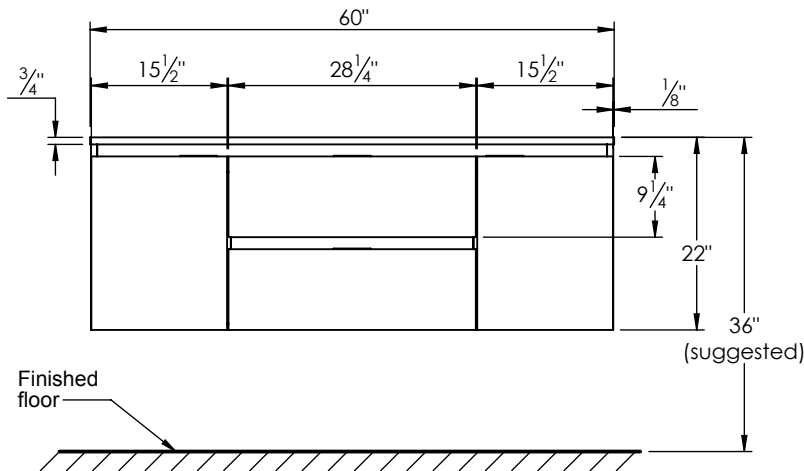

SPEC SHEET

PRODUCT DESCRIPTION

- Logan 60 single basin wall mount cabinet
- Available in Natural Elm (36), Matte White (50), Rock Gray (52) and Natural Walnut (56) finish
- Cabinet is fully assembled
- Hardwood Plywood box construction
- Soft close doors and drawers
- Features 4 glass dividers on the top drawer
- Includes 2 Internal adjustable wood shelves
- Low profile metal groove handles
- Blum wall hung system
- Includes a quartz stone counter top available in white, calacatta, and concrete gray color
- Back and side splash are optional
- Lotus undermount porcelain basin in white (with overflow hole)
- Basin depth is 5" (including top thickness)

ROUGHING-IN DIMENSIONS

ROUGH PLUMBING