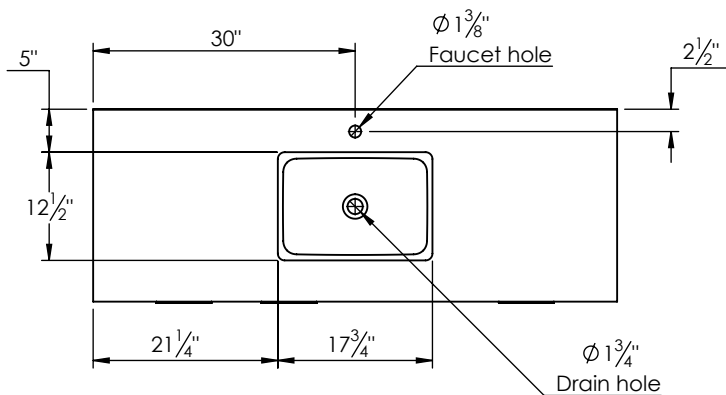

SPEC SHEET

PRODUCT DESCRIPTION

- Logan 60 single basin wall mount cabinet
- Available in Natural Elm (36), Matte White (50), Rock Gray (52) and Natural Walnut (56) finish
- Cabinet is fully assembled
- Hardwood Plywood box construction
- Soft close doors and drawers
- Features 4 glass dividers on the top drawer
- Includes 2 Internal adjustable wood shelves
- Low profile metal groove handles
- Blum wall hung system
- Includes a quartz stone counter top available in white, calacatta, and concrete gray color
- Back and side splash are optional
- Lotus undermount porcelain basin in white (with overflow hole)
- Basin depth is 5" (including top thickness)

ROUGHING-IN DIMENSIONS

ROUGH PLUMBING