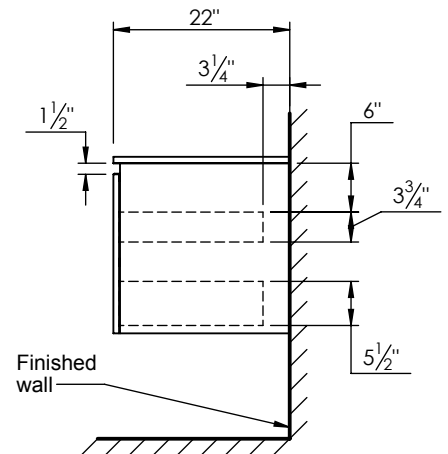

SPEC SHEET

PRODUCT DESCRIPTION

- Logan 60 single basin wall mount cabinet
- Available in Natural Elm (36), Matte White (50), Rock Gray (52) and Natural Walnut (56) finish
- Cabinet is fully assembled
- Hardwood Plywood box construction
- Soft close doors and drawers
- Features 4 glass dividers on the top drawer
- Includes 2 Internal adjustable wood shelves
- Low profile metal groove handles
- Blum wall hung system
- Includes a quartz stone counter top available in white, calacatta, and concrete gray color
- Back and side splash are optional
- Lotus undermount porcelain basin in white (with overflow hole)
- Basin depth is 5" (including top thickness)

ROUGHING-IN DIMENSIONS

ROUGH PLUMBING