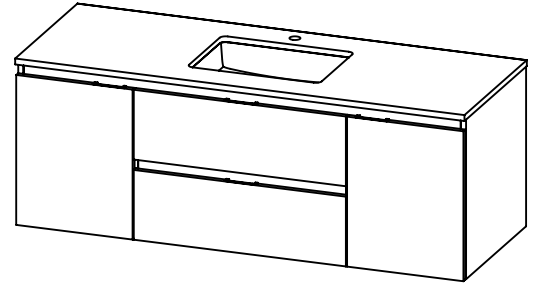

SPEC SHEET

PRODUCT DESCRIPTION

- Logan 60 single basin wall mount cabinet
- Available in Natural Elm (36), Matte White (50), Rock Gray (52) and Natural Walnut (56) finish
- Cabinet is fully assembled
- Hardwood Plywood box construction
- Soft close doors and drawers
- Features 4 glass dividers on the top drawer
- Includes 2 Internal adjustable wood shelves
- Low profile metal groove handles
- Blum wall hung system
- Includes a quartz stone counter top available in white, calacatta, and concrete gray color
- Back and side splash are optional
- Lotus undermount porcelain basin in white (with overflow hole)
- Basin depth is 5" (including top thickness)

ROUGHING-IN DIMENSIONS

ROUGH PLUMBING