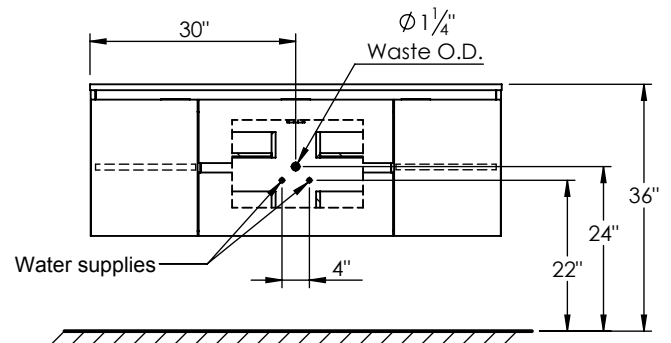

SPEC SHEET

PRODUCT DESCRIPTION

- Logan 60 single basin wall mount cabinet
- Available in Natural Elm (36), Matte White (50), Rock Gray (52) and Natural Walnut (56) finish
- Cabinet is fully assembled
- Hardwood Plywood box construction
- Soft close doors and drawers
- Features 4 glass dividers on the top drawer
- Includes 2 Internal adjustable wood shelves
- Low profile metal groove handles
- Blum wall hung system
- Includes a quartz stone counter top available in white, calacatta, and concrete gray color
- Back and side splash are optional
- Lotus undermount porcelain basin in white (with overflow hole)
- Basin depth is 5" (including top thickness)

ROUGHING-IN DIMENSIONS

ROUGH PLUMBING