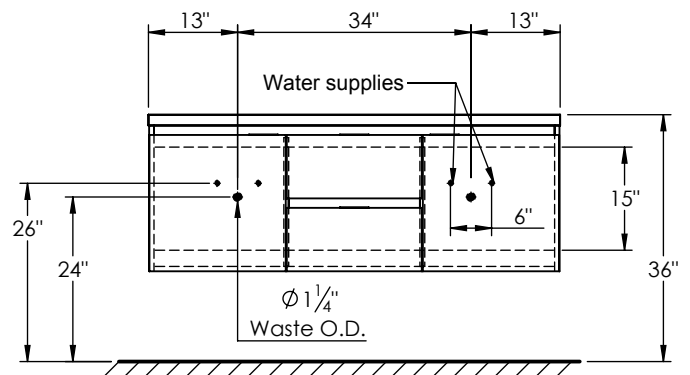

SPEC SHEET

PRODUCT DESCRIPTION

- Logan 60 double basin wall mount cabinet
- Available in Natural Elm (36), Matte White (50), Rock Gray (52) and Natural Walnut (56) finish
- Cabinet is fully assembled
- Hardwood Plywood box construction
- Soft close doors and drawers
- Features 4 glass dividers on the top drawer
- Features a removable wood divider on the bottom drawer
- Low profile metal groove handles
- Blum wall hung system
- Solid Surface counter top with integrated basins (with overflow)
- Solid Surface material is 38% polyester resin and 60% aluminum hydroxide powder
- Basin depth is 4 1/2"

ROUGHING-IN DIMENSIONS

ROUGH PLUMBING