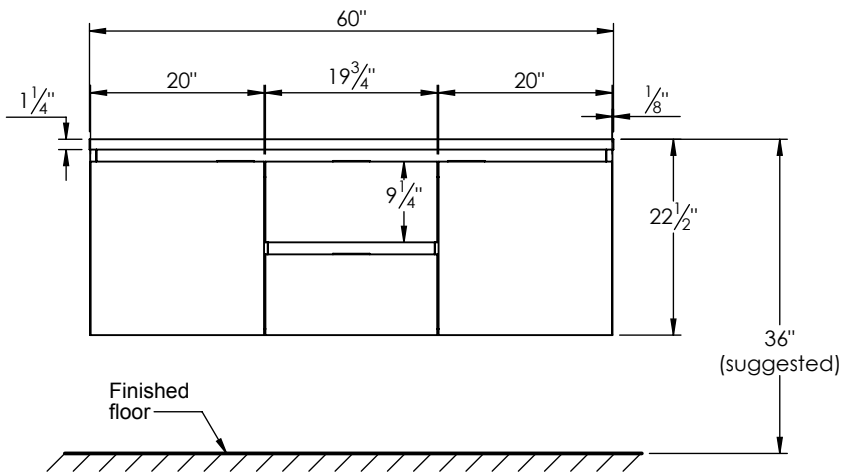

SPEC SHEET

PRODUCT DESCRIPTION

- Logan 60 double basin wall mount cabinet
- Available in Natural Elm (36), Matte White (50), Rock Gray (52) and Natural Walnut (56) finish
- Cabinet is fully assembled
- Hardwood Plywood box construction
- Soft close doors and drawers
- Features 4 glass dividers on the top drawer
- Features a removable wood divider on the bottom drawer
- Low profile metal groove handles
- Blum wall hung system
- Solid Surface counter top with integrated basins (with overflow)
- Solid Surface material is 38% polyester resin and 60% aluminum hydroxide powder
- Basin depth is 4 1/2"

ROUGHING-IN DIMENSIONS

ROUGH PLUMBING