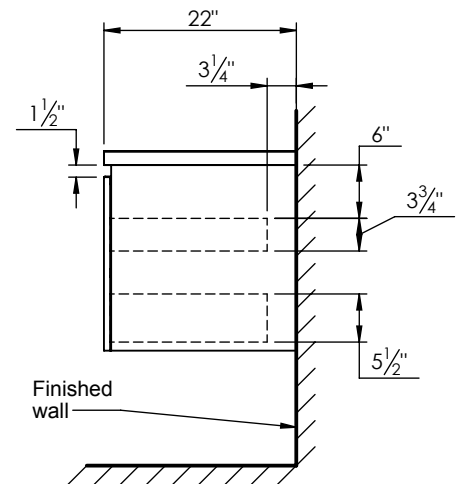

SPEC SHEET

PRODUCT DESCRIPTION

- Logan 60 double basin wall mount cabinet
- Available in Natural Elm (36), Matte White (50), Rock Gray (52) and Natural Walnut (56) finish
- Cabinet is fully assembled
- Hardwood Plywood box construction
- Soft close doors and drawers
- Features 4 glass dividers on the top drawer
- Features a removable wood divider on the bottom drawer
- Low profile metal groove handles
- Blum wall hung system
- Solid Surface counter top with integrated basins (with overflow)
- Solid Surface material is 38% polyester resin and 60% aluminum hydroxide powder
- Basin depth is 4 1/2"

ROUGHING-IN DIMENSIONS

ROUGH PLUMBING