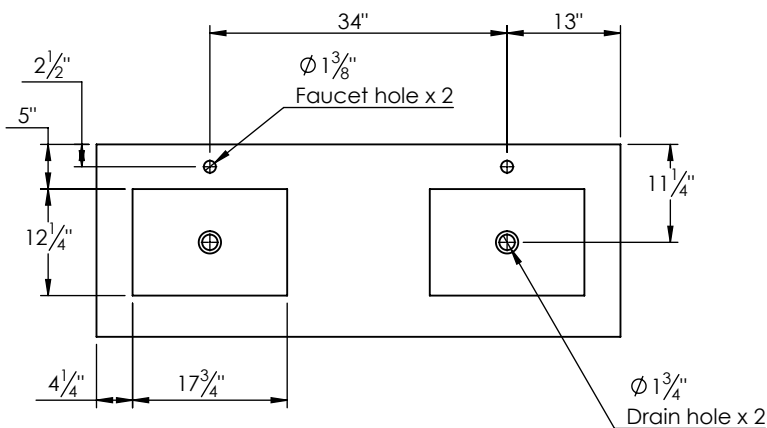

SPEC SHEET

PRODUCT DESCRIPTION

- Logan 60 double basin wall mount cabinet
- Available in Natural Elm (36), Matte White (50), Rock Gray (52) and Natural Walnut (56) finish
- Cabinet is fully assembled
- Hardwood Plywood box construction
- Soft close doors and drawers
- Features 4 glass dividers on the top drawer
- Features a removable wood divider on the bottom drawer
- Low profile metal groove handles
- Blum wall hung system
- Solid Surface counter top with integrated basins (with overflow)
- Solid Surface material is 38% polyester resin and 60% aluminum hydroxide powder
- Basin depth is 4 1/2"

ROUGHING-IN DIMENSIONS

ROUGH PLUMBING