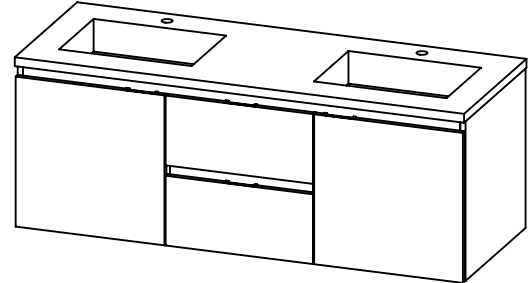

SPEC SHEET

PRODUCT DESCRIPTION

- Logan 60 double basin wall mount cabinet
- Available in Natural Elm (36), Matte White (50), Rock Gray (52) and Natural Walnut (56) finish
- Cabinet is fully assembled
- Hardwood Plywood box construction
- Soft close doors and drawers
- Features 4 glass dividers on the top drawer
- Features a removable wood divider on the bottom drawer
- Low profile metal groove handles
- Blum wall hung system
- Solid Surface counter top with integrated basins (with overflow)
- Solid Surface material is 38% polyester resin and 60% aluminum hydroxide powder
- Basin depth is 4 1/2"

ROUGHING-IN DIMENSIONS

ROUGH PLUMBING