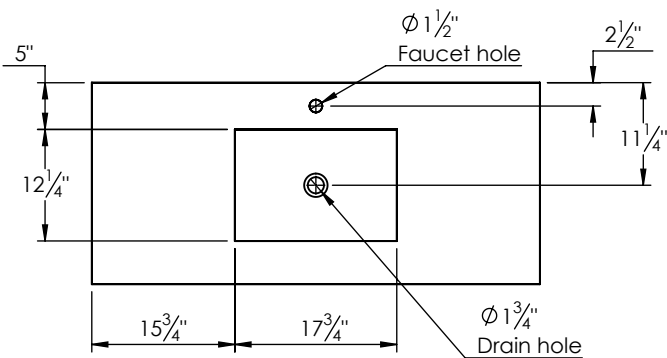

## SPEC SHEET

### PRODUCT DESCRIPTION

- Logan 49 single basin wall mount cabinet
- Available in Natural Elm (36), Matte White (50), Rock Gray (52) and Natural Walnut (56) finish
- Cabinet is fully assembled
- Hardwood Plywood box construction
- Soft close doors and drawers
- Features 2 glass dividers on each of the top drawers
- Includes 2 adjustable shelves
- Low profile metal groove handles
- Blum wall hung system
- Solid Surface counter top with integrated basins (with overflow)
- Solid Surface material is 38% polyester resin and 40% aluminum hydroxide powder
- Basin depth is 4 1/2"

### ROUGHING-IN DIMENSIONS