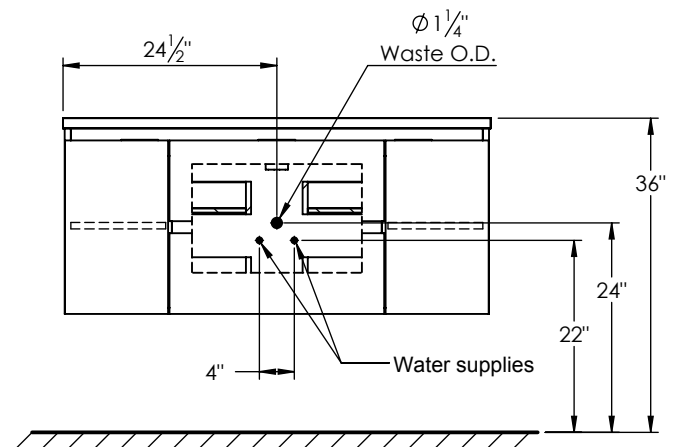

### PRODUCT DESCRIPTION

- Logan 49 single basin wall mount cabinet
- Available in Natural Elm (36), Matte White (50), Rock Gray (52) and Natural Walnut (56) finish
- Cabinet is fully assembled
- Hardwood Plywood box construction
- Soft close doors and drawers
- Features 2 glass dividers on each of the top drawers
- Includes 2 adjustable shelves
- Low profile metal groove handles
- Blum wall hung system
- Solid Surface counter top with integrated basins (with overflow)
- Solid Surface material is 38% polyester resin and 40% aluminum hydroxide powder
- Basin depth is 4 1/2"

### ROUGHING-IN DIMENSIONS