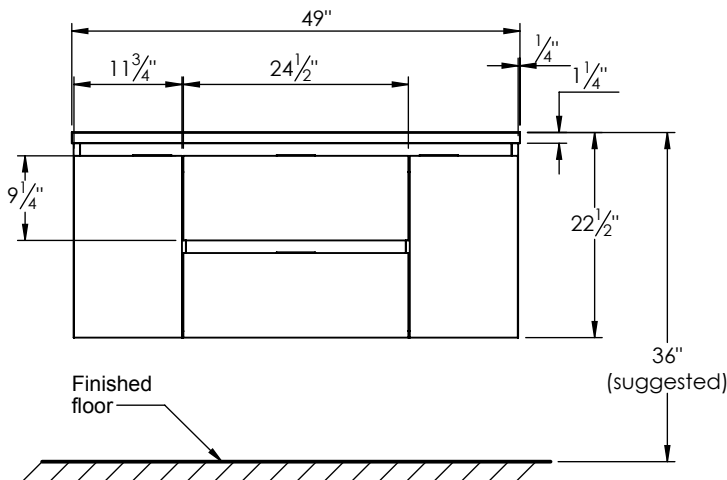

### PRODUCT DESCRIPTION

- Logan 49 single basin wall mount cabinet
- Available in Natural Elm (36), Matte White (50), Rock Gray (52) and Natural Walnut (56) finish
- Cabinet is fully assembled
- Hardwood Plywood box construction
- Soft close doors and drawers
- Features 2 glass dividers on each of the top drawers
- Includes 2 adjustable shelves
- Low profile metal groove handles
- Blum wall hung system
- Solid Surface counter top with integrated basins (with overflow)
- Solid Surface material is 38% polyester resin and 40% aluminum hydroxide powder
- Basin depth is 4 1/2"

### ROUGHING-IN DIMENSIONS