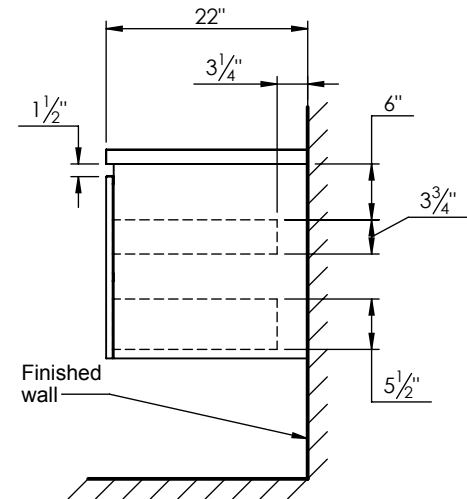

## SPEC SHEET

### PRODUCT DESCRIPTION

- Logan 49 single basin wall mount cabinet
- Available in Natural Elm (36), Matte White (50), Rock Gray (52) and Natural Walnut (56) finish
- Cabinet is fully assembled
- Hardwood Plywood box construction
- Soft close doors and drawers
- Features 2 glass dividers on each of the top drawers
- Includes 2 adjustable shelves
- Low profile metal groove handles
- Blum wall hung system
- Solid Surface counter top with integrated basins (with overflow)
- Solid Surface material is 38% polyester resin and 40% aluminum hydroxide powder
- Basin depth is 4 1/2"

### ROUGHING-IN DIMENSIONS