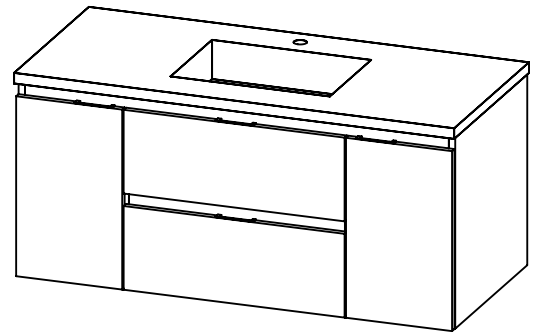

### PRODUCT DESCRIPTION

- Logan 49 single basin wall mount cabinet
- Available in Natural Elm (36), Matte White (50), Rock Gray (52) and Natural Walnut (56) finish
- Cabinet is fully assembled
- Hardwood Plywood box construction
- Soft close doors and drawers
- Features 2 glass dividers on each of the top drawers
- Includes 2 adjustable shelves
- Low profile metal groove handles
- Blum wall hung system
- Solid Surface counter top with integrated basins (with overflow)
- Solid Surface material is 38% polyester resin and 40% aluminum hydroxide powder
- Basin depth is 4 1/2"

### ROUGHING-IN DIMENSIONS