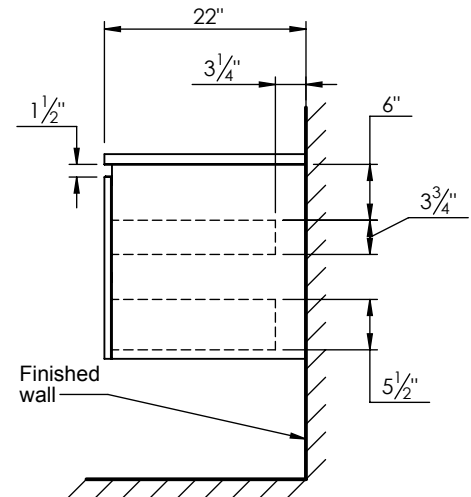

SPEC SHEET

PRODUCT DESCRIPTION

- Logan 49 single basin wall mount cabinet
- Available in Natural Elm (36), Matte White (50), Rock Gray (52) and Natural Walnut (56) finish
- Cabinet is fully assembled
- Hardwood Plywood box construction
- Soft close doors and drawers
- Features 4 glass dividers on the top drawer
- Includes 2 Internal adjustable wood shelves
- Low profile metal groove handles
- Blum wall hung system
- Includes a 3cm quartz stone counter top available in white and alabaster color
- Back and side splash are optional
- Lotus undermount porcelain basin in white (with overflow hole)
- Basin depth is 5.5" (including top thickness)

ROUGHING-IN DIMENSIONS

ROUGH PLUMBING