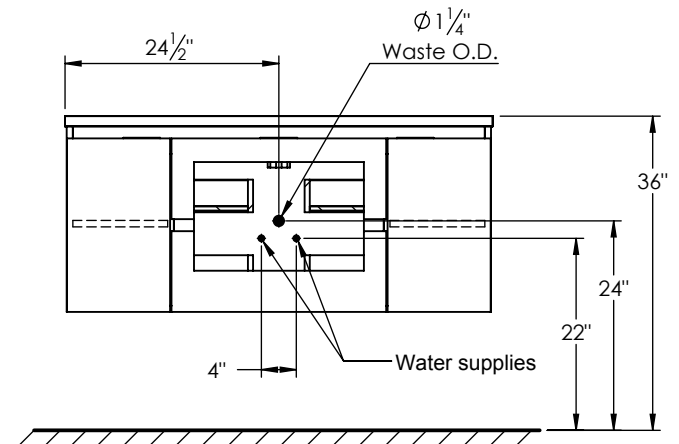

SPEC SHEET

PRODUCT DESCRIPTION

- Logan 49 single basin wall mount cabinet
- Available in Natural Elm (36), Matte White (50), Rock Gray (52) and Natural Walnut (56) finish
- Cabinet is fully assembled
- Hardwood Plywood box construction
- Soft close doors and drawers
- Features 4 glass dividers on the top drawer
- Includes 2 Internal adjustable wood shelves
- Low profile metal groove handles
- Blum wall hung system
- Includes a 3cm quartz stone counter top available in white and alabaster color
- Back and side splash are optional
- Lotus undermount porcelain basin in white (with overflow hole)
- Basin depth is 5.5" (including top thickness)

ROUGHING-IN DIMENSIONS

ROUGH PLUMBING