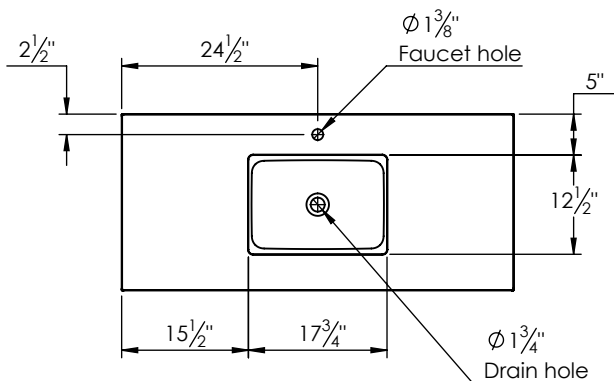

SPEC SHEET

PRODUCT DESCRIPTION

- Logan 49 single basin wall mount cabinet
- Available in Natural Elm (36), Matte White (50), Rock Gray (52) and Natural Walnut (56) finish
- Cabinet is fully assembled
- Hardwood Plywood box construction
- Soft close doors and drawers
- Features 4 glass dividers on the top drawer
- Includes 2 Internal adjustable wood shelves
- Low profile metal groove handles
- Blum wall hung system
- Includes a 3cm quartz stone counter top available in white and alabaster color
- Back and side splash are optional
- Lotus undermount porcelain basin in white (with overflow hole)
- Basin depth is 5.5" (including top thickness)

ROUGHING-IN DIMENSIONS

ROUGH PLUMBING