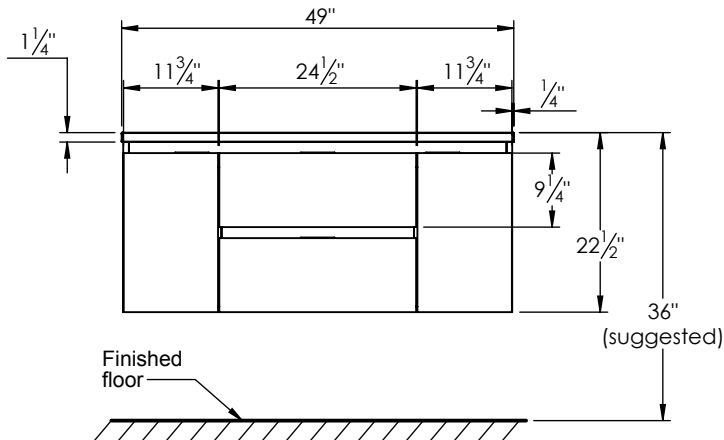

SPEC SHEET

PRODUCT DESCRIPTION

- Logan 49 single basin wall mount cabinet
- Available in Natural Elm (36), Matte White (50), Rock Gray (52) and Natural Walnut (56) finish
- Cabinet is fully assembled
- Hardwood Plywood box construction
- Soft close doors and drawers
- Features 4 glass dividers on the top drawer
- Includes 2 Internal adjustable wood shelves
- Low profile metal groove handles
- Blum wall hung system
- Includes a 3cm quartz stone counter top available in white and alabaster color
- Back and side splash are optional
- Lotus undermount porcelain basin in white (with overflow hole)
- Basin depth is 5.5" (including top thickness)

ROUGHING-IN DIMENSIONS

ROUGH PLUMBING