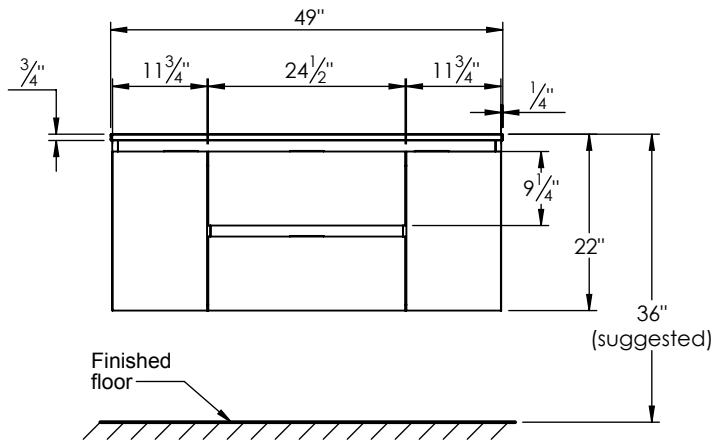

SPEC SHEET

PRODUCT DESCRIPTION

- Logan 49 single basin wall mount cabinet
- Available in Natural Elm (36), Matte White (50), Rock Gray (52) and Natural Walnut (56) finish
- Cabinet is fully assembled
- Hardwood Plywood box construction
- Soft close doors and drawers
- Features 4 glass dividers on the top drawer
- Includes 2 Internal adjustable wood shelves
- Low profile metal groove handles
- Blum wall hung system
- Includes a quartz stone counter top available in white, calacatta, and concrete gray color
- Back and side splash are optional
- Lotus undermount porcelain basin in white (with overflow hole)
- Basin depth is 5" (including top thickness)

ROUGHING-IN DIMENSIONS

ROUGH PLUMBING