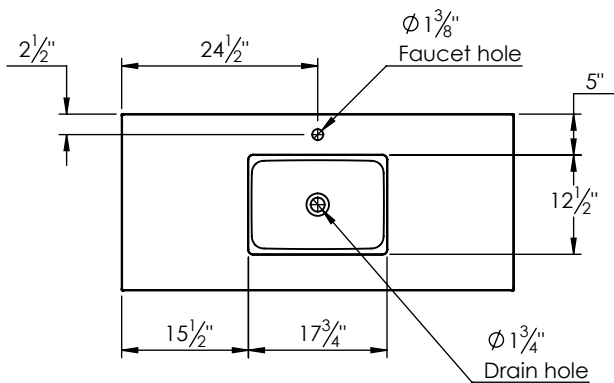

SPEC SHEET

PRODUCT DESCRIPTION

- Logan 49 single basin wall mount cabinet
- Available in Natural Elm (36), Matte White (50), Rock Gray (52) and Natural Walnut (56) finish
- Cabinet is fully assembled
- Hardwood Plywood box construction
- Soft close doors and drawers
- Features 4 glass dividers on the top drawer
- Includes 2 Internal adjustable wood shelves
- Low profile metal groove handles
- Blum wall hung system
- Includes a quartz stone counter top available in white, calacatta, and concrete gray color
- Back and side splash are optional
- Lotus undermount porcelain basin in white (with overflow hole)
- Basin depth is 5" (including top thickness)

ROUGHING-IN DIMENSIONS

ROUGH PLUMBING