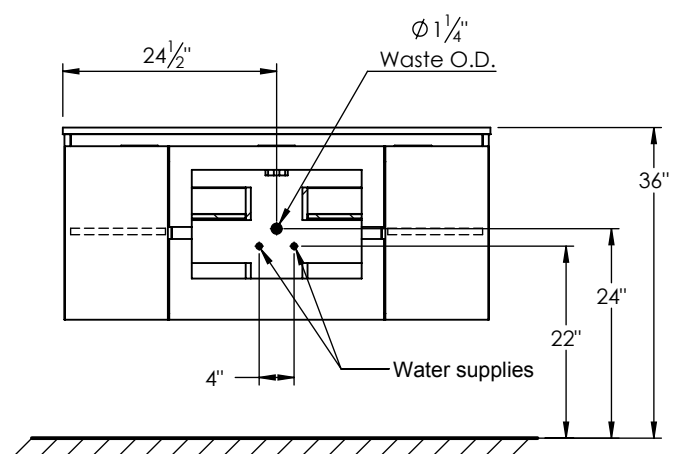

SPEC SHEET

PRODUCT DESCRIPTION

- Logan 49 single basin wall mount cabinet
- Available in Natural Elm (36), Matte White (50), Rock Gray (52) and Natural Walnut (56) finish
- Cabinet is fully assembled
- Hardwood Plywood box construction
- Soft close doors and drawers
- Features 4 glass dividers on the top drawer
- Includes 2 Internal adjustable wood shelves
- Low profile metal groove handles
- Blum wall hung system
- Includes a quartz stone counter top available in white, calacatta, and concrete gray color
- Back and side splash are optional
- Lotus undermount porcelain basin in white (with overflow hole)
- Basin depth is 5" (including top thickness)

ROUGHING-IN DIMENSIONS

ROUGH PLUMBING