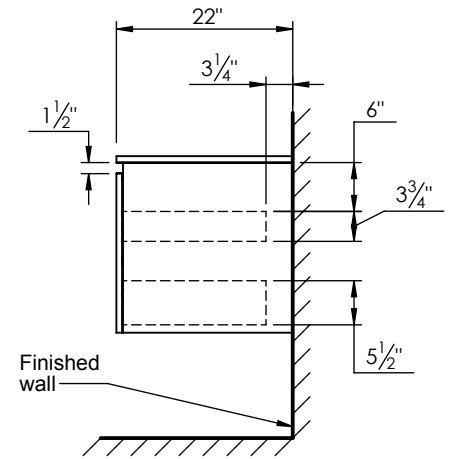

SPEC SHEET

PRODUCT DESCRIPTION

- Logan 49 single basin wall mount cabinet
- Available in Natural Elm (36), Matte White (50), Rock Gray (52) and Natural Walnut (56) finish
- Cabinet is fully assembled
- Hardwood Plywood box construction
- Soft close doors and drawers
- Features 4 glass dividers on the top drawer
- Includes 2 Internal adjustable wood shelves
- Low profile metal groove handles
- Blum wall hung system
- Includes a quartz stone counter top available in white, calacatta, and concrete gray color
- Back and side splash are optional
- Lotus undermount porcelain basin in white (with overflow hole)
- Basin depth is 5" (including top thickness)

ROUGHING-IN DIMENSIONS

ROUGH PLUMBING