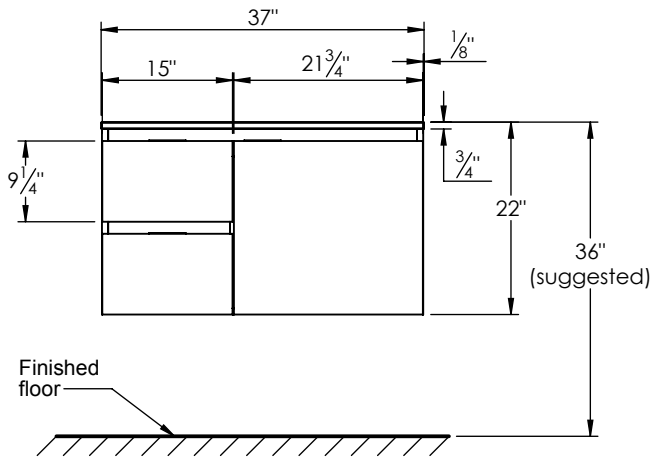

SPEC SHEET

PRODUCT DESCRIPTION

- Logan 37 wall mount vanity
- Available in Natural Elm (36), Matte White (50), Rock Gray (52) and Natural Walnut (56) finish
- Cabinet is fully assembled
- Hardwood Plywood construction
- Soft close door and drawers
- Features 2 glass dividers on the top drawer
- Features a removable wood divider on the bottom drawer
- Blum wall hung system
- Includes a quartz stone counter top available in white, calacatta, and concrete gray color
- Back and side splash are optional
- Lotus undermount porcelain basin with square shape in white (with overflow hole)
- Basin depth is 5" (including top thickness)

ROUGHING-IN DIMENSIONS

ROUGH PLUMBING