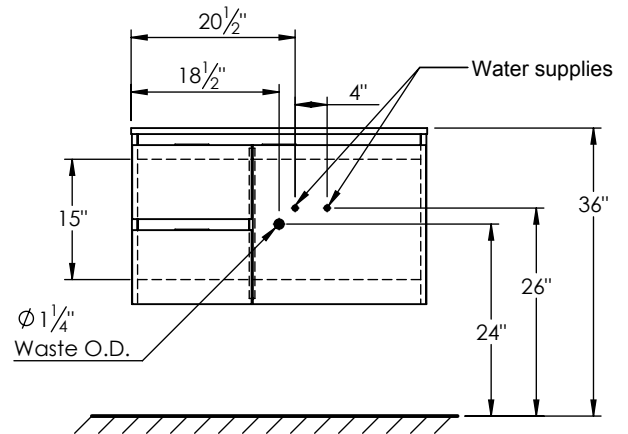

SPEC SHEET

PRODUCT DESCRIPTION

- Logan 37 wall mount vanity
- Available in Natural Elm (36), Matte White (50), Rock Gray (52) and Natural Walnut (56) finish
- Cabinet is fully assembled
- Hardwood Plywood construction
- Soft close door and drawers
- Features 2 glass dividers on the top drawer
- Features a removable wood divider on the bottom drawer
- Blum wall hung system
- Includes a quartz stone counter top available in white, calacatta, and concrete gray color
- Back and side splash are optional
- Lotus undermount porcelain basin with square shape in white (with overflow hole)
- Basin depth is 5" (including top thickness)

ROUGHING-IN DIMENSIONS

ROUGH PLUMBING