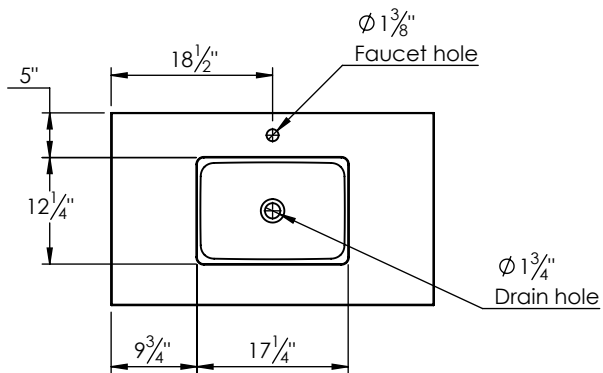

SPEC SHEET

PRODUCT DESCRIPTION

- Logan 37 wall mount vanity
- Available in Natural Elm (36), Matte White (50), Rock Gray (52) and Natural Walnut (56) finish
- Cabinet is fully assembled
- Hardwood Plywood construction
- Soft close door and drawers
- Features 2 glass dividers on the top drawer
- Features a removable wood divider on the bottom drawer
- Blum wall hung system
- Includes a quartz stone counter top available in white, calacatta, and concrete gray color
- Back and side splash are optional
- Lotus undermount porcelain basin with square shape in white (with overflow hole)
- Basin depth is 5" (including top thickness)

ROUGHING-IN DIMENSIONS

ROUGH PLUMBING