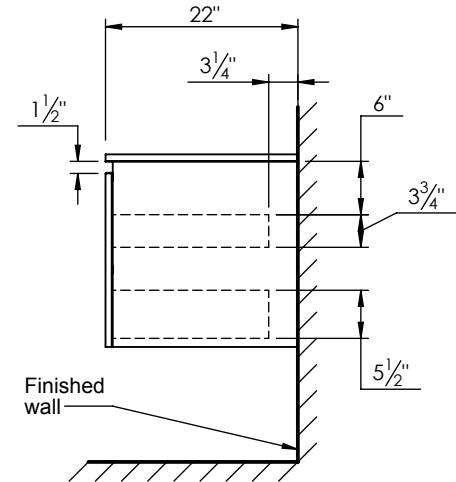

SPEC SHEET

PRODUCT DESCRIPTION

- Logan 37 wall mount vanity
- Available in Natural Elm (36), Matte White (50), Rock Gray (52) and Natural Walnut (56) finish
- Cabinet is fully assembled
- Hardwood Plywood construction
- Soft close door and drawers
- Features 2 glass dividers on the top drawer
- Features a removable wood divider on the bottom drawer
- Blum wall hung system
- Includes a quartz stone counter top available in white, calacatta, and concrete gray color
- Back and side splash are optional
- Lotus undermount porcelain basin with square shape in white (with overflow hole)
- Basin depth is 5" (including top thickness)

ROUGHING-IN DIMENSIONS

ROUGH PLUMBING