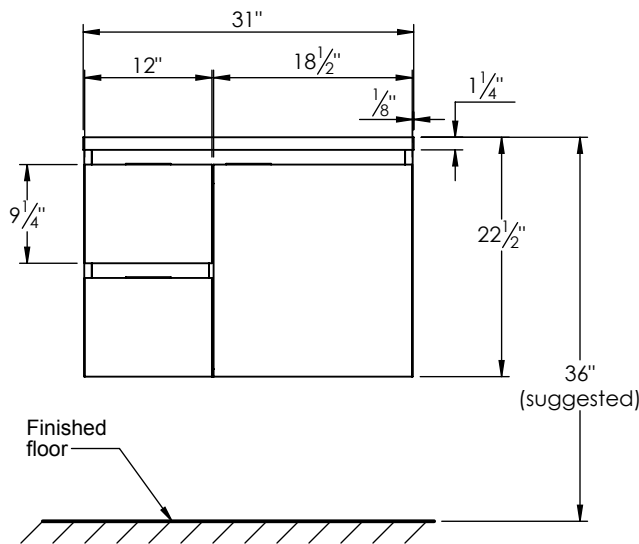

SPEC SHEET

PRODUCT DESCRIPTION

- Logan 31 single basin wall mount cabinet
- Available in Natural Elm (36), Matte White (50), Rock Gray (52) and Natural Walnut (56) finish
- Cabinet is fully assembled
- Hardwood Plywood construction
- Soft close door and drawers
- Features 2 glass dividers on the top drawer
- Drawers on the left side
- Low profile metal groove handles
- Blum wall hung system
- Solid Surface counter top with integrated basin (with overflow)
- Solid Surface material is 38% polyester resin and 40% aluminum hydroxide powder
- Basin depth is 4 1/2"

ROUGHING-IN DIMENSIONS

ROUGH PLUMBING