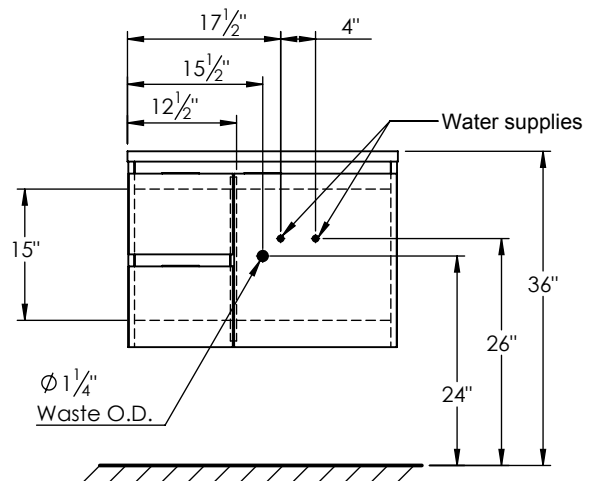

SPEC SHEET

PRODUCT DESCRIPTION

- Logan 31 single basin wall mount cabinet
- Available in Natural Elm (36), Matte White (50), Rock Gray (52) and Natural Walnut (56) finish
- Cabinet is fully assembled
- Hardwood Plywood construction
- Soft close door and drawers
- Features 2 glass dividers on the top drawer
- Drawers on the left side
- Low profile metal groove handles
- Blum wall hung system
- Solid Surface counter top with integrated basin (with overflow)
- Solid Surface material is 38% polyester resin and 40% aluminum hydroxide powder
- Basin depth is 4 1/2"

ROUGHING-IN DIMENSIONS

ROUGH PLUMBING