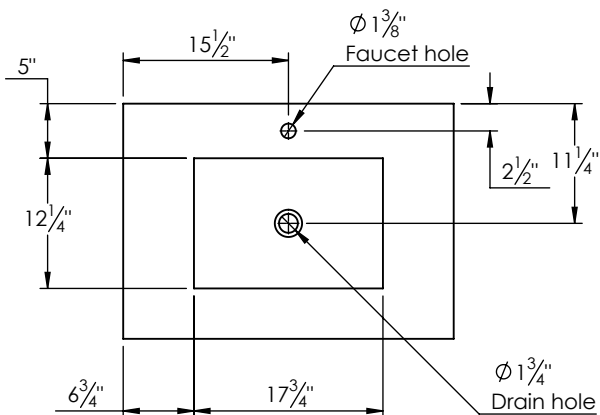

SPEC SHEET

PRODUCT DESCRIPTION

- Logan 31 single basin wall mount cabinet
- Available in Natural Elm (36), Matte White (50), Rock Gray (52) and Natural Walnut (56) finish
- Cabinet is fully assembled
- Hardwood Plywood construction
- Soft close door and drawers
- Features 2 glass dividers on the top drawer
- Drawers on the left side
- Low profile metal groove handles
- Blum wall hung system
- Solid Surface counter top with integrated basin (with overflow)
- Solid Surface material is 38% polyester resin and 40% aluminum hydroxide powder
- Basin depth is 4 1/2"

ROUGHING-IN DIMENSIONS

ROUGH PLUMBING