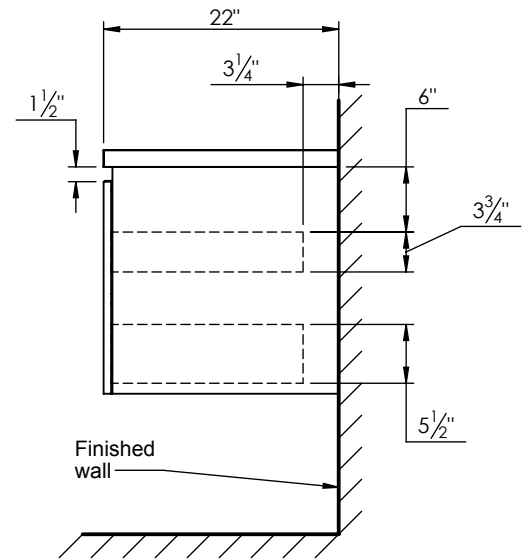

SPEC SHEET

PRODUCT DESCRIPTION

- Logan 31 single basin wall mount cabinet
- Available in Natural Elm (36), Matte White (50), Rock Gray (52) and Natural Walnut (56) finish
- Cabinet is fully assembled
- Hardwood Plywood construction
- Soft close door and drawers
- Features 2 glass dividers on the top drawer
- Drawers on the left side
- Low profile metal groove handles
- Blum wall hung system
- Solid Surface counter top with integrated basin (with overflow)
- Solid Surface material is 38% polyester resin and 40% aluminum hydroxide powder
- Basin depth is 4 1/2"

ROUGHING-IN DIMENSIONS

ROUGH PLUMBING