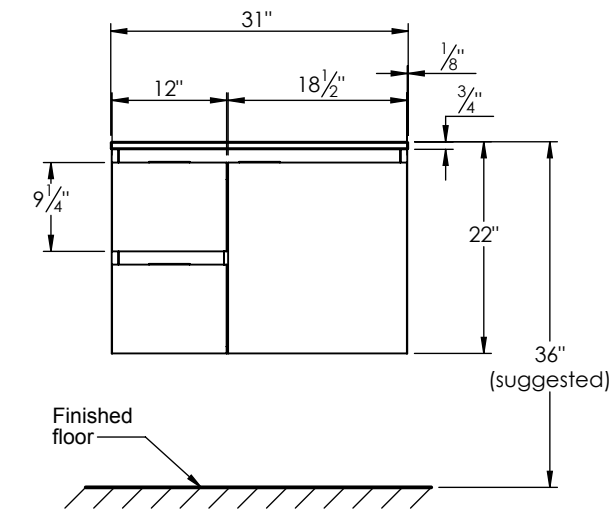

SPEC SHEET

PRODUCT DESCRIPTION

- Logan 31 wall mount vanity
- Available in Natural Elm (36), Matte White (50), Rock Gray (52) and Natural Walnut (56) finish
- Cabinet is fully assembled
- Hardwood Plywood construction
- Soft close door and drawers
- Features 2 glass dividers on the top drawer
- Features a removable wood divider on the bottom drawer
- Blum wall hung system
- Includes a quartz stone counter top available in white, calacatta, and concrete gray color
- Back and side splash are optional
- Lotus undermount porcelain basin with square shape in white (with overflow hole)
- Basin depth is 5" (including top thickness)

ROUGHING-IN DIMENSIONS

ROUGH PLUMBING