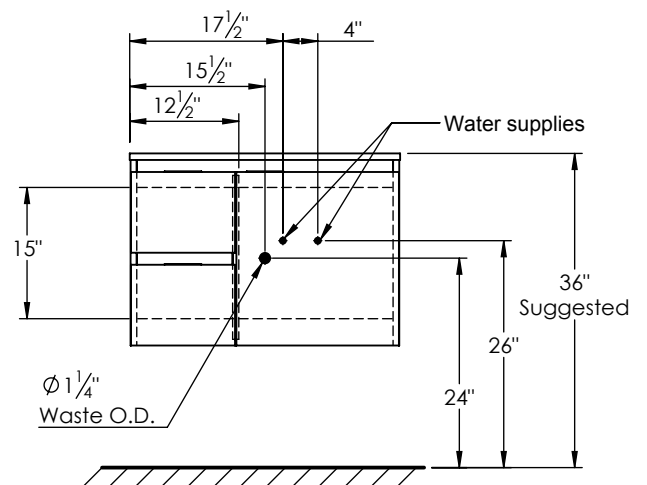

SPEC SHEET

PRODUCT DESCRIPTION

- Logan 31 wall mount vanity
- Available in Natural Elm (36), Matte White (50), Rock Gray (52) and Natural Walnut (56) finish
- Cabinet is fully assembled
- Hardwood Plywood construction
- Soft close door and drawers
- Features 2 glass dividers on the top drawer
- Features a removable wood divider on the bottom drawer
- Blum wall hung system
- Includes a quartz stone counter top available in white, calacatta, and concrete gray color
- Back and side splash are optional
- Lotus undermount porcelain basin with square shape in white (with overflow hole)
- Basin depth is 5" (including top thickness)

ROUGHING-IN DIMENSIONS

ROUGH PLUMBING