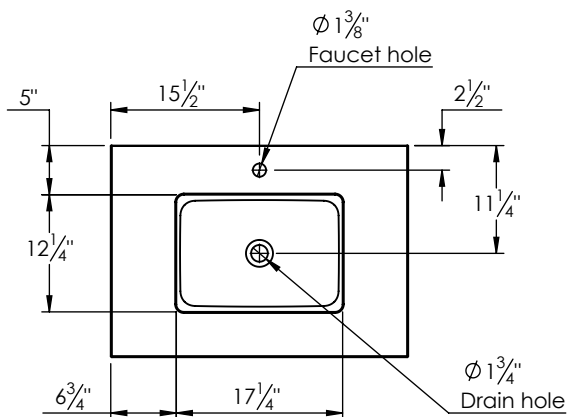

SPEC SHEET

PRODUCT DESCRIPTION

- Logan 31 wall mount vanity
- Available in Natural Elm (36), Matte White (50), Rock Gray (52) and Natural Walnut (56) finish
- Cabinet is fully assembled
- Hardwood Plywood construction
- Soft close door and drawers
- Features 2 glass dividers on the top drawer
- Features a removable wood divider on the bottom drawer
- Blum wall hung system
- Includes a quartz stone counter top available in white, calacatta, and concrete gray color
- Back and side splash are optional
- Lotus undermount porcelain basin with square shape in white (with overflow hole)
- Basin depth is 5" (including top thickness)

ROUGHING-IN DIMENSIONS

ROUGH PLUMBING