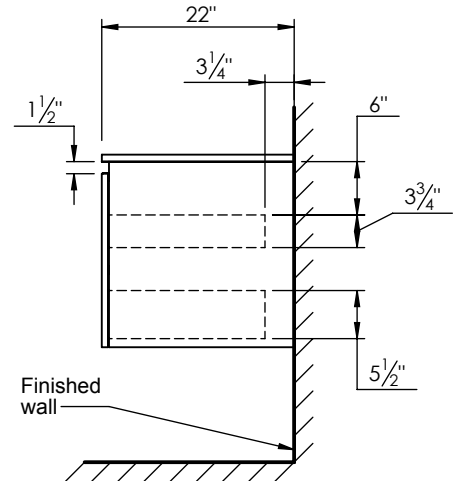

SPEC SHEET

PRODUCT DESCRIPTION

- Logan 31 wall mount vanity
- Available in Natural Elm (36), Matte White (50), Rock Gray (52) and Natural Walnut (56) finish
- Cabinet is fully assembled
- Hardwood Plywood construction
- Soft close door and drawers
- Features 2 glass dividers on the top drawer
- Features a removable wood divider on the bottom drawer
- Blum wall hung system
- Includes a quartz stone counter top available in white, calacatta, and concrete gray color
- Back and side splash are optional
- Lotus undermount porcelain basin with square shape in white (with overflow hole)
- Basin depth is 5" (including top thickness)

ROUGHING-IN DIMENSIONS

ROUGH PLUMBING