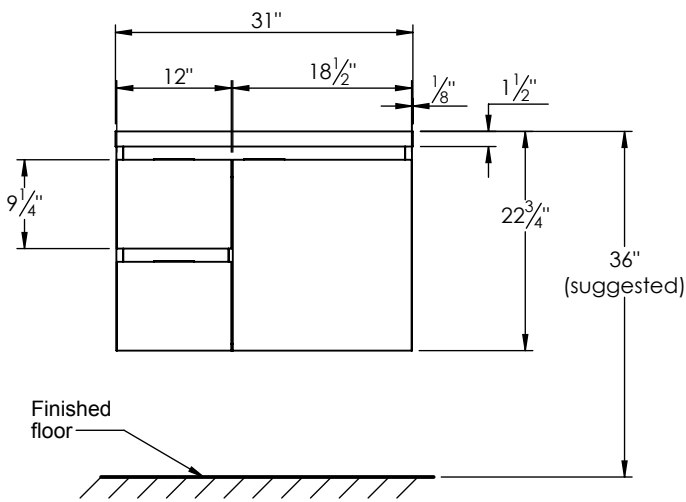

PRODUCT DESCRIPTION

SPEC SHEET

- Logan 31 single basin wall mount cabinet
- Available in Natural Elm (36), Matte White (50), Rock Gray (52) and Natural Walnut (56) finish
- Cabinet is fully assembled
- Hardwood Plywood box construction
- Soft close door and drawers
- Features 2 glass dividers on the top drawer
- Drawers on the left side
- Low profile metal groove handles
- Blum wall hung system
- Solid Surface counter top with integrated basins and infinity drains in Matt White
- Solid Surface material is 38% polyester resin and 60% aluminum hydroxide powder
- Drain assembly and 10" drain tail included
- Basin depth is 3 1/2"

ROUGHING-IN DIMENSIONS

ROUGH PLUMBING