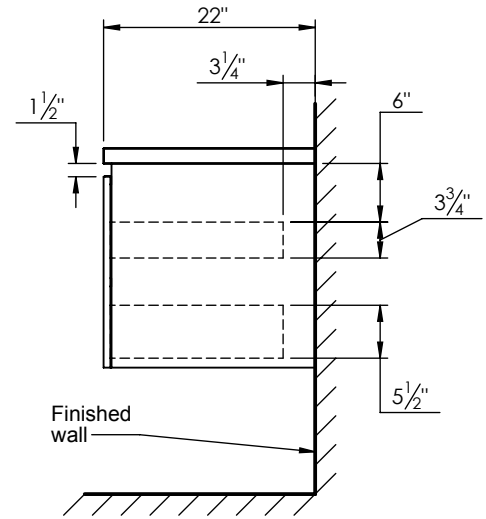

PRODUCT DESCRIPTION

SPEC SHEET

- Logan 31 single basin wall mount cabinet
- Available in Natural Elm (36), Matte White (50), Rock Gray (52) and Natural Walnut (56) finish
- Cabinet is fully assembled
- Hardwood Plywood box construction
- Soft close door and drawers
- Features 2 glass dividers on the top drawer
- Drawers on the left side
- Low profile metal groove handles
- Blum wall hung system
- Solid Surface counter top with integrated basins and infinity drains in Matt White
- Solid Surface material is 38% polyester resin and 60% aluminum hydroxide powder
- Drain assembly and 10" drain tail included
- Basin depth is 3 1/2"

ROUGHING-IN DIMENSIONS

ROUGH PLUMBING