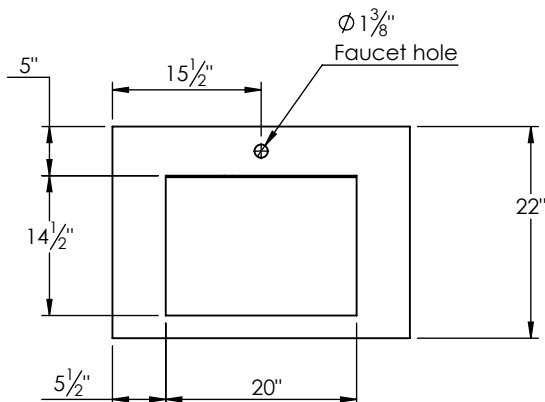

PRODUCT DESCRIPTION

SPEC SHEET

- Logan 31 single basin wall mount cabinet
- Available in Natural Elm (36), Matte White (50), Rock Gray (52) and Natural Walnut (56) finish
- Cabinet is fully assembled
- Hardwood Plywood box construction
- Soft close door and drawers
- Features 2 glass dividers on the top drawer
- Drawers on the left side
- Low profile metal groove handles
- Blum wall hung system
- Solid Surface counter top with integrated basins and infinity drains in Matt White
- Solid Surface material is 38% polyester resin and 60% aluminum hydroxide powder
- Drain assembly and 10" drain tail included
- Basin depth is 3 1/2"

ROUGHING-IN DIMENSIONS

ROUGH PLUMBING