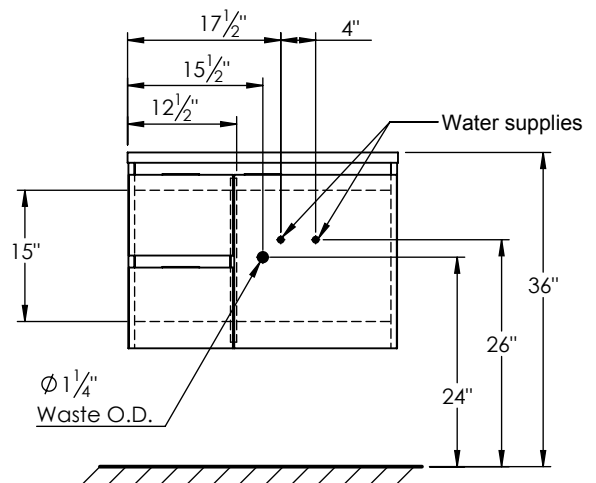

PRODUCT DESCRIPTION

SPEC SHEET

- Logan 31 single basin wall mount cabinet
- Available in Natural Elm (36), Matte White (50), Rock Gray (52) and Natural Walnut (56) finish
- Cabinet is fully assembled
- Hardwood Plywood box construction
- Soft close door and drawers
- Features 2 glass dividers on the top drawer
- Drawers on the left side
- Low profile metal groove handles
- Blum wall hung system
- Solid Surface counter top with integrated basins and infinity drains in Matt White
- Solid Surface material is 38% polyester resin and 60% aluminum hydroxide powder
- Drain assembly and 10" drain tail included
- Basin depth is 3 1/2"

ROUGHING-IN DIMENSIONS

ROUGH PLUMBING