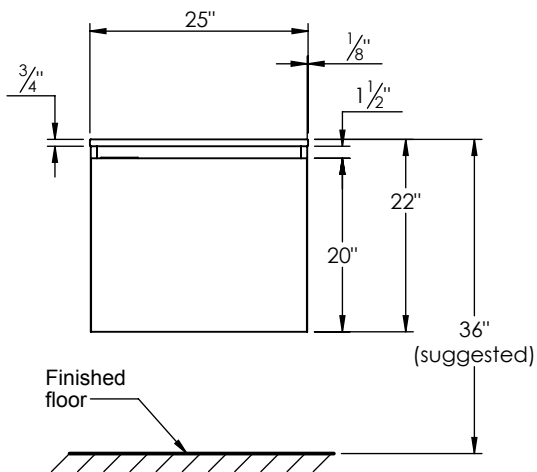

SPEC SHEET

PRODUCT DESCRIPTION

- Logan 25 wall mount vanity
- Available in Natural Elm (36), Matte White (50), Rock Gray (52) and Natural Walnut (56) finish
- Cabinet is fully assembled
- Hardwood Plywood construction
- Soft close door
- Features 1 inner wood shelf
- Blum wall hung system
- Includes a quartz stone counter top available in white, calacatta, and concrete gray color
- Back and side splash are optional
- Lotus undermount porcelain basin with square shape in white (with overflow hole)
- Basin depth is 5" (including top thickness)

ROUGHING-IN DIMENSIONS

ROUGH PLUMBING