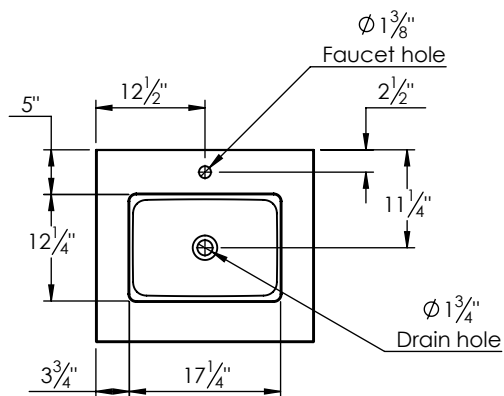

SPEC SHEET

PRODUCT DESCRIPTION

- Logan 25 wall mount vanity
- Available in Natural Elm (36), Matte White (50), Rock Gray (52) and Natural Walnut (56) finish
- Cabinet is fully assembled
- Hardwood Plywood construction
- Soft close door
- Features 1 inner wood shelf
- Blum wall hung system
- Includes a quartz stone counter top available in white, calacatta, and concrete gray color
- Back and side splash are optional
- Lotus undermount porcelain basin with square shape in white (with overflow hole)
- Basin depth is 5" (including top thickness)

ROUGHING-IN DIMENSIONS

ROUGH PLUMBING