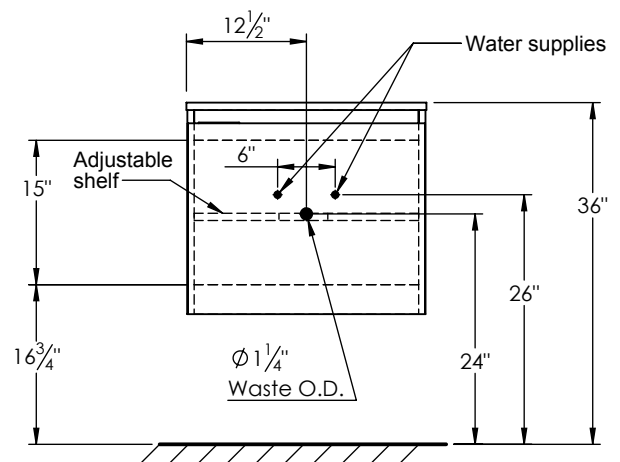

SPEC SHEET

PRODUCT DESCRIPTION

- Logan 25 wall mount vanity
- Available in Natural Elm (36), Matte White (50), Rock Gray (52) and Natural Walnut (56) finish
- Cabinet is fully assembled
- Hardwood Plywood construction
- Soft close door
- Features 1 inner wood shelf
- Blum wall hung system
- Includes a quartz stone counter top available in white, calacatta, and concrete gray color
- Back and side splash are optional
- Lotus undermount porcelain basin with square shape in white (with overflow hole)
- Basin depth is 5" (including top thickness)

ROUGHING-IN DIMENSIONS

ROUGH PLUMBING