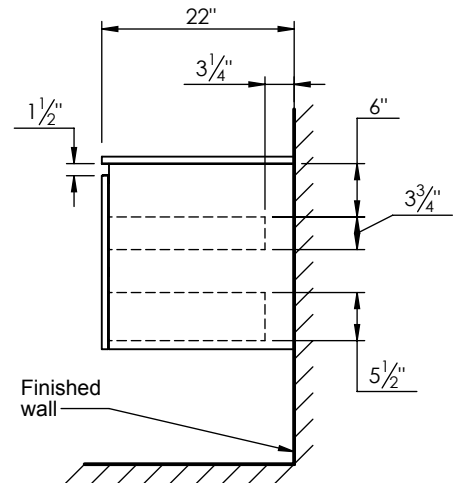

SPEC SHEET

PRODUCT DESCRIPTION

- Logan 25 wall mount vanity
- Available in Natural Elm (36), Matte White (50), Rock Gray (52) and Natural Walnut (56) finish
- Cabinet is fully assembled
- Hardwood Plywood construction
- Soft close door
- Features 1 inner wood shelf
- Blum wall hung system
- Includes a quartz stone counter top available in white, calacatta, and concrete gray color
- Back and side splash are optional
- Lotus undermount porcelain basin with square shape in white (with overflow hole)
- Basin depth is 5" (including top thickness)

ROUGHING-IN DIMENSIONS

ROUGH PLUMBING