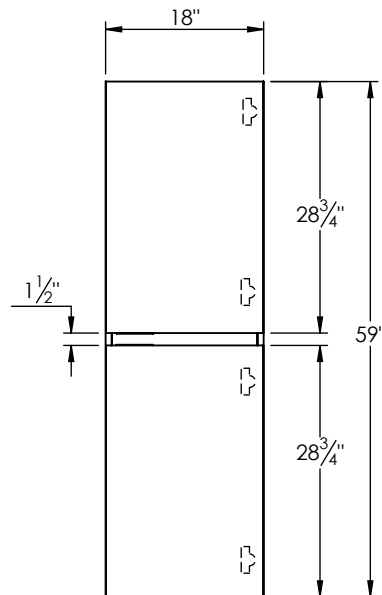

SPEC SHEET

PRODUCT DESCRIPTION

- Logan 18 linen cabinet
- Available in Natural Elm (36), Matte White (50), Rock Gray (52) and Natural Walnut (56) finish
- Cabinet is fully assembled
- Hardwood Plywood construction
- Soft close doors
- Door hinges available on the left (L) or right (R) side
- Features 1 adjustable glass shelf and 2 fixed shelves
- Low profile metal groove handles
- Blum wall hung system

ROUGHING-IN DIMENSIONS

LEFT HINGE

RIGHT HINGE