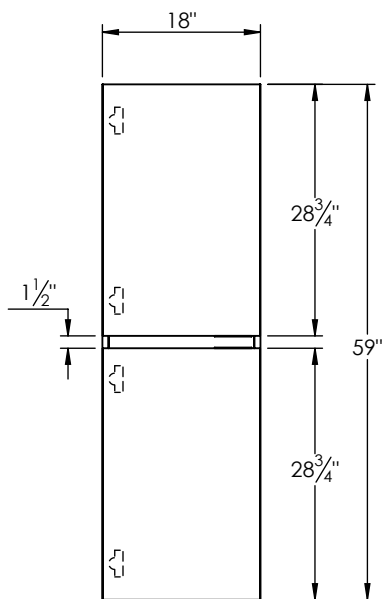

SPEC SHEET

PRODUCT DESCRIPTION

- Logan 18 linen cabinet
- Available in Natural Elm (36), Matte White (50), Rock Gray (52) and Natural Walnut (56) finish
- Cabinet is fully assembled
- Hardwood Plywood construction
- Soft close doors
- Door hinges available on the left (L) or right (R) side
- Features 1 adjustable glass shelf and 2 fixed shelves
- Low profile metal groove handles
- Blum wall hung system

ROUGHING-IN DIMENSIONS

LEFT HINGE

RIGHT HINGE