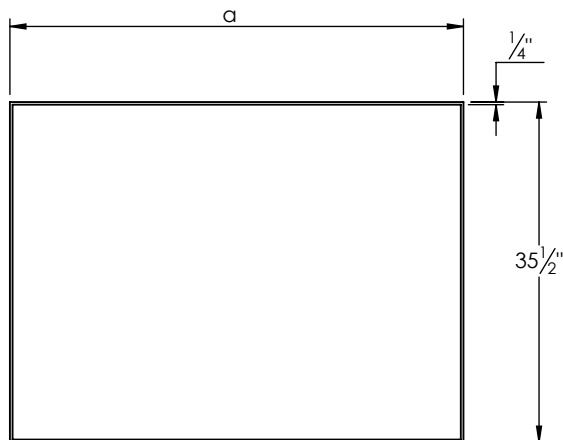

SPEC SHEET

PRODUCT DESCRIPTION

- Metal framed mirror
- Available in 6 different lengths
- 5mm thick high quality copper free mirror
- Key hole hanging installation
- Available in Matte Black (YY=25) and Polished Aluminum (YY=00)
- Solid Aluminum frame
- Allows for horizontal or vertical installation

ROUGHING-IN DIMENSIONS

| Model No | a |
|-----------|----------------------------------|
| IM9524-YY | 23 ³ / ₄ " |
| IM9530-YY | 29 ¹ / ₂ " |
| IM9536-YY | 35 ¹ / ₂ " |
| IM9548-YY | 47 ¹ / ₄ " |
| IM9560-YY | 59 ¹ / ₄ " |
| IM9572-YY | 71 ¹ / ₄ " |