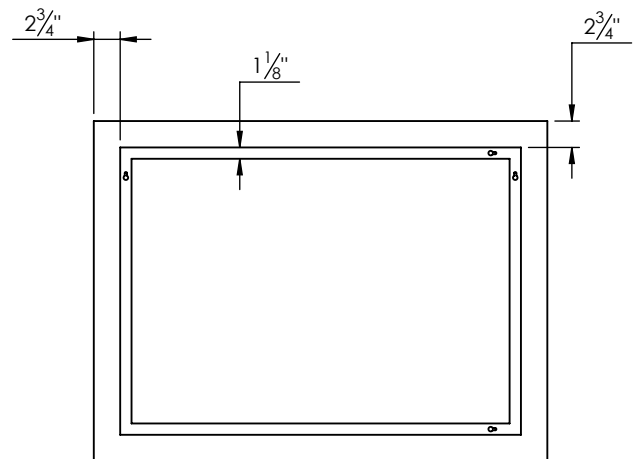

SPEC SHEET

PRODUCT DESCRIPTION

- Metal framed mirror
- Available in 6 different lengths
- 5mm thick high quality copper free mirror
- Key hole hanging installation
- Available in Matte Black (YY=25) and Polished Aluminum (YY=00)
- Solid Aluminum frame
- Allows for horizontal or vertical installation

ROUGHING-IN DIMENSIONS

| Model No | a |
|-----------|----------------------------------|
| IM9524-YY | 23 ³ / ₄ " |
| IM9530-YY | 29 ¹ / ₂ " |
| IM9536-YY | 35 ¹ / ₂ " |
| IM9548-YY | 47 ¹ / ₄ " |
| IM9560-YY | 59 ¹ / ₄ " |
| IM9572-YY | 71 ¹ / ₄ " |