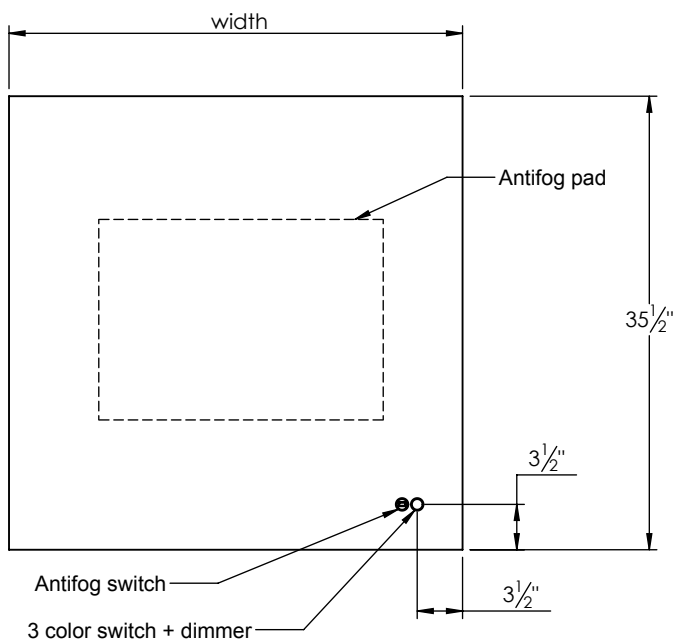

### PRODUCT DESCRIPTION

- Backlit mirror
- Plexiglass diffuser
- 3 color light switch + dimming function
- Antifog function
- 5mm thick high quality copper free mirror
- Hard-wired electrical installation
- Connection to a light switch is optional (not intended for use with dimmers)
- LED life is 50,000 hours
- Features 3000K, 5000K, and 7000K color temperatures
- CRI 80+
- Two year manufacturer warranty
- Solid Aluminum frame
- ETL and IP44 rated and certified (LED, drivers, and switches)
- Aluminum french cleat mounting system allows for horizontal or vertical installation

### ROUGHING-IN DIMENSIONS

**TOP VIEW**

Model #	Width	Total Wattage
IM10824-10	23 3/4"	65 W
IM10830-10	29 1/2"	75 W
IM10836-10	35 1/2"	85 W
IM10848-10	47 1/4"	105 W
IM10860-10	59 1/4"	135 W
IM10872-10	71 1/4"	160 W

**FRONT VIEW**

**REAR VIEW**