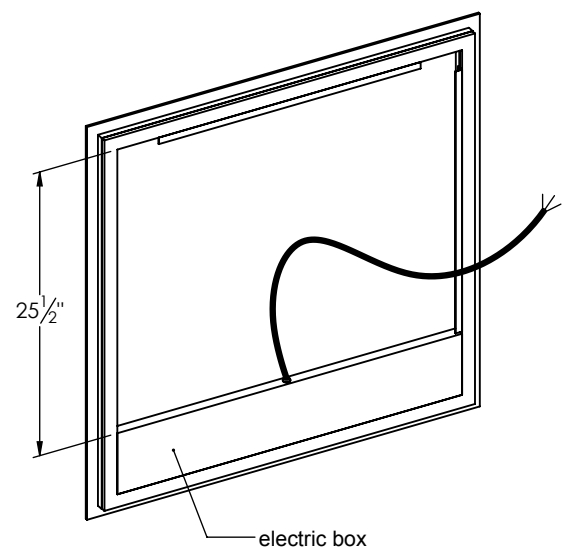

### PRODUCT DESCRIPTION

- Backlit mirror
- Plexiglass diffuser
- 3 color light switch + dimming function
- Antifog function
- 5mm thick high quality copper free mirror
- Hard-wired electrical installation
- Connection to a light switch is optional (not intended for use with dimmers)
- LED life is 50,000 hours
- Features 3000K, 5000K, and 7000K color temperatures
- CRI 80+
- Two year manufacturer warranty
- Solid Aluminum frame
- ETL and IP44 rated and certified (LED, drivers, and switches)
- Aluminum french cleat mounting system allows for horizontal or vertical installation

### ROUGHING-IN DIMENSIONS

**TOP VIEW**

Model #	Width	Total Wattage
IM10824-10	23 3/4"	65 W
IM10830-10	29 1/2"	75 W
IM10836-10	35 1/2"	85 W
IM10848-10	47 1/4"	105 W
IM10860-10	59 1/4"	135 W
IM10872-10	71 1/4"	160 W

**FRONT VIEW**

**REAR VIEW**