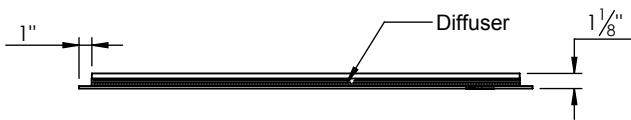

### PRODUCT DESCRIPTION

- Backlit mirror
- Plexiglass diffuser
- 3 color light switch + dimming function
- Antifog function
- 5mm thick high quality copper free mirror
- Hard-wired electrical installation
- Connection to a light switch is optional (not intended for use with dimmers)
- LED life is 50,000 hours
- Features 3000K, 5000K, and 7000K color temperatures
- CRI 80+
- Two year manufacturer warranty
- Solid Aluminum frame
- ETL and IP44 rated and certified (LED, drivers, and switches)
- Aluminum french cleat mounting system allows for horizontal or vertical installation

### ROUGHING-IN DIMENSIONS

**TOP VIEW**

Model #	Width	Total Wattage
IM10824-10	23 3/4"	65 W
IM10830-10	29 1/2"	75 W
IM10836-10	35 1/2"	85 W
IM10848-10	47 1/4"	105 W
IM10860-10	59 1/4"	135 W
IM10872-10	71 1/4"	160 W