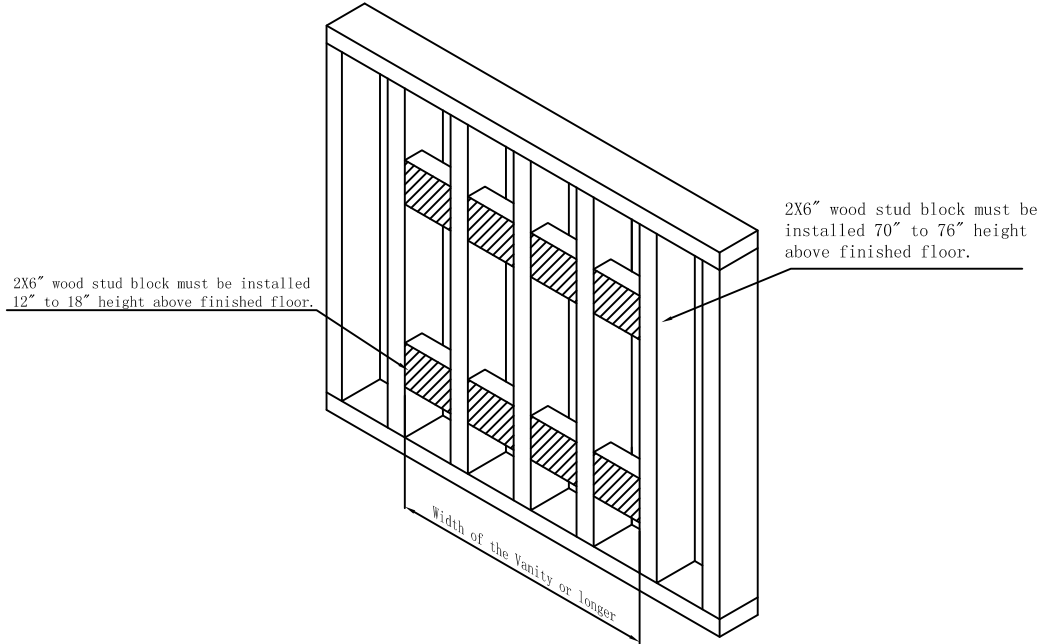

Instruction and Care Guide

Wall blocking is required for all installation

The typical dimensions shown will result in vanity cabinet height of 34-1/4" (870mm) .
 Depending on the sinks selected, the total height will vary from 35" (890mm) 37-3/8 (950mm) .
 If an alternate height is desired, adjust the rough-in and backing material heights using the dimensions provided.

Step 1

Step 2

ITEM NO.: IC7518

Hardware

NO.	Draw	QTY
A		6
B		6
C		2
D		2
E		2
F		2

Tools

Step 3

Finished