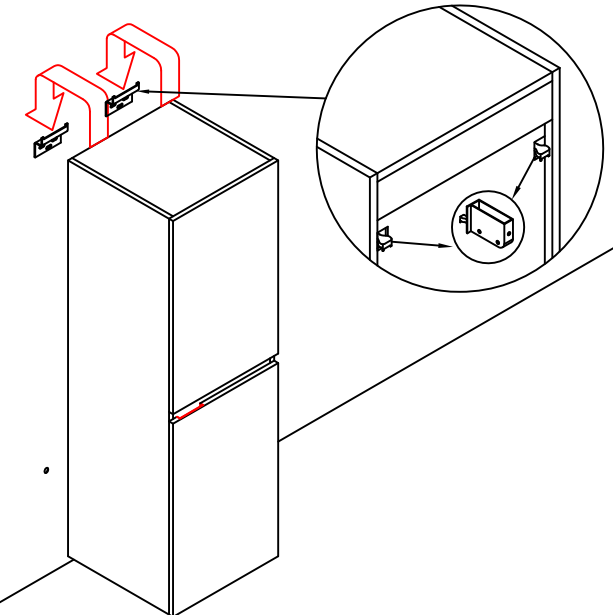

Instruction and Care Guide

Wall blocking is required for all installation

The typical dimensions shown will result in vanity cabinet height of 34-1/4" (870mm) .
 Depending on the sinks selected, the total height will vary from 35" (890mm) 37-3/8 (950mm) .
 If an alternate height is desired, adjust the rough-in and backing material heights using the dimensions provided.

Step 1

Step 2

ITEM NO.: IC7518

Hardware

NO.	Draw	QTY
A		6
B		6
C		2
D		2
E		2
F		2

Tools

Step 3

Finished