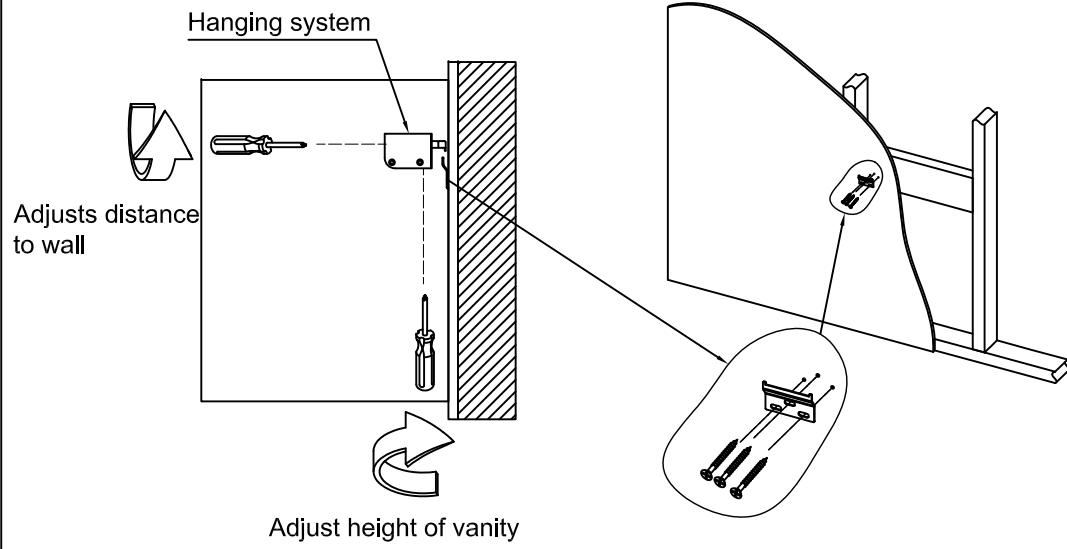

Instruction and Care Guide

Wall blocking is required for all installation

The typical dimensions shown will result in vanity cabinet height of 34-1/4" (870mm) .
 Depending on the sinks selected, the total height will vary from 35" (890mm) 37-3/8 (950mm) .
 If an alternate height is desired, adjust the rough-in and backing material heights using the dimensions provided.

Step 1

Step 2

ITEM NO.: IC7518

Hardware

NO.	Draw	QTY
A		6
B		6
C		2
D		2
E		2
F		2

Tools

Step 3

Finished