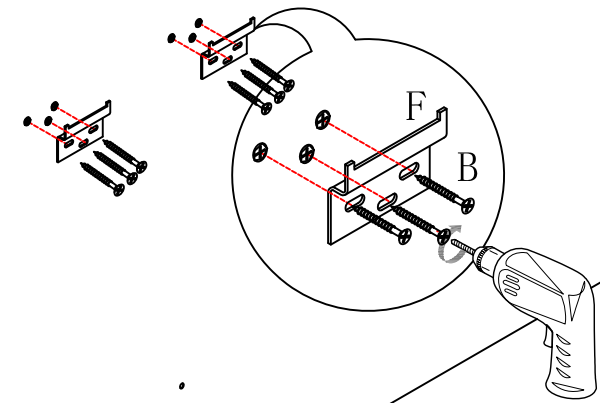

Instruction and Care Guide

Wall blocking is required for all installation

The typical dimensions shown will result in vanity cabinet height of 34-1/4" (870mm) .
 Depending on the sinks selected, the total height will vary from 35" (890mm) 37-3/8 (950mm) .
 If an alternate height is desired, adjust the rough-in and backing material heights using the dimensions provided.

Step 1

Step 2

ITEM NO.: IC7518

Hardware

NO.	Draw	QTY
A		6
B		6
C		2
D		2
E		2
F		2

Tools

Step 3

Finished