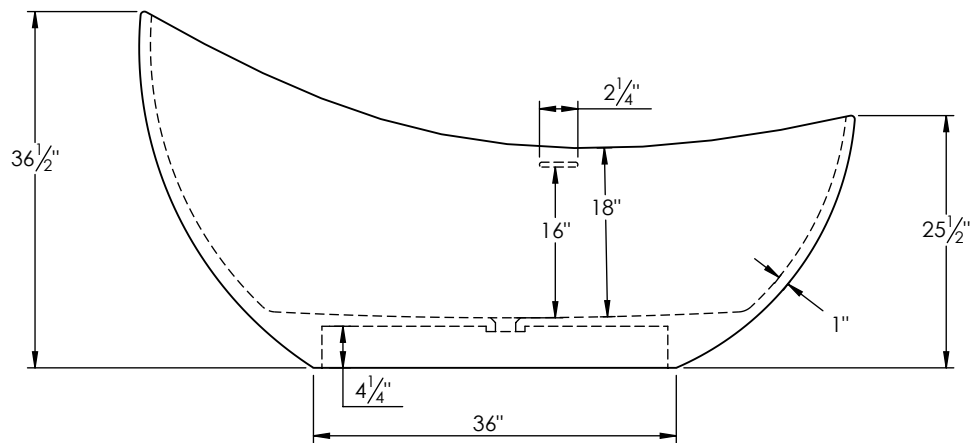

SPEC SHEET

PRODUCT DESCRIPTION

- Apolo free standing bath tub
- Soaker only
- Available in matte white finish
- Drain assembly included in matt white finish
- With built-in overflow channel
- Made of Solid Surface material (38% polyester resin and 40% aluminum hydroxide powder)
- Nominal Dimensions:
Length: 74", Width: 30 1/4", Height: 36 1/2"

ROUGHING-IN DIMENSIONS

TOP VIEW

FRONT VIEW