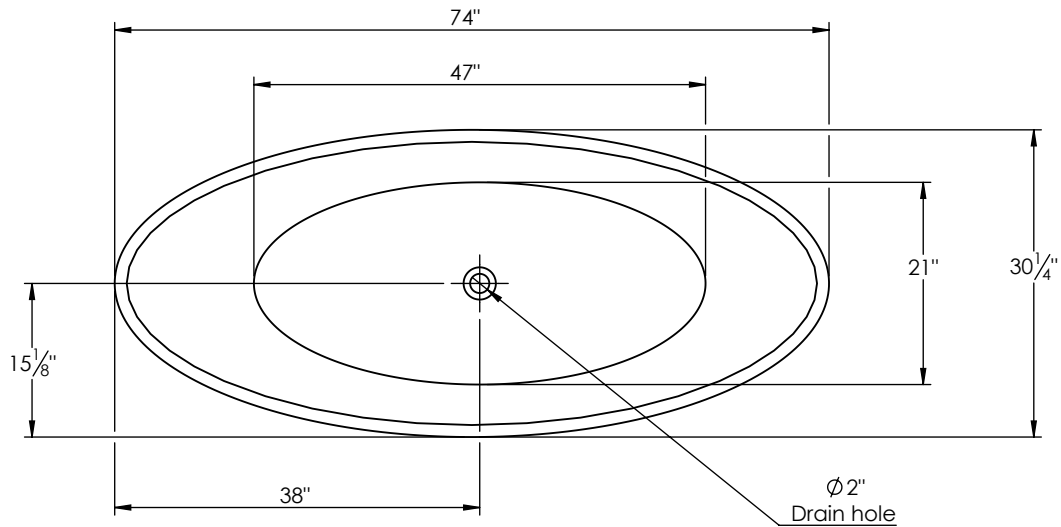

SPEC SHEET

PRODUCT DESCRIPTION

- Apolo free standing bath tub
- Soaker only
- Available in matte white finish
- Drain assembly included in matt white finish
- With built-in overflow channel
- Made of Solid Surface material (38% polyester resin and 40% aluminum hydroxide powder)
- Nominal Dimensions:
Length: 74", Width: 30 1/4", Height: 36 1/2"

ROUGHING-IN DIMENSIONS

TOP VIEW

FRONT VIEW