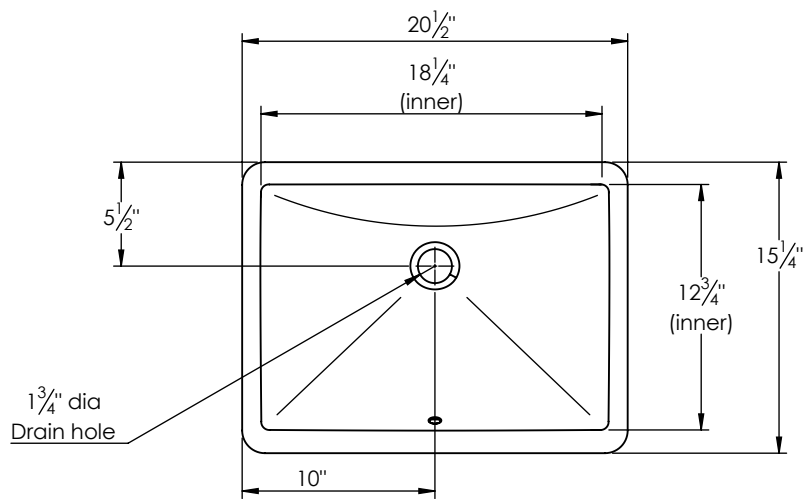

SPEC SHEET

PRODUCT DESCRIPTION

- Moda undermount basin
- Smooth porcelain white finish
- With overflow channel and chrome trim
- Standard 1 3/4" drain hole
- Basin depth is 5.75"

ROUGHING-IN DIMENSIONS

TOP VIEW

FRONT VIEW

SIDE VIEW