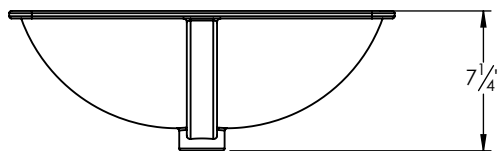

SPEC SHEET

PRODUCT DESCRIPTION

- Moda undermount basin
- Smooth porcelain white finish
- With overflow channel and chrome trim
- Standard 1 3/4" drain hole
- Basin depth is 5.75"

ROUGHING-IN DIMENSIONS

TOP VIEW

FRONT VIEW

SIDE VIEW