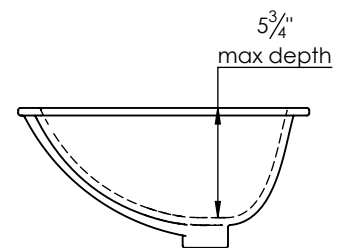

SPEC SHEET

PRODUCT DESCRIPTION

- Moda undermount basin
- Smooth porcelain white finish
- With overflow channel and chrome trim
- Standard 1 3/4" drain hole
- Basin depth is 5.75"

ROUGHING-IN DIMENSIONS

TOP VIEW

FRONT VIEW

SIDE VIEW