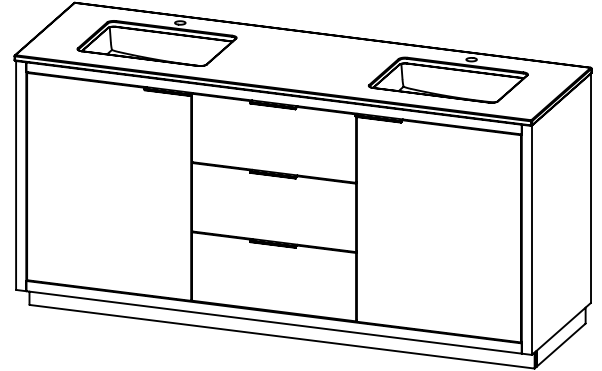

### PRODUCT DESCRIPTION

- Hudson 72 Double bathroom vanity
- Available in Natural Elm (36), Matte White (50), Rock Gray (52) and Natural Walnut (56) finish
- Cabinet is fully assembled
- Hardwood Plywood construction
- Cabinet handles are available in polished chrome, brushed nickel, matte black, and brushed gold.
- Soft close doors and (full extension) drawers
- Features 2 glass dividers on the top drawer
- Features 2 Internal wood shelves with plumbing cut out
- Includes a quartz stone counter top available in white, calacatta, and concrete gray color
- Back and side splash are optional
- (2) Lotus undermount porcelain basins with square shape in white (with overflow hole)
- Basin depth is 5" (including top thickness)

### ROUGHING-IN DIMENSIONS