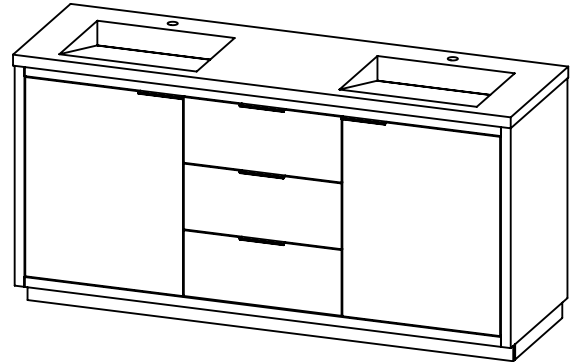

SPEC SHEET

PRODUCT DESCRIPTION

- Hudson 72 Double bathroom vanity
- Available in Natural Elm (36), Matte White (50), Rock Gray (52) and Natural Walnut (56) finish
- Cabinet is fully assembled
- Hardwood Plywood construction
- Soft close doors and (full extension) drawers
- Features 4 glass dividers on the top drawer
- Removable wood divider on the middle drawer
- Features 2 Internal wood shelves with plumbing cut out
- Solid Surface counter top with integrated basins and infinity drains in Matt White. Also available in stone gray.
- Solid Surface material is 38% polyester resin and 60% aluminum hydroxide powder
- Drain assembly and 10" drain tail included
- Basin depth is 3 1/2"

ROUGHING-IN DIMENSIONS