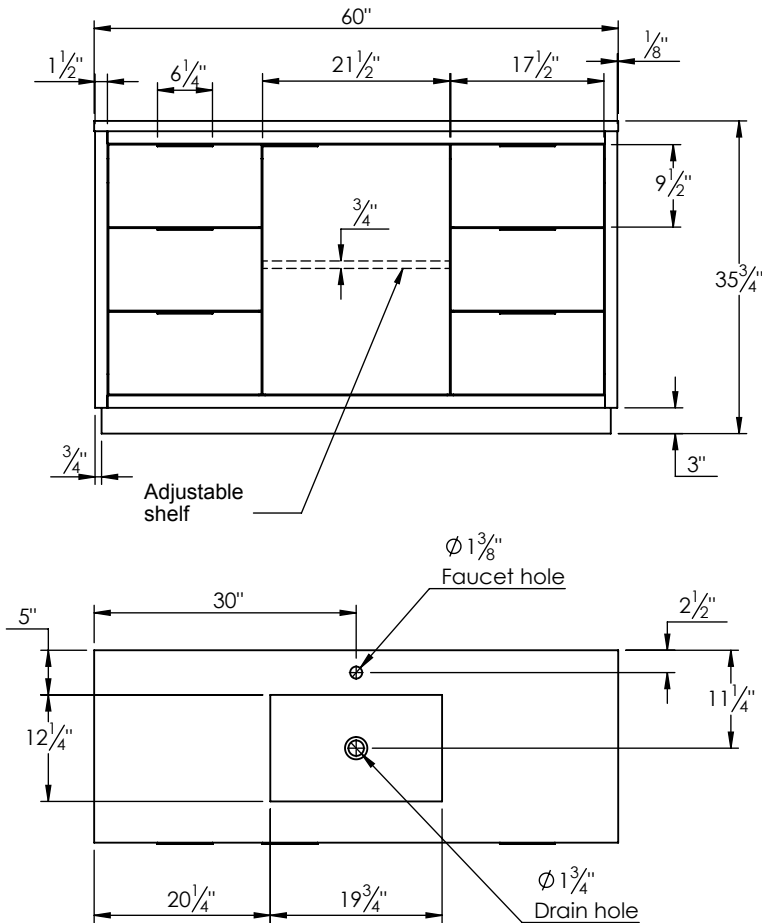

## SPEC SHEET

### PRODUCT DESCRIPTION

- Hudson 60 single freestanding bathroom vanity
- Available in Natural Elm (36), Matte White (50), Rock Gray (52) and Natural Walnut (56) finish
- Cabinet is fully assembled
- Hardwood Plywood construction
- Aluminum handles are available in Polished Chrome, Brushed Nickel, Matte Black, and Brushed Gold
- Soft close door and (full extension) drawers
- Features 2 glass dividers on each top drawer
- Six total drawers
- Features 1 Internal wood shelf with plumbing cut out
- Solid Surface counter top with integrated basin in Matt White
- Solid Surface material is 38% polyester resin and 40% aluminum hydroxide powder
- Basin depth is 4 1/2"

### ROUGHING-IN DIMENSIONS