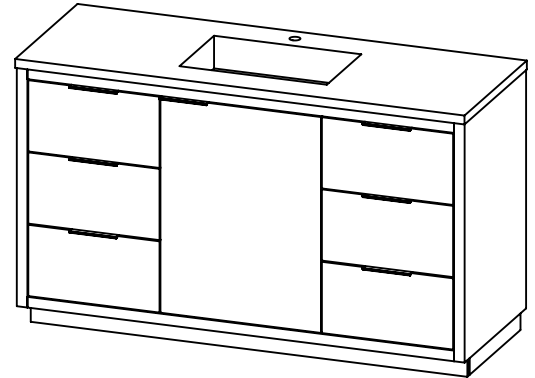

### PRODUCT DESCRIPTION

- Hudson 60 single freestanding bathroom vanity
- Available in Natural Elm (36), Matte White (50), Rock Gray (52) and Natural Walnut (56) finish
- Cabinet is fully assembled
- Hardwood Plywood construction
- Aluminum handles are available in Polished Chrome, Brushed Nickel, Matte Black, and Brushed Gold
- Soft close door and (full extension) drawers
- Features 2 glass dividers on each top drawer
- Six total drawers
- Features 1 Internal wood shelf with plumbing cut out
- Solid Surface counter top with integrated basin in Matt White
- Solid Surface material is 38% polyester resin and 40% aluminum hydroxide powder
- Basin depth is 4 1/2"