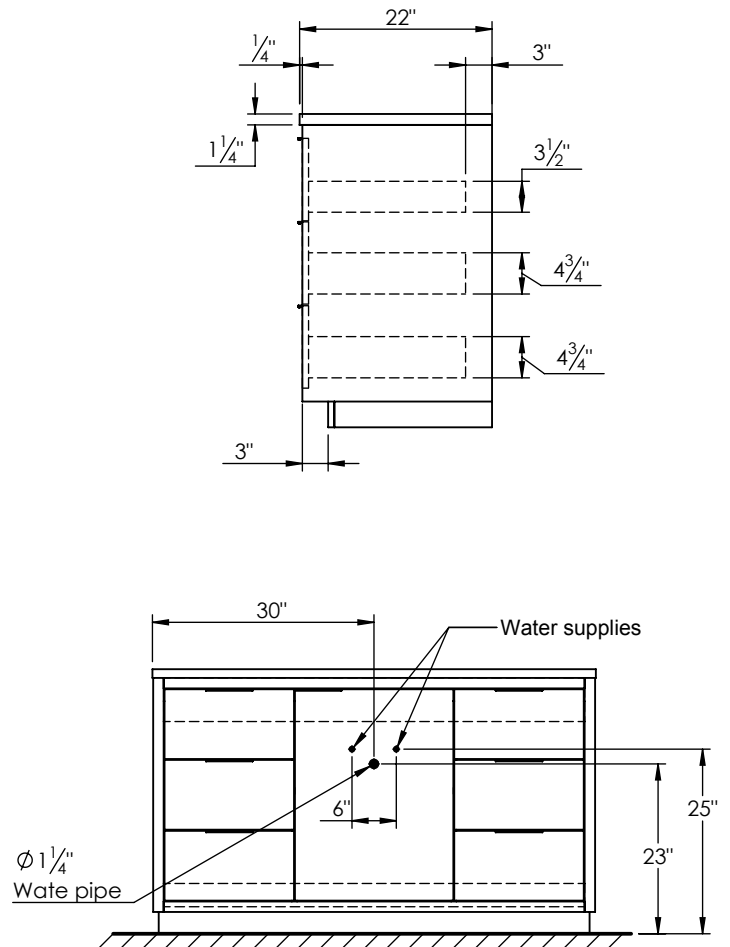

## SPEC SHEET

### PRODUCT DESCRIPTION

- Hudson 60 single freestanding bathroom vanity
- Available in Natural Elm (36), Matte White (50), Rock Gray (52) and Natural Walnut (56) finish
- Cabinet is fully assembled
- Hardwood Plywood construction
- Aluminum handles are available in Polished Chrome, Brushed Nickel, Matte Black, and Brushed Gold
- Soft close door and (full extension) drawers
- Features 2 glass dividers on each top drawer
- Six total drawers
- Features 1 Internal wood shelf with plumbing cut out
- Solid Surface counter top with integrated basin in Matt White
- Solid Surface material is 38% polyester resin and 40% aluminum hydroxide powder
- Basin depth is 4 1/2"

### ROUGHING-IN DIMENSIONS