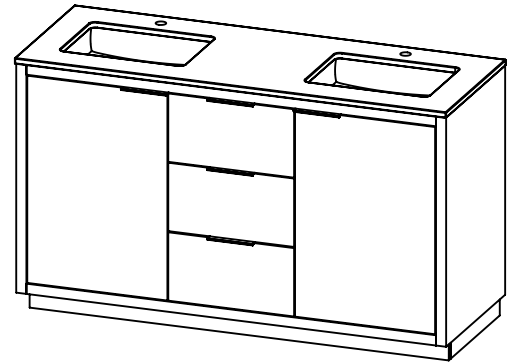

### PRODUCT DESCRIPTION

- Hudson 60 Double bathroom vanity
- Available in Natural Elm (36), Matte White (50), Rock Gray (52) and Natural Walnut (56) finish
- Cabinet is fully assembled
- Hardwood Plywood construction
- Cabinet handles are available in polished chrome, brushed nickel, matte black, and brushed gold.
- Soft close doors and (full extension) drawers
- Features 2 glass dividers on the top drawer
- Features 2 Internal wood shelves with plumbing cut out
- Includes a quartz stone counter top available in white, calacatta, and concrete gray color
- Back and side splash are optional
- (2) Lotus undermount porcelain basins with square shape in white (with overflow hole)
- Basin depth is 5" (including top thickness)

### ROUGHING-IN DIMENSIONS